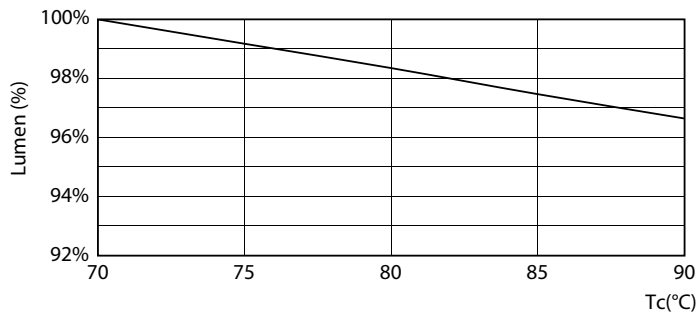

Product data

General information		Operating and electrical	
Cap base	G5 [G5]	Input frequency	50 to 60 Hz
EU RoHS compliant	Yes	Power (Rated) (Nom)	16.5 W
Nominal lifetime (nom.)	50000 h	Lamp current (max.)	180 mA
Switching cycle	200,000X	Lamp current (min.)	70 mA
Technical type	16.5-28W	Starting time (nom.)	0.5 s
		Warm-up time to 60% light (nom.)	0.5 s
		Power factor (nom.)	0.9
		Voltage (Nom)	100-240 V
Light technical		Temperature	
Colour Code	830 [CCT of 3,000 K]	T-ambient (max.)	45 °C
Beam Angle (Nom)	200 °	T-ambient (min.)	-20 °C
Luminous flux (nom.)	2300 lm	T storage (max.)	65 °C
Colour designation	White (WH)	T storage (min.)	-40 °C
Correlated Colour Temperature (Nom)	3000 K	T-Case maximum (nom.)	70 °C
Luminous efficacy (rated) (nom.)	139.00 lm/W		
Colour consistency	<6		
Colour rendering index (nom.)	80		
LLMF at end of nominal lifetime (nom.)	70 %		

LEDtube MAS 8W G5 1000lm

MASTER LEDtube Mains T5

Photometric data

LEDtube MAS 16,5W G5 2300lm 830

Lifetime

Life Expectancy Diagram

LEDtube 16,5W 50K LumenVsTc

LEDtube 50K FailureRate-LED