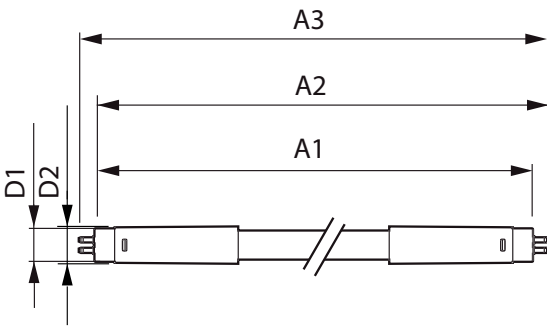

Product data

General information		Operating and electrical	
Cap base	G5 [G5]	Input frequency	50 to 60 Hz
EU RoHS compliant	Yes	Power (Rated) (Nom)	16.5 W
Nominal lifetime (nom.)	50000 h	Lamp current (max.)	180 mA
Switching cycle	200,000X	Lamp current (min.)	70 mA
Technical type	16.5-28W	Starting time (nom.)	0.5 s
		Warm-up time to 60% light (nom.)	0.5 s
		Power factor (nom.)	0.9
		Voltage (Nom)	100-240 V
Light technical		Temperature	
Colour Code	830 [CCT of 3,000 K]	T-ambient (max.)	45 °C
Beam Angle (Nom)	200 °	T-ambient (min.)	-20 °C
Luminous flux (nom.)	2300 lm	T storage (max.)	65 °C
Colour designation	White (WH)	T storage (min.)	-40 °C
Correlated Colour Temperature (Nom)	3000 K	T-Case maximum (nom.)	70 °C
Luminous efficacy (rated) (nom.)	139.00 lm/W		
Colour consistency	<6		
Colour rendering index (nom.)	80		
LLMF at end of nominal lifetime (nom.)	70 %		

MASTER LEDtube Mains T5

Controls and dimming

Dimmable	No
----------	----

Mechanical and housing

Lamp Finish	Frosted
Bulb material	Glass
Product length	1200 mm
Bulb shape	Tube, double-ended

Approval and application

Energy-saving product	Yes
Approval marks	RoHS compliance CE marking KEMA Keur certificate

Energy consumption kWh/1,000 hours	17 kWh
------------------------------------	--------

Product data

Full product code	871869978349500
Order product name	MASTER LEDtube 1200mm HE 16.5W 830 T5
EAN/UPC – product	8718699783495
Order code	78349500
SAP numerator – quantity per pack	1
Numerator – packs per outer box	10
SAP material	929002420908
Copy Net Weight (Piece)	0.215 kg

Dimensional drawing

MASTER LEDtube 1200mm HE 16.5W 830 T5

Product	D1	D2	A1	A2	A3
MASTER LEDtube 1200mm HE 16.5W 830 T5	15.8 mm	19 mm	1149 mm	1156.1 mm	1163.2 mm

Photometric data

LEDtube MAS 16,5W G5 2300lm 830