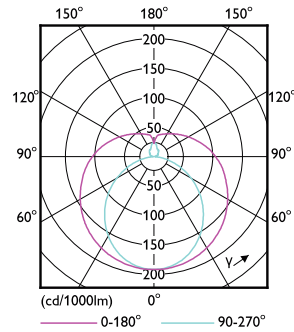

Product data

General information		Operating and electrical	
Cap base	G5 [G5]	Input frequency	50 to 60 Hz
EU RoHS compliant	Yes	Power (Rated) (Nom)	16.5 W
Nominal lifetime (nom.)	50000 h	Lamp current (max.)	180 mA
Switching cycle	200,000X	Lamp current (min.)	70 mA
Technical type	16.5-28W	Starting time (nom.)	0.5 s
		Warm-up time to 60% light (nom.)	0.5 s
		Power factor (nom.)	0.9
		Voltage (Nom)	100-240 V
Light technical		Temperature	
Colour Code	830 [CCT of 3,000 K]	T-ambient (max.)	45 °C
Beam Angle (Nom)	200 °	T-ambient (min.)	-20 °C
Luminous flux (nom.)	2300 lm	T storage (max.)	65 °C
Colour designation	White (WH)	T storage (min.)	-40 °C
Correlated Colour Temperature (Nom)	3000 K	T-Case maximum (nom.)	70 °C
Luminous efficacy (rated) (nom.)	139.00 lm/W		
Colour consistency	<6		
Colour rendering index (nom.)	80		
LLMF at end of nominal lifetime (nom.)	70 %		

Energy-saving product	Yes
Approval marks	RoHS compliance CE marking KEMA Keur certificate

Energy consumption kWh/1,000 hours	17 kWh
------------------------------------	--------

Product data

Full product code	871869978349500
Order product name	MASTER LEDtube 1200mm HE 16.5W 830 T5
EAN/UPC – product	8718699783495
Order code	78349500
SAP numerator – quantity per pack	1
Numerator – packs per outer box	10
SAP material	929002420908
Copy Net Weight (Piece)	0.215 kg

Dimensional drawing

MASTER LEDtube 1200mm HE 16.5W 830 T5

Product	D1	D2	A1	A2	A3
MASTER LEDtube 1200mm HE 16.5W 830 T5	15.8 mm	19 mm	1149 mm	1156.1 mm	1163.2 mm

Photometric data

LEDtube MAS 16,5W G5 2300lm 830

LEDtube MAS 8W G5 1000lm

MASTER LEDtube Mains T5

Photometric data

LEDtube MAS 16,5W G5 2300lm 830

Lifetime

Life Expectancy Diagram

LEDtube 16,5W 50K LumenVsTc

LEDtube 50K FailureRate-LED