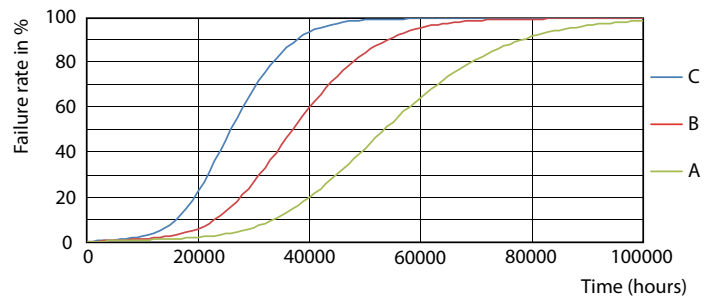

Product data

General information		Operating and electrical	
Cap base	G5 [G5]	Input frequency	50 to 60 Hz
EU RoHS compliant	Yes	Power (Rated) (Nom)	16.5 W
Nominal lifetime (nom.)	50000 h	Lamp current (max.)	180 mA
Switching cycle	200,000X	Lamp current (min.)	70 mA
Technical type	16.5-28W	Starting time (nom.)	0.5 s
		Warm-up time to 60% light (nom.)	0.5 s
		Power factor (nom.)	0.9
		Voltage (Nom)	100-240 V
Light technical		Temperature	
Colour Code	830 [CCT of 3,000 K]	T-ambient (max.)	45 °C
Beam Angle (Nom)	200 °	T-ambient (min.)	-20 °C
Luminous flux (nom.)	2300 lm	T storage (max.)	65 °C
Colour designation	White (WH)	T storage (min.)	-40 °C
Correlated Colour Temperature (Nom)	3000 K	T-Case maximum (nom.)	70 °C
Luminous efficacy (rated) (nom.)	139.00 lm/W		
Colour consistency	<6		
Colour rendering index (nom.)	80		
LLMF at end of nominal lifetime (nom.)	70 %		

LEDtube MAS 8W G5 1000lm

MASTER LEDtube Mains T5

Photometric data

LEDtube MAS 16,5W G5 2300lm 830

Lifetime

Life Expectancy Diagram

LEDtube 16,5W 50K LumenVsTc

LEDtube 50K FailureRate-LED