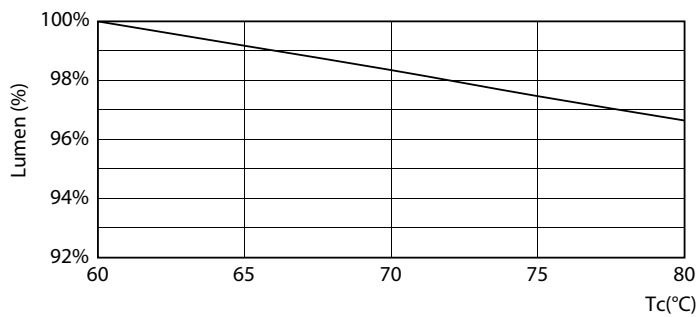

LEDtube 8W 50K LumenVsTc