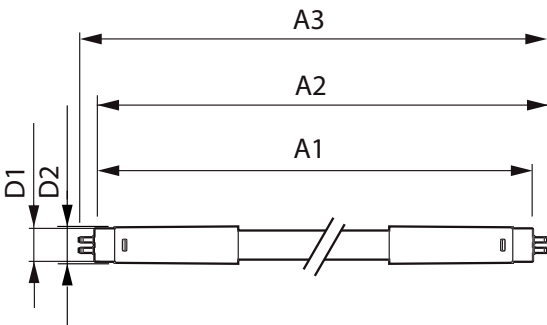

## Mechanical and housing

Lamp Finish Frosted  
 Bulb material Glass  
 Product length 600 mm  
 Bulb shape Tube, double-ended

## Dimensional drawing

MASTER LEDtube 600mm HE 8W 865 T5

Product	D1	D2	A1	A2	A3
MASTER LEDtube 600mm HE 8W 865 T5	15.8 mm	19 mm	549 mm	556.1 mm	563.2 mm