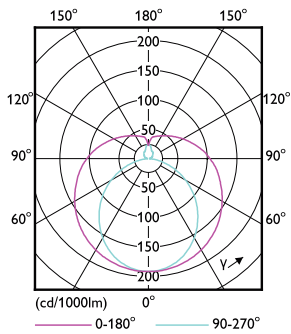

Photometric data

LEDtube MAS 8W G5 1000lm

LEDtube MAS 8W G5 1050lm 865