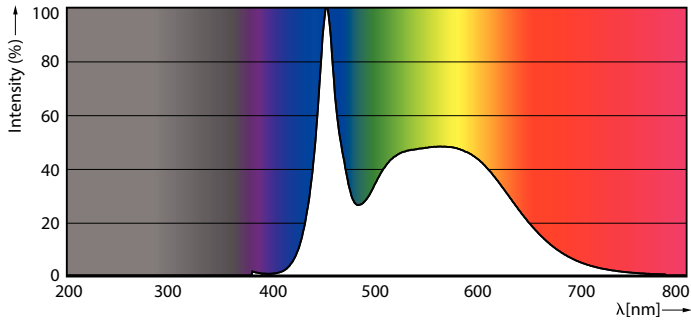

MASTER LEDtube Mains T5

Photometric data

LEDtube MAS 8W G5 1050lm 865