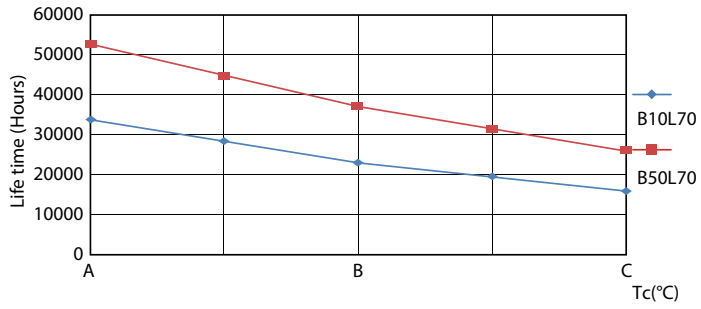

MASTER LEDtube Mains T5

Lifetime

LEDtube 50K LifetimeVsTc-LED