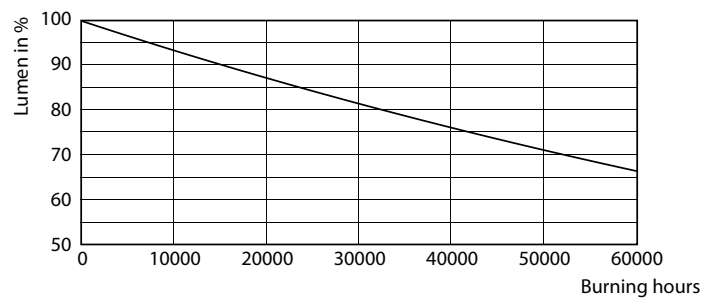

## Lifetime

Life Expectancy Diagram

LEDtube 8W 50K LumenVsTc

LEDtube 50K FailureRate-LED

Lumen Maintenance Diagram