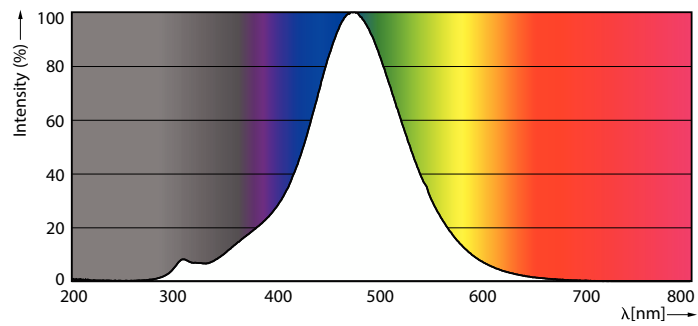

Photometric data

Spectral Power Distribution Colour - LEDclassic 11W A60 E27 smoky ND RFSRT4