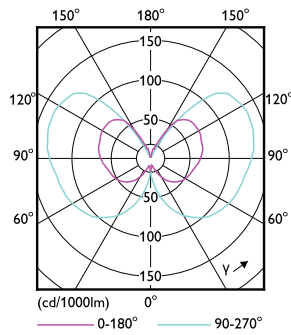

Photometric data

Light Distribution Diagram - LEDclassic 11W A60 E27 smoky ND RFSRT4