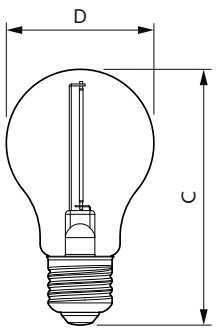

Classic filament LEDbulbs

Bulb Shape	A60 [A 60mm]
Approval and Application	
Energy Consumption kWh/1000 h	3 kWh
EyeComfort	Yes
Product Data	
Full product code	871869975963600
Order product name	LEDclassic 11W A60 E27 smoky ND RFSRT4

Order code	75963600
Numerator - Quantity Per Pack	1
Numerator - Packs per outer box	4
Material Nr. (12NC)	929002380501
Full product name	LEDclassic 11W A60 E27 smoky ND RFSRT4
EAN/UPC - Case	8718699759643

Dimensional drawing

Product	D	C
LEDclassic 11W A60 E27 smoky ND RFSRT4	60 mm	106 mm