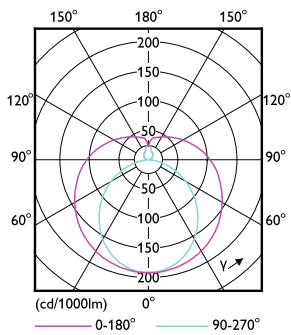

Product data

General Information	
Cap base	G5 [G5]
EU RoHS compliant	Yes
Nominal lifetime (nom.)	60000 h
Switching cycle	50,000X
Technical type	26-49W
	Sphere

Light Technical	
Colour Code	865 [CCT of 6,500 K]
Beam Angle (Nom)	200 °
Luminous flux (nom.)	3900 lm
Colour designation	Cool Daylight
Correlated Colour Temperature (Nom)	6500 K
Luminous efficacy (rated) (nom.)	150.00 lm/W
Colour consistency	<6
Colour rendering index (nom.)	80
LLMF at end of nominal lifetime (nom.)	70 %

Mechanical and Housing

Lamp Finish	Frosted
Bulb material	Glass
Product length	1500 mm
Bulb shape	Tube, double-ended

Approval and Application

Energy Efficiency Class	D
Energy-saving product	Yes
Approval marks	TUV
Approval marks	RoHS compliance CE marking KEMA Keur certificate

Energy consumption kWh/1,000 hours	26 kWh
	406214

Product Data

Full product code	871869974961300
Order product name	Master LEDtube HF 1500mm HO 26W 865 T5
	OE
EAN/UPC – product	8718699749613
Order code	74961300
SAP numerator – quantity per pack	1
Numerator – packs per outer box	10
SAP material	929002352502
SAP net weight (piece)	0.380 kg

Dimensional drawing

TLED 1500mm HF 26W 3900lm 6500K G5

Product	D1	D2	A1	A2	A3
Master LEDtube HF 1500mm HO 26W 865 T5 OE	15.5 mm	19 mm	1449 mm	1456 mm	1463 mm

Photometric data

LEDtube MAS 26W G5 3700lm

LEDtube MAS 26W G5 3900lm 865