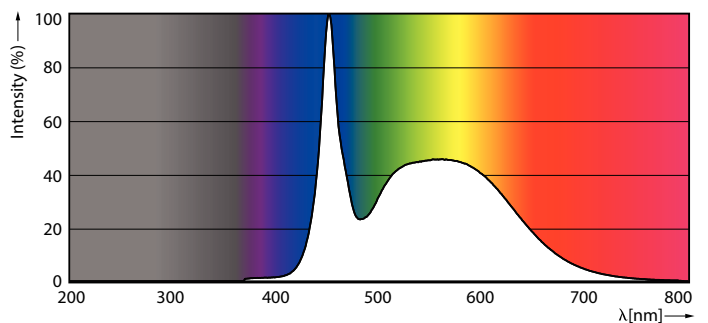

LEDtube MAS 26W G5 3900lm 865