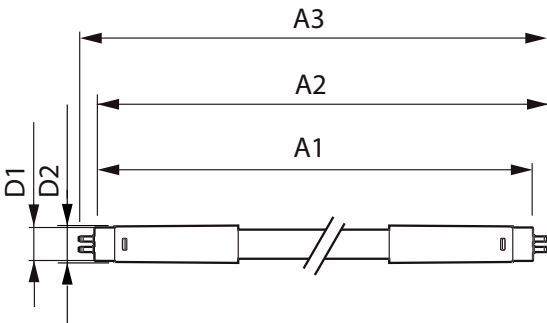

Mechanical and Housing

Lamp Finish	Frosted
Bulb material	Glass
Product length	1500 mm
Bulb shape	Tube, double-ended

Approval and Application

Energy Efficiency Class	D
Energy-saving product	Yes
Approval marks	TUV
Approval marks	RoHS compliance CE marking KEMA Keur certificate

Energy consumption kWh/1,000 hours	26 kWh
	406214

Product Data

Full product code	871869974961300
Order product name	Master LEDtube HF 1500mm HO 26W 865 T5
	OE
EAN/UPC – product	8718699749613
Order code	74961300
SAP numerator – quantity per pack	1
Numerator – packs per outer box	10
SAP material	929002352502
SAP net weight (piece)	0.380 kg

Dimensional drawing

TLED 1500mm HF 26W 3900lm 6500K G5

Product	D1	D2	A1	A2	A3
Master LEDtube HF 1500mm HO 26W 865 T5 OE	15.5 mm	19 mm	1449 mm	1456 mm	1463 mm

Photometric data

LEDtube MAS 26W G5 3700lm

LEDtube MAS 26W G5 3900lm 865