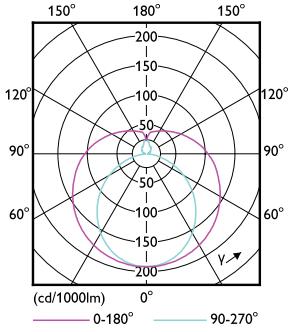

MASTER LEDtube InstantFit HF T5

Photometric data

LEDtube MAS 26W G5 3700lm