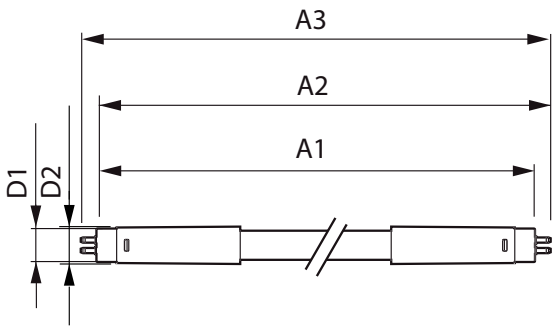

Product data

General information	
Cap base	G5 [G5]
EU RoHS compliant	Yes
Nominal lifetime (nom.)	60000 h
Switching cycle	50,000X
Technical type	26-49W
	Sphere

Light technical	
Colour Code	830 [CCT of 3,000 K]
Beam Angle (Nom)	200 °
Luminous flux (nom.)	3700 lm
Colour designation	White (WH)
Correlated Colour Temperature (Nom)	3000 K
Luminous efficacy (rated) (nom.)	142.00 lm/W
Colour consistency	<6
Colour rendering index (nom.)	80

Temperature	
T-ambient (max.)	45 °C
T-ambient (min.)	-20 °C
T storage (max.)	65 °C
T storage (min.)	-40 °C

MASTER LEDtube InstantFit HF T5

T-Case maximum (nom.)	50 °C
Controls and dimming	
Dimmable	Yes – Check ballast compatibility
Mechanical and housing	
Lamp Finish	Frosted
Bulb material	Glass
Product length	1500 mm
Bulb shape	Tube, double-ended
Approval and application	
Energy Efficiency Class	E
Energy-saving product	Yes
Approval marks	RoHS compliance TUV CE marking KEMA Keur certificate

Energy consumption kWh/1,000 hours	26 kWh
	406212
Product data	
Full product code	871869974957600
Order product name	Master LEDtube HF 1500mm HO 26W 830 T5 OE
EAN/UPC – product	8718699749576
Order code	74957600
SAP numerator – quantity per pack	1
Numerator – packs per outer box	10
SAP material	929002352302
Copy Net Weight (Piece)	0.380 kg

Dimensional drawing

Master LEDtube HF 1500mm HO 26W 830 T5 OE

Product	D1	D2	A1	A2	A3
Master LEDtube HF 1500mm HO 26W 830 T5 OE	15.5 mm	19 mm	1449 mm	1456 mm	1463 mm

Photometric data

LEDtube MAS 26W G5 3700lm 830