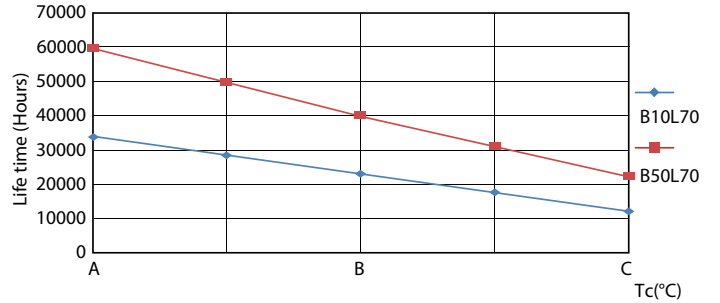

Product data

General information	
Cap base	G5 [G5]
EU RoHS compliant	Yes
Nominal lifetime (nom.)	60000 h
Switching cycle	50,000X
Technical type	26-49W
	Sphere

Light technical	
Colour Code	830 [CCT of 3,000 K]
Beam Angle (Nom)	200 °
Luminous flux (nom.)	3700 lm
Colour designation	White (WH)
Correlated Colour Temperature (Nom)	3000 K
Luminous efficacy (rated) (nom.)	142.00 lm/W
Colour consistency	<6
Colour rendering index (nom.)	80

LEDtube MAS 26W G5 3700lm 830 1500mm

MASTER LEDtube InstantFit HF T5

Photometric data

LEDtube MAS 26W G5 3700lm

Lifetime

FailureRate

LEDtube 26W 60K LumenVsTc 2

LifetimeVsTc