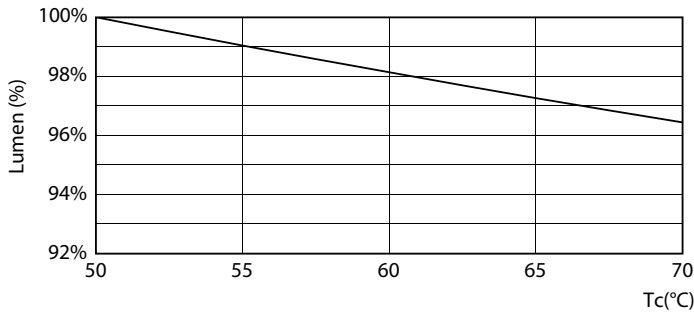

FailureRate

LEDtube 26W 60K LumenVsTc 2