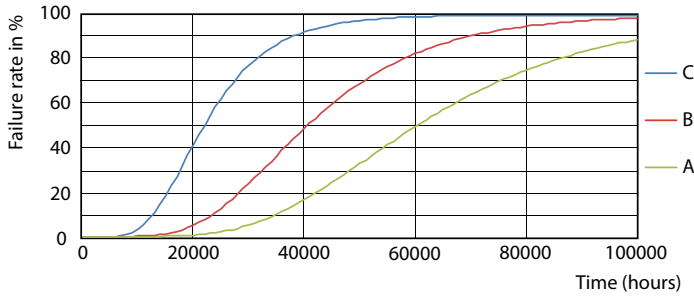

Product data

General information	
Cap base	G5 [G5]
EU RoHS compliant	Yes
Nominal lifetime (nom.)	60000 h
Switching cycle	50,000X
Technical type	26-49W
	Sphere

Light technical	
Colour Code	830 [CCT of 3,000 K]
Beam Angle (Nom)	200 °
Luminous flux (nom.)	3700 lm
Colour designation	White (WH)
Correlated Colour Temperature (Nom)	3000 K
Luminous efficacy (rated) (nom.)	142.00 lm/W
Colour consistency	<6
Colour rendering index (nom.)	80

LEDtube MAS 26W G5 3700lm 830 1500mm

MASTER LEDtube InstantFit HF T5

Photometric data

LEDtube MAS 26W G5 3700lm

Lifetime

FailureRate

LEDtube 26W 60K LumenVsTc 2

LifetimeVsTc