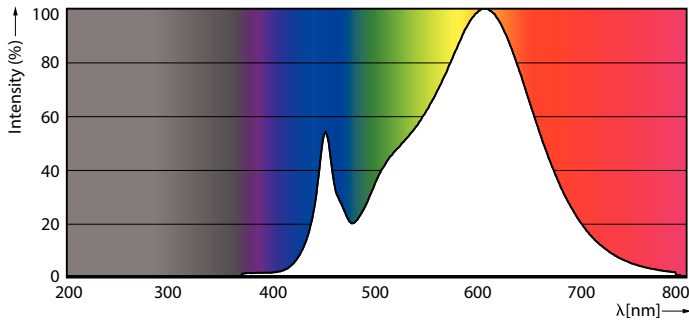

Photometric data

LEDtube MAS 26W G5 3700lm 830

LEDtube MAS 26W G5 3700lm 830 1500mm