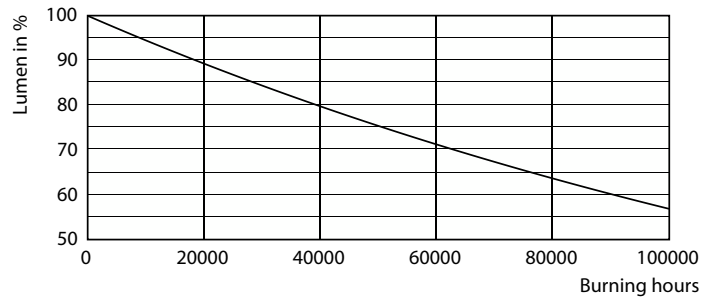

Lumen Maintenance Diagram