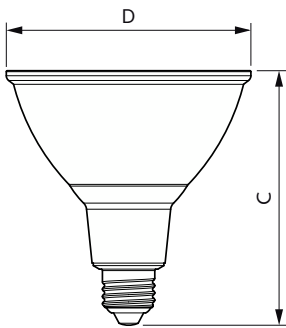

Product data

General information	
Cap base	E27 [E27]
EU RoHS compliant	Yes
Nominal lifetime (nom.)	25000 h
Switching cycle	50000
Light technical	
Colour Code	927 [CCT of 2,700 K]
Beam Angle (Nom)	25°
Luminous flux (nom.)	- lm
Luminous intensity (nom.)	3500 cd
Colour designation	Warm White (WW)
Correlated Colour Temperature (Nom)	2700 K
Luminous efficacy (rated) (nom.)	76.00 lm/W
Colour consistency	<6
Colour rendering index (nom.)	90

MASTER LEDspot PAR

Controls and dimming

Dimmable Only with specific dimmers

Mechanical and housing

Bulb shape PAR38 [PAR 4.75 inch/121mm]

Approval and application

Suitable for accent lighting Yes

Product data

Full product code 871951428771600

Order product name	MAS LEDspot D 13-100W E27 927 PAR38 25D
EAN/UPC – product	8719514287716
Order code	28771600
SAP numerator – quantity per pack	1
Numerator – packs per outer box	6
SAP material	929002339068
Net Weight (Piece)	0.385 kg

Dimensional drawing

MAS LEDspot D 13-100W E27 927 PAR38 25D

Product	D	C
MAS LEDspot D 13-100W E27 927 PAR38 25D	124 mm	130 mm

Photometric data

LEDspots MAS 13W PAR38 E27 827 25D

LEDspots MAS 13W PAR38 E27 827 25D