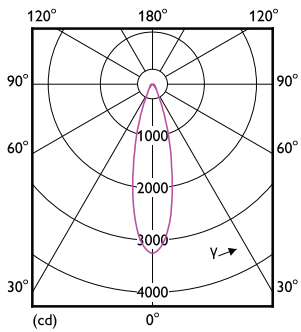

Product data

General information	
Cap base	E27 [E27]
EU RoHS compliant	Yes
Nominal lifetime (nom.)	25000 h
Switching cycle	50000
Light technical	
Colour Code	927 [CCT of 2,700 K]
Beam Angle (Nom)	25°
Luminous flux (nom.)	- lm
Luminous intensity (nom.)	3500 cd
Colour designation	Warm White (WW)
Correlated Colour Temperature (Nom)	2700 K
Luminous efficacy (rated) (nom.)	76.00 lm/W
Colour consistency	<6
Colour rendering index (nom.)	90

Dimensional drawing

MAS LEDspot D 13-100W E27 927 PAR38 25D

Product	D	C
MAS LEDspot D 13-100W E27 927 PAR38 25D	124 mm	130 mm

Photometric data

LEDspots MAS 13W PAR38 E27 827 25D

LEDspots MAS 13W PAR38 E27 827 25D