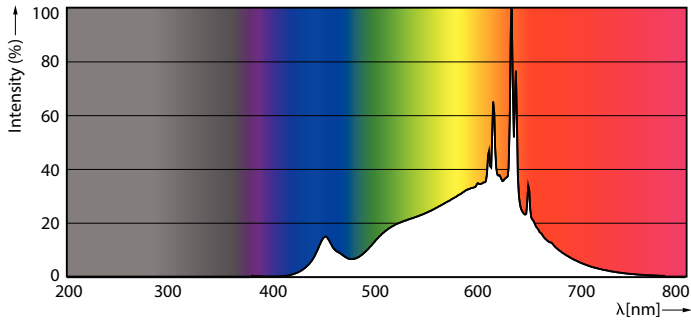

Product data

General information	
Cap base	E27 [E27]
EU RoHS compliant	Yes
Nominal lifetime (nom.)	25000 h
Switching cycle	50000
Light technical	
Colour Code	927 [CCT of 2,700 K]
Beam Angle (Nom)	25°
Luminous flux (nom.)	- lm
Luminous intensity (nom.)	3500 cd
Colour designation	Warm White (WW)
Correlated Colour Temperature (Nom)	2700 K
Luminous efficacy (rated) (nom.)	76.00 lm/W
Colour consistency	<6
Colour rendering index (nom.)	90

Dimensional drawing

MAS LEDspot D 13-100W E27 927 PAR38 25D

Product	D	C
MAS LEDspot D 13-100W E27 927 PAR38 25D	124 mm	130 mm

Photometric data

LEDspots MAS 13W PAR38 E27 827 25D

LEDspots MAS 13W PAR38 E27 827 25D

MASTER LEDspot PAR

Photometric data

LEDspots MAS 13W PAR38 E27 827

Lifetime

Life Expectancy Diagram

Lumen Maintenance Diagram