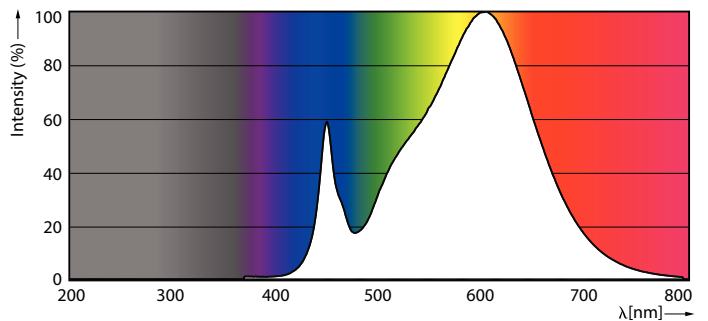

Product data

General Information	
Cap base	G5 [G5]
EU RoHS compliant	Yes
Nominal lifetime (nom.)	60000 h
Switching cycle	50,000X
	Sphere

Light Technical	
Colour Code	830 [CCT of 3,000 K]
Beam Angle (Nom)	200 °
Luminous flux (nom.)	1000 lm
Colour designation	White (WH)
Correlated Colour Temperature (Nom)	3000 K
Luminous efficacy (rated) (nom.)	125.00 lm/W
Colour consistency	<6
Colour rendering index (nom.)	80
LLMF at end of nominal lifetime (nom.)	70 %

Mechanical and Housing

Lamp Finish	Frosted
Bulb material	Glass
Product length	600 mm
Bulb shape	Tube, double-ended

Approval and Application

Energy Efficiency Class	E
Energy-saving product	Yes
Approval marks	RoHS compliance TUV CE marking KEMA Keur certificate

LEDtube 600mm 8W G5 830 1000lm

Spectral Power Distribution Colour

MASTER LEDtube InstantFit HF T5

Photometric data

LEDtube 600mm 8W G5 830 1000lm

Lifetime

LumenVsTc

LifetimeVsTc