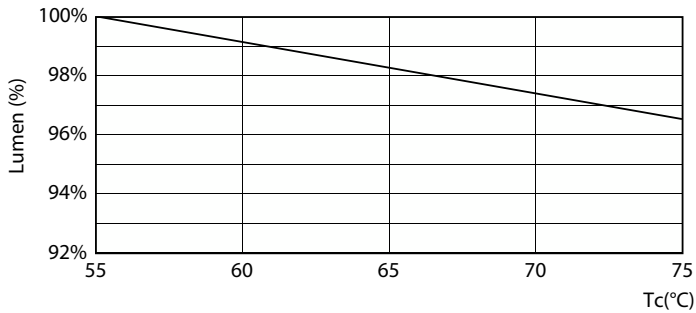

Product data

General Information	
Cap base	G5 [G5]
EU RoHS compliant	Yes
Nominal lifetime (nom.)	60000 h
Switching cycle	50,000X
	Sphere

Light Technical	
Colour Code	830 [CCT of 3,000 K]
Beam Angle (Nom)	200 °
Luminous flux (nom.)	1000 lm
Colour designation	White (WH)
Correlated Colour Temperature (Nom)	3000 K
Luminous efficacy (rated) (nom.)	125.00 lm/W
Colour consistency	<6
Colour rendering index (nom.)	80
LLMF at end of nominal lifetime (nom.)	70 %

Mechanical and Housing

Lamp Finish	Frosted
Bulb material	Glass
Product length	600 mm
Bulb shape	Tube, double-ended

Approval and Application

Energy Efficiency Class	E
Energy-saving product	Yes
Approval marks	RoHS compliance TUV CE marking KEMA Keur certificate

LEDtube 600mm 8W G5 830 1000lm

Spectral Power Distribution Colour

MASTER LEDtube InstantFit HF T5

Photometric data

LEDtube 600mm 8W G5 830 1000lm

Lifetime

LumenVsTc

LifetimeVsTc