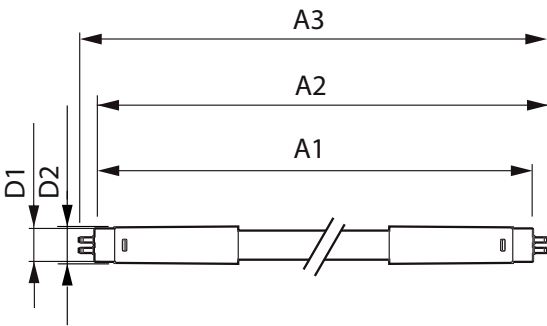

Mechanical and Housing

Lamp Finish	Frosted
Bulb material	Glass
Product length	600 mm
Bulb shape	Tube, double-ended

Approval and Application

Energy Efficiency Class	E
Energy-saving product	Yes
Approval marks	RoHS compliance TUV CE marking KEMA Keur certificate

Energy consumption kWh/1,000 hours	8 kWh
	406183

Product Data

Full product code	871869674323200
Order product name	Master LEDtube HF 600mm HE 8W 830 T5
EAN/UPC – product	8718696743232
Order code	74323200
SAP numerator – quantity per pack	1
Numerator – packs per outer box	10
SAP material	929001390702
SAP net weight (piece)	0.080 kg

Dimensional drawing

Master LEDtube HF 600mm HE 8W 830 T5

Product	D1	D2	A1	A2	A3
Master LEDtube HF 600mm HE 8W 830 T5	15.5 mm	18.8 mm	549 mm	556.1 mm	563.2 mm

Photometric data

General Uniform Lighting
T5 8W 830 T5
Page 11