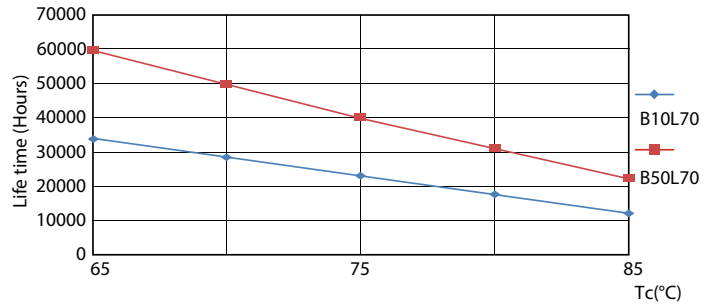

Product data

General Information	
Cap base	G5 [G5]
EU RoHS compliant	Yes
Nominal lifetime (nom.)	60000 h
Switching cycle	50,000X
	Sphere

Light Technical	
Colour Code	830 [CCT of 3,000 K]
Beam Angle (Nom)	200 °
Luminous flux (nom.)	1000 lm
Colour designation	White (WH)
Correlated Colour Temperature (Nom)	3000 K
Luminous efficacy (rated) (nom.)	125.00 lm/W
Colour consistency	<6
Colour rendering index (nom.)	80
LLMF at end of nominal lifetime (nom.)	70 %

Mechanical and Housing

Lamp Finish	Frosted
Bulb material	Glass
Product length	600 mm
Bulb shape	Tube, double-ended

Approval and Application

Energy Efficiency Class	E
Energy-saving product	Yes
Approval marks	RoHS compliance TUV CE marking KEMA Keur certificate

LEDtube 600mm 8W G5 830 1000lm

Spectral Power Distribution Colour

MASTER LEDtube InstantFit HF T5

Photometric data

LEDtube 600mm 8W G5 830 1000lm

Lifetime

LumenVsTc

LifetimeVsTc