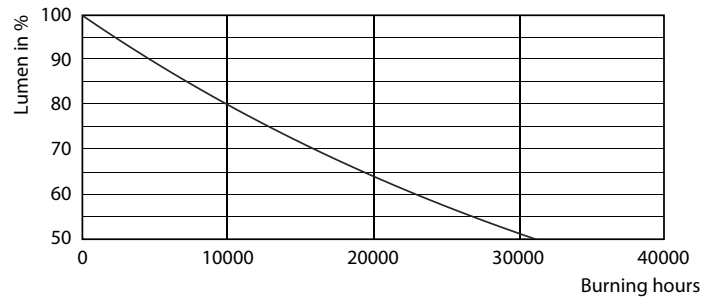

CorePro LEDlinear MV

Lifetime

Life Expectancy Diagram - CorePro LED linear D 14-120W R7S 118 830

Lumen Maintenance Diagram - CorePro LED linear D 14-120W R7S 118 830