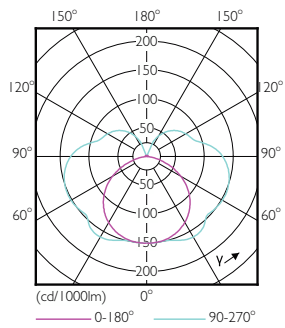

Light Distribution Diagram - CorePro LED linear D 14-120W R7S 118 830