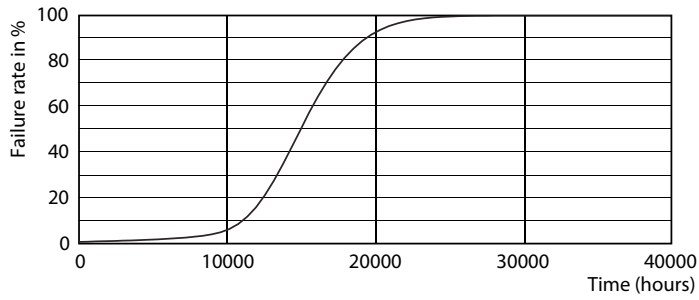

CorePro LEDlinear MV

Lifetime

Life Expectancy Diagram - CorePro LED linear D 14-120W R7S 118 830

Lumen Maintenance Diagram - CorePro LED linear D 14-120W R7S 118 830