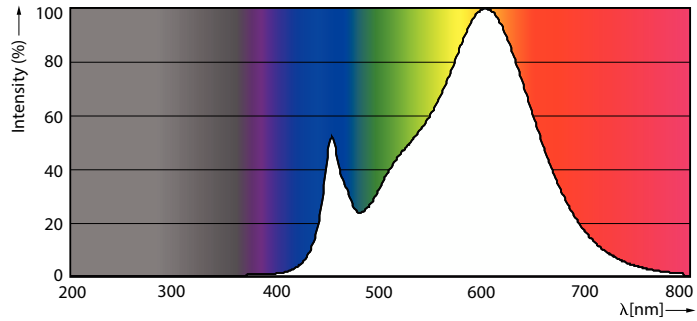

CorePro LEDlinear MV

Order product name	CorePro LED linear D 14-120W R7S 118 830
Order code	71400300
Numerator - Quantity Per Pack	1
Numerator - Packs per outer box	10
Material Nr. (12NC)	929001353602

Full product name	CorePro LED linear D 14-120W R7S 118 830
EAN/UPC - Case	8718696714010

Dimensional drawing

C

Product	D	C
CorePro LED linear D 14-120W R7S 118 830	29 mm	118 mm

Photometric data

General uniform lighting - CorePro LED linear D 14-120W R7S 118 830

Spectral Power Distribution Colour - CorePro LED linear D 14-120W R7S 118 830