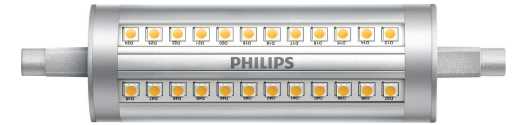

PHILIPS

Eco passport

CorePro LED linear D 14-120W R7S 118 830

CorePro LEDlinear MV

CorePro R7S is a retrofit replacement for traditional double-ended linear R7S lamps. Its 'light all around' design delivers light that is just like a halogen lamp. Within the range, you can choose dimmable products which have deep a dimming function that enables a cosy ambience when using a dimmable fixture.

Energy

- **Dimmable:** Yes
- **Energy Efficiency Class:** D
- **Luminous efficacy (rated) (nom.):** 142.86 lm/W
- **Power (Rated) (Nom):** 14 W

Circularity

- **Nominal lifetime (nom.):** 15000 h

Packaging