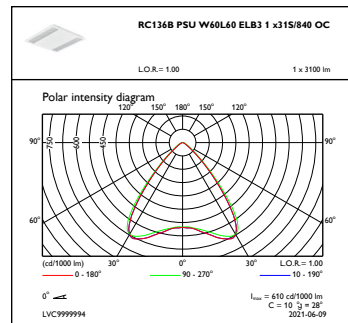

Controls and Dimming

Dimmable	No
----------	----

Mechanical and Housing

Housing material	Steel
Reflector material	Polycarbonate
Optic material	Polycarbonate
Optical cover/lens material	Polymethyl methacrylate
Fixation material	-
Overall length	597 mm
Overall width	597 mm
Overall height	44 mm
Colour	White
Dimensions (height x width x depth)	44 x 597 x 597 mm (1.7 x 23.5 x 23.5 in)

Initial Performance (IEC Compliant)

Initial luminous flux (system flux)	3100 3700 4300 lm
Luminous flux tolerance	+/-10%
Initial LED luminaire efficacy	126 lm/W
Init. Corr. Colour Temperature	4000 K
Init. Colour rendering index	>80
Initial chromaticity	(0.38, 0.38) SDCM ≤3
Initial input power	25 29 34 W
Power consumption tolerance	+/-10%

CoreLine Recessed

Dimensional drawing

RC136B 31S_37S_43S/840 PSUW60L60OCELB3W3

Photometric data

IFGU1_RC136BPSUW60L60ELB31x43S840OC

IFGU1_RC136BPSUW60L60ELB31x37S840OC

IFGU1_RC136BPSUW60L60ELB31x31S840OC

OFPC1_RC136BPSUW60L60ELB31x31S840OC