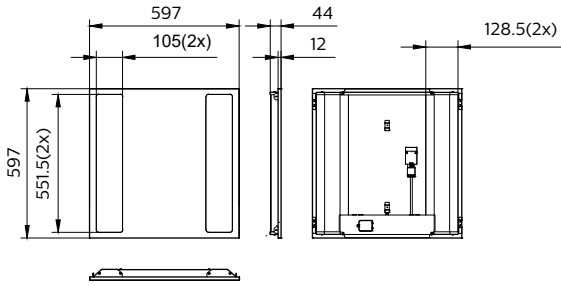

CoreLine Recessed

Dimensional drawing

RC136B 31S_37S_43S/840 PSUW60L60OCELB3W3