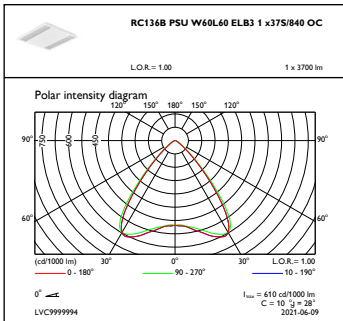

Controls and Dimming

Dimmable	No
----------	----

Mechanical and Housing

Housing material	Steel
Reflector material	Polycarbonate
Optic material	Polycarbonate
Optical cover/lens material	Polymethyl methacrylate
Fixation material	-
Overall length	597 mm
Overall width	597 mm
Overall height	44 mm
Colour	White
Dimensions (height x width x depth)	44 x 597 x 597 mm (1.7 x 23.5 x 23.5 in)

CoreLine Recessed

Dimensional drawing

RC136B 31S_37S_43S/840 PSUW60L60OCELB3W3

Photometric data

IFGU1_RC136BPSUW60L60ELB31x43S840OC

IFGU1_RC136BPSUW60L60ELB31x37S840OC

IFGU1_RC136BPSUW60L60ELB31x31S840OC

OFPC1_RC136BPSUW60L60ELB31x31S840OC

CoreLine Recessed

Photometric data

OFPC1_RC136BPSUW60L60ELB31x375840OC

OFPC1_RC136BPSUW60L60ELB31x435840OC