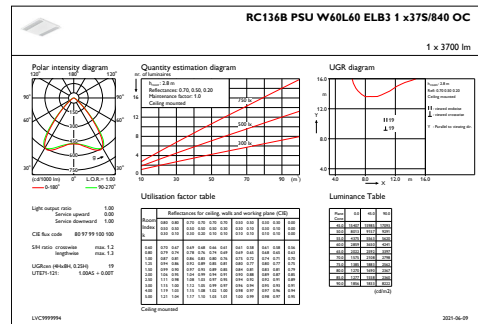

Photometric data

IFGU1_RC136BPSUW60L60ELB31x37S840OC