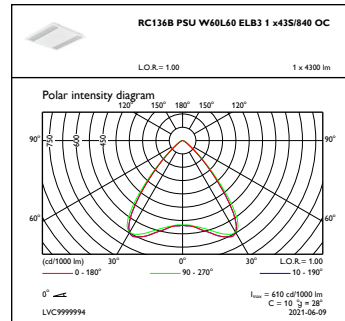

Controls and Dimming

Dimmable	No
----------	----

Mechanical and Housing

Housing material	Steel
Reflector material	Polycarbonate
Optic material	Polycarbonate
Optical cover/lens material	Polymethyl methacrylate
Fixation material	-
Overall length	597 mm
Overall width	597 mm
Overall height	44 mm
Colour	White
Dimensions (height x width x depth)	44 x 597 x 597 mm (1.7 x 23.5 x 23.5 in)

Initial Performance (IEC Compliant)

Initial luminous flux (system flux)	3100 3700 4300 lm
Luminous flux tolerance	+/-10%
Initial LED luminaire efficacy	126 lm/W
Init. Corr. Colour Temperature	4000 K
Init. Colour rendering index	>80
Initial chromaticity	(0.38, 0.38) SDCM ≤3
Initial input power	25 29 34 W
Power consumption tolerance	+/-10%

CoreLine Recessed

Dimensional drawing

RC136B 31S_37S_43S/840 PSUW60L60OCELB3W3

Photometric data

IFGU1_RC136BPSUW60L60ELB31x43S840OC

IFGU1_RC136BPSUW60L60ELB31x37S840OC

IFGU1_RC136BPSUW60L60ELB31x31S840OC

OFPC1_RC136BPSUW60L60ELB31x31S840OC

CoreLine Recessed

Photometric data

OFPC1_RC136BPSUW60L60ELB31x375840OC

OFPC1_RC136BPSUW60L60ELB31x435840OC