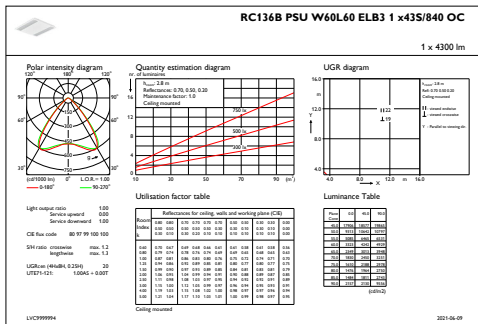

Photometric data

IFGU1_RC136BPSUW60L60ELB31x43S840OC