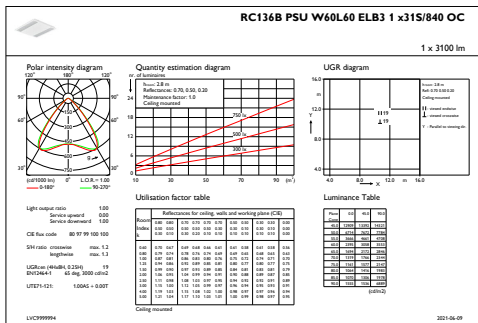

Controls and Dimming

Dimmable	No
----------	----

Mechanical and Housing

Housing material	Steel
Reflector material	Polycarbonate
Optic material	Polycarbonate
Optical cover/lens material	Polymethyl methacrylate
Fixation material	-
Overall length	597 mm
Overall width	597 mm
Overall height	44 mm
Colour	White
Dimensions (height x width x depth)	44 x 597 x 597 mm (1.7 x 23.5 x 23.5 in)

Product Data

Full product code	871869997564700
Order product name	RC136B 31S_37S_43S/840 PSUW60L60OCELB3W3
EAN/UPC – product	8718699975647
Order code	97564700
Local order code	RC136B4384U6OEW
SAP numerator – quantity per pack	1
Numerator – packs per outer box	1
SAP material	910505101257
SAP net weight (piece)	4.100 kg

CoreLine Recessed

Dimensional drawing

RC136B 31S_37S_43S/840 PSUW60L60OCELB3W3

Photometric data

IFGU1_RC136BPSUW60L60ELB31x43S840OC

IFGU1_RC136BPSUW60L60ELB31x37S840OC

IFGU1_RC136BPSUW60L60ELB31x31S840OC

OFPC1_RC136BPSUW60L60ELB31x31S840OC

CoreLine Recessed

Photometric data

OFPC1_RC136BPSUW60L60ELB31x375840OC

OFPC1_RC136BPSUW60L60ELB31x435840OC