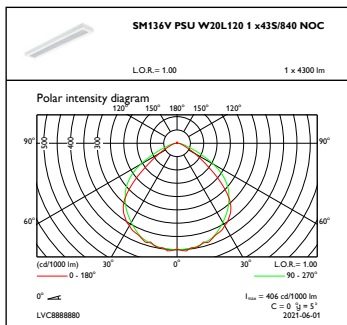

Controls and Dimming

Dimmable	No
----------	----

Mechanical and Housing

Housing material	Steel
Reflector material	Polycarbonate
Optic material	Polycarbonate
Optical cover/lens material	Polymethyl methacrylate
Fixation material	-
Overall length	597 mm
Overall width	597 mm
Overall height	44 mm
Colour	White
Dimensions (height x width x depth)	44 x 597 x 597 mm (1.7 x 23.5 x 23.5 in)

IFGU1_RC136BPSUW60L60ELB3x435840NOC

IFGU1_SM136VPSUW20L120x435840NOC

Photometric data

IFGU1_SM136VPSUW20L1201x375840NOC

OFPC1_RC136BPSUW60L60ELB31x435840NOC

OFPC1_RC136BPSUW60L60ELB31x315840NOC

IFGU1_RC136BPSUW60L60ELB31x375840NOC