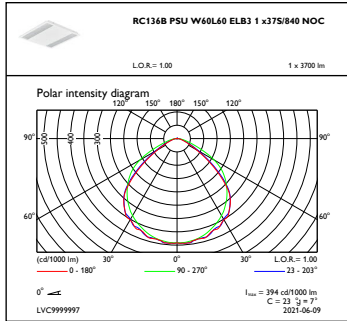

Photometric data

OFPC1_RC136BPSUW60L60ELB3x375840NOC