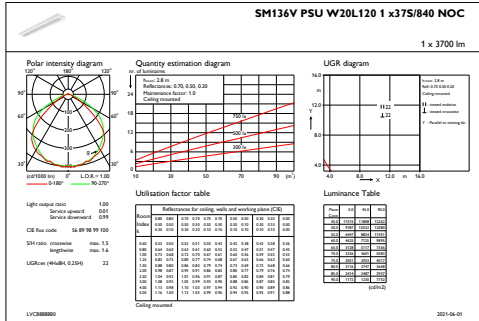

Photometric data

IFGU1_SM136VPSUW20L1201x375840NOC