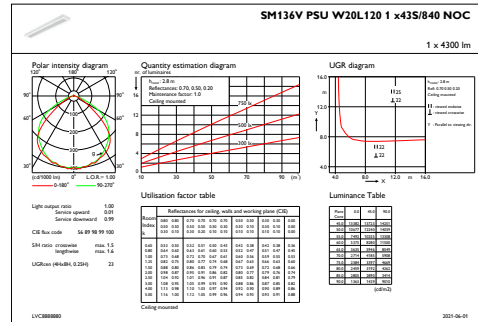

Controls and Dimming

Dimmable	No
----------	----

Mechanical and Housing

Housing material	Steel
Reflector material	Polycarbonate
Optic material	Polycarbonate
Optical cover/lens material	Polymethyl methacrylate
Fixation material	-
Overall length	597 mm
Overall width	597 mm
Overall height	44 mm
Colour	White
Dimensions (height x width x depth)	44 x 597 x 597 mm (1.7 x 23.5 x 23.5 in)

Dimensional drawing

RC136B 31S_37S_43S/840 PSU W60L60NOCELB3

Photometric data

OFPC1_RC136BPSUW60L60ELB3x375840NOC

IFGU1_RC136BPSUW60L60ELB3x315840NOC

OFPC1_SM136VPSUW20L120x375840NOC

OFPC1_SM136VPSUW20L120x315840NOC

IFGU1_RC136BPSUW60L60ELB3x435840NOC

IFGU1_SM136VPSUW20L120x435840NOC

Photometric data

IFGU1_SM136VPSUW20L1201x375840NOC

OFPC1_RC136BPSUW60L60ELB31x435840NOC

OFPC1_RC136BPSUW60L60ELB31x315840NOC

IFGU1_RC136BPSUW60L60ELB31x375840NOC