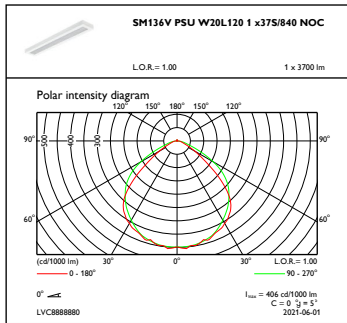

Controls and Dimming

Dimmable	No
----------	----

Mechanical and Housing

Housing material	Steel
Reflector material	Polycarbonate
Optic material	Polycarbonate
Optical cover/lens material	Polymethyl methacrylate
Fixation material	-
Overall length	597 mm
Overall width	597 mm
Overall height	44 mm
Colour	White
Dimensions (height x width x depth)	44 x 597 x 597 mm (1.7 x 23.5 x 23.5 in)

Dimensional drawing

RC136B 31S_37S_43S/840 PSU W60L60NOCELB3

Photometric data

OFPC1_RC136BPSUW60L60ELB3x375840NOC

IFGU1_RC136BPSUW60L60ELB3x315840NOC

OFPC1_SM136VPSUW20L120x375840NOC

OFPC1_SM136VPSUW20L120x315840NOC

IFGU1_RC136BPSUW60L60ELB3x435840NOC

IFGU1_SM136VPSUW20L120x435840NOC

Photometric data

IFGU1_SM136VPSUW20L1201x375840NOC

OFPC1_RC136BPSUW60L60ELB31x435840NOC

OFPC1_RC136BPSUW60L60ELB31x315840NOC

IFGU1_RC136BPSUW60L60ELB31x375840NOC