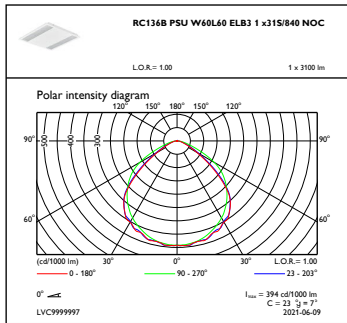

Controls and Dimming

Dimmable	No
----------	----

Mechanical and Housing

Housing material	Steel
Reflector material	Polycarbonate
Optic material	Polycarbonate
Optical cover/lens material	Polymethyl methacrylate
Fixation material	-
Overall length	597 mm
Overall width	597 mm
Overall height	44 mm
Colour	White
Dimensions (height x width x depth)	44 x 597 x 597 mm (1.7 x 23.5 x 23.5 in)

Dimensional drawing

RC136B 31S_37S_43S/840 PSU W60L60NOCELB3

Photometric data

OFPC1_RC136BPSUW60L60ELB3x375840NOC

IFGU1_RC136BPSUW60L60ELB3x315840NOC

OFPC1_SM136VPSUW20L120x375840NOC

OFPC1_SM136VPSUW20L120x315840NOC

IFGU1_RC136BPSUW60L60ELB3x435840NOC

IFGU1_SM136VPSUW20L120x435840NOC

Photometric data

IFGU1_SM136VPSUW20L1201x375840NOC

OFPC1_RC136BPSUW60L60ELB31x435840NOC

OFPC1_RC136BPSUW60L60ELB31x315840NOC

IFGU1_RC136BPSUW60L60ELB31x375840NOC