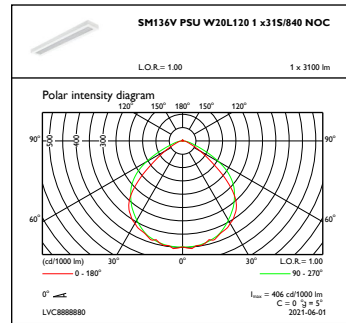

Controls and Dimming

Dimmable	No
----------	----

Mechanical and Housing

Housing material	Steel
Reflector material	Polycarbonate
Optic material	Polycarbonate
Optical cover/lens material	Polymethyl methacrylate
Fixation material	-
Overall length	597 mm
Overall width	597 mm
Overall height	44 mm
Colour	White
Dimensions (height x width x depth)	44 x 597 x 597 mm (1.7 x 23.5 x 23.5 in)

Dimensional drawing

RC136B 31S_37S_43S/840 PSU W60L60NOCELB3

Photometric data

OFPC1_RC136BPSUW60L60ELB3x375840NOC

IFGU1_RC136BPSUW60L60ELB3x315840NOC

OFPC1_SM136VPSUW20L120x375840NOC

OFPC1_SM136VPSUW20L120x315840NOC

IFGU1_RC136BPSUW60L60ELB3x435840NOC

IFGU1_SM136VPSUW20L120x435840NOC

Photometric data

IFGU1_SM136VPSUW20L1201x375840NOC

OFPC1_RC136BPSUW60L60ELB31x435840NOC

OFPC1_RC136BPSUW60L60ELB31x315840NOC

IFGU1_RC136BPSUW60L60ELB31x375840NOC