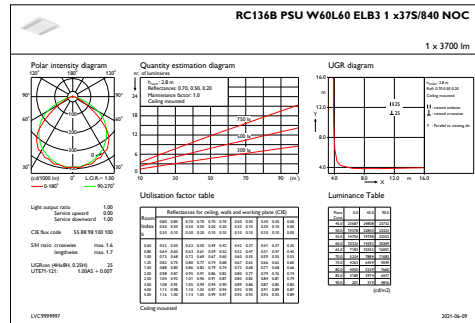

Controls and Dimming

Dimmable	No
----------	----

Mechanical and Housing

Housing material	Steel
Reflector material	Polycarbonate
Optic material	Polycarbonate
Optical cover/lens material	Polymethyl methacrylate
Fixation material	-
Overall length	597 mm
Overall width	597 mm
Overall height	44 mm
Colour	White
Dimensions (height x width x depth)	44 x 597 x 597 mm (1.7 x 23.5 x 23.5 in)

Approval and Application

Ingress protection code	IP20/44 [Finger-protected; wire-protected, splash-proof]
Mech. impact protection code	IK03 [0.3 J]

Initial Performance (IEC Compliant)

Initial luminous flux (system flux)	3100 3700 4300 lm
Luminous flux tolerance	+/-10%
Initial LED luminaire efficacy	126 lm/W
Init. Corr. Colour Temperature	4000 K
Init. Colour rendering index	>80
Initial chromaticity	(0.38, 0.38) SDCM ≤3
Initial input power	25 29 34 W
Power consumption tolerance	+/-10%

Dimensional drawing

RC136B 31S_37S_43S/840 PSU W60L60NOCELB3

Photometric data

OFPC1_RC136BPSUW60L60ELB3x375840NOC

IFGU1_RC136BPSUW60L60ELB3x315840NOC

OFPC1_SM136VPSUW20L120x375840NOC

OFPC1_SM136VPSUW20L120x315840NOC

IFGU1_RC136BPSUW60L60ELB3x435840NOC

IFGU1_SM136VPSUW20L120x435840NOC

Photometric data

IFGU1_SM136VPSUW20L1201x375840NOC

OFPC1_RC136BPSUW60L60ELB31x435840NOC

OFPC1_RC136BPSUW60L60ELB31x315840NOC

IFGU1_RC136BPSUW60L60ELB31x375840NOC