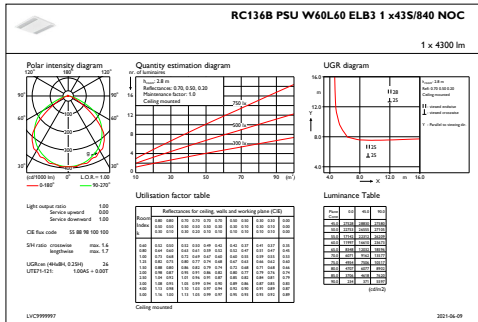

Controls and Dimming

Dimmable	No
----------	----

Mechanical and Housing

Housing material	Steel
Reflector material	Polycarbonate
Optic material	Polycarbonate
Optical cover/lens material	Polymethyl methacrylate
Fixation material	-
Overall length	597 mm
Overall width	597 mm
Overall height	44 mm
Colour	White
Dimensions (height x width x depth)	44 x 597 x 597 mm (1.7 x 23.5 x 23.5 in)

Approval and Application

Ingress protection code	IP20/44 [Finger-protected; wire-protected, splash-proof]
Mech. impact protection code	IK03 [0.3 J]

Initial Performance (IEC Compliant)

Initial luminous flux (system flux)	3100 3700 4300 lm
Luminous flux tolerance	+/-10%
Initial LED luminaire efficacy	126 lm/W
Init. Corr. Colour Temperature	4000 K
Init. Colour rendering index	>80
Initial chromaticity	(0.38, 0.38) SDCM ≤3
Initial input power	25 29 34 W
Power consumption tolerance	+/-10%

Dimensional drawing

RC136B 31S_37S_43S/840 PSU W60L60NOCELB3

Photometric data

OFPC1_RC136BPSUW60L60ELB3x375840NOC

IFGU1_RC136BPSUW60L60ELB3x315840NOC

OFPC1_SM136VPSUW20L120x375840NOC

OFPC1_SM136VPSUW20L120x315840NOC

IFGU1_RC136BPSUW60L60ELB3x435840NOC

IFGU1_SM136VPSUW20L120x435840NOC

Photometric data

IFGU1_SM136VPSUW20L1201x375840NOC

OFPC1_RC136BPSUW60L60ELB31x435840NOC

OFPC1_RC136BPSUW60L60ELB31x315840NOC

IFGU1_RC136BPSUW60L60ELB31x375840NOC