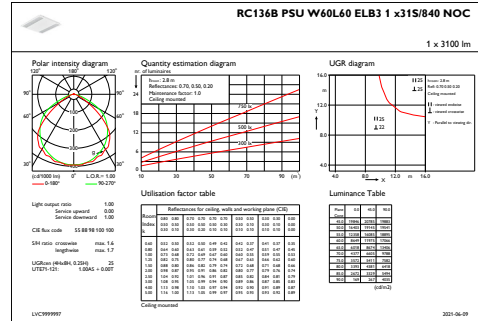

Controls and Dimming

Dimmable	No
----------	----

Mechanical and Housing

Housing material	Steel
Reflector material	Polycarbonate
Optic material	Polycarbonate
Optical cover/lens material	Polymethyl methacrylate
Fixation material	-
Overall length	597 mm
Overall width	597 mm
Overall height	44 mm
Colour	White
Dimensions (height x width x depth)	44 x 597 x 597 mm (1.7 x 23.5 x 23.5 in)

Approval and Application

Ingress protection code	IP20/44 [Finger-protected; wire-protected, splash-proof]
Mech. impact protection code	IK03 [0.3 J]

Initial Performance (IEC Compliant)

Initial luminous flux (system flux)	3100 3700 4300 lm
Luminous flux tolerance	+/-10%
Initial LED luminaire efficacy	126 lm/W
Init. Corr. Colour Temperature	4000 K
Init. Colour rendering index	>80
Initial chromaticity	(0.38, 0.38) SDCM ≤3
Initial input power	25 29 34 W
Power consumption tolerance	+/-10%

Product Data

Full product code	871869997549400
Order product name	RC136B 31S_37S_43S/840 PSU
	W60L60NOCELB3
EAN/UPC – product	8718699975494
Order code	97549400
SAP numerator – quantity per pack	1
Numerator – packs per outer box	1
SAP material	910505101242
SAP net weight (piece)	4.100 kg

Dimensional drawing

RC136B 31S_37S_43S/840 PSU W60L60NOCELB3

Photometric data

OFPC1_RC136BPSUW60L60ELB3x375840NOC

IFGU1_RC136BPSUW60L60ELB3x315840NOC

OFPC1_SM136VPSUW20L120x375840NOC

OFPC1_SM136VPSUW20L120x315840NOC