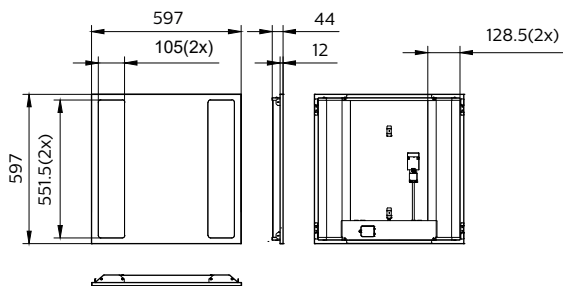

Approval and Application

Ingress protection code	IP20/44 [Finger-protected; wire-protected, splash-proof]
Mech. impact protection code	IK03 [0.3 J]

Initial Performance (IEC Compliant)

Initial luminous flux (system flux)	3100 3700 4300 lm
Luminous flux tolerance	+/-10%
Initial LED luminaire efficacy	126 lm/W
Init. Corr. Colour Temperature	4000 K
Init. Colour rendering index	>80
Initial chromaticity	(0.38, 0.38) SDCM ≤3
Initial input power	25 29 34 W
Power consumption tolerance	+/-10%

Over Time Performance (IEC Compliant)

Control gear failure rate at median useful life 50,000 h	5 %
Lumen maintenance at median useful life* 50,000 h	L80

Application Conditions

Ambient temperature range	0 to +25 °C
Performance ambient temperature Tq	25 °C
Maximum dimming level	Not applicable
Suitable for random switching	Not applicable

Product Data

Full product code	871869997549400
Order product name	RC136B 31S_37S_43S/840 PSU
	W60L60NOCELB3
EAN/UPC – product	8718699975494
Order code	97549400
SAP numerator – quantity per pack	1
Numerator – packs per outer box	1
SAP material	910505101242
SAP net weight (piece)	4.100 kg

Dimensional drawing

RC136B 31S_37S_43S/840 PSU W60L60NOCELB3