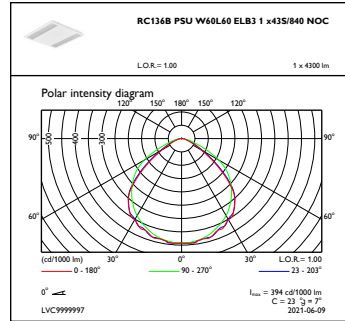

Controls and Dimming

Dimmable	No
----------	----

Mechanical and Housing

Housing material	Steel
Reflector material	Polycarbonate
Optic material	Polycarbonate
Optical cover/lens material	Polymethyl methacrylate
Fixation material	-
Overall length	597 mm
Overall width	597 mm
Overall height	44 mm
Colour	White
Dimensions (height x width x depth)	44 x 597 x 597 mm (1.7 x 23.5 x 23.5 in)

Dimensional drawing

RC136B 31S_37S_43S/840 PSU W60L60NOCELB3

Photometric data

OFPC1_RC136BPSUW60L60ELB3x375840NOC

IFGU1_RC136BPSUW60L60ELB3x315840NOC

OFPC1_SM136VPSUW20L120x375840NOC

OFPC1_SM136VPSUW20L120x315840NOC

IFGU1_RC136BPSUW60L60ELB3x435840NOC

IFGU1_SM136VPSUW20L120x435840NOC

Photometric data

IFGU1_SM136VPSUW20L1201x375840NOC

OFPC1_RC136BPSUW60L60ELB31x435840NOC

OFPC1_RC136BPSUW60L60ELB31x315840NOC

IFGU1_RC136BPSUW60L60ELB31x375840NOC