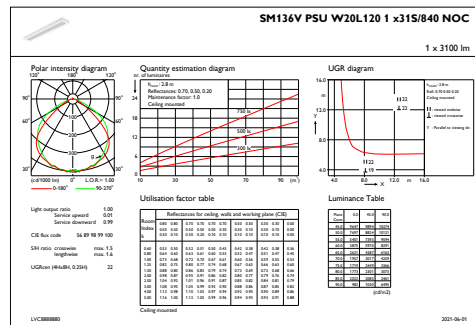

IFGU1_SM136VPSUW20L1201x315840NOC