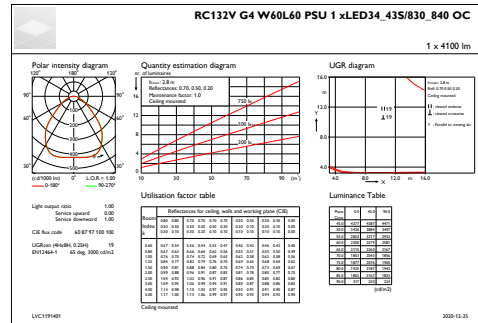

Photometric data

IFGU1_RC132VG4W60L60PSU1xLED34_43S830_840OC