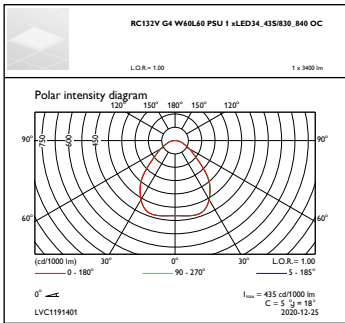

Photometric data

OFPC1_RC132VG4W60L60PSU1xLED34_43S830_840OC