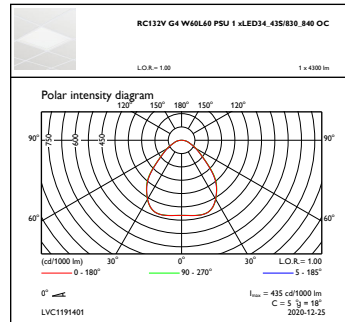

OFPC1_RC132VG4W60L60PSU1xLED34_43S830_840OC