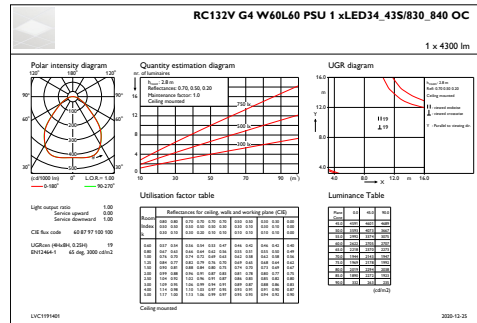

Product data

General Information			
Beam angle of light source	- °	Flammability mark	NO [-]
Light source colour	830 warm white, 840 neutral white	CE mark	CE mark
Light source replaceable	No	ENEC mark	ENEC mark
Number of gear units	1 unit	Warranty period	5 years
Driver/power unit/transformer	PSU [Power supply unit]	Constant light output	No
Driver included	Yes	Number of products on MCB (16 A type B)	18
Optic type	90 [Beam angle 90°]	Photobiological risk	Photobiological risk group 0 @ 200mm to EN62471
Luminaire light beam spread	90°	EU RoHS compliant	Yes
Control interface	-	Product family code	RC132V [CORELINE PANEL]
Connection	Plug-in connector 3-pole Wieland/Adels compatible and 2-pole control signal for light regulation	Unified glare rating CEN	19
Cable	-	Light Technical	
Protection class IEC	Safety class II (II)	Saturated Red	<50
Glow-wire test	650/30 [Temperature 650 °C, duration 30 s]	Flickering	1

Initial luminous flux (system flux)	4300 lm
Luminous flux tolerance	+/-10%
Initial LED luminaire efficacy	125 lm/W

Init. Corr. Colour Temperature	3000 4000 K
Init. Colour rendering index	>80
Initial chromaticity	(0.39, 0.39) SDCM ≤3
Initial input power	30 35 W
Power consumption tolerance	+/-10%

Application Conditions

Ambient temperature range	+10 to +40 °C
Performance ambient temperature Tq	25 °C
Maximum dimming level	Not applicable
Suitable for random switching	Not applicable

Product Data

Full product code	871869996742000
Order product name	RC132V G4 LED36_43S/ 830_840PSUW60L60OCW3
EAN/UPC – product	8718699967420
Order code	96742000
SAP numerator – quantity per pack	1
Numerator – packs per outer box	1
SAP material	910505100564
SAP net weight (piece)	4.500 kg

Dimensional drawing

RC132V G4 LED36_43S/830_840PSUW60L60OCW3

Photometric data

OFPC1_RC132VG4W60L60PSU1xLED34_43S830_840OC

OFPC1_RC132VG4W60L60PSU1xLED34_43S830_840OC

IFGU1_RC132VG4W60L60PSU1xLED34_43S830_840OC