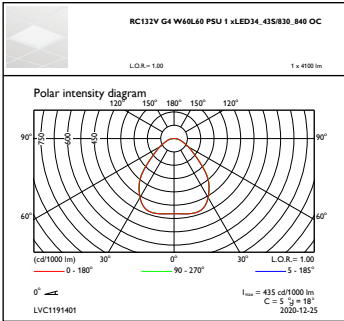

Controls and Dimming

Dimmable	No
----------	----

Mechanical and Housing

Housing material	Steel
Reflector material	Acrylate
Optic material	Polystyrene
Optical cover/lens material	Polystyrene
Fixation material	-
Optical cover/lens finish	Opal
Overall length	595 mm
Overall width	595 mm
Overall height	11 mm
Colour	White
Dimensions (height x width x depth)	11 x 595 x 595 mm (0.4 x 23.4 x 23.4 in)

Initial luminous flux (system flux)	4300 lm
Luminous flux tolerance	+/-10%
Initial LED luminaire efficacy	125 lm/W

Init. Corr. Colour Temperature	3000 4000 K
Init. Colour rendering index	>80
Initial chromaticity	(0.39, 0.39) SDCM ≤3
Initial input power	30 35 W
Power consumption tolerance	+/-10%

Application Conditions

Ambient temperature range	+10 to +40 °C
Performance ambient temperature Tq	25 °C
Maximum dimming level	Not applicable
Suitable for random switching	Not applicable

Product Data

Full product code	871869996742000
Order product name	RC132V G4 LED36_43S/ 830_840PSUW60L60OCW3
EAN/UPC – product	8718699967420
Order code	96742000
SAP numerator – quantity per pack	1
Numerator – packs per outer box	1
SAP material	910505100564
SAP net weight (piece)	4.500 kg

Dimensional drawing

RC132V G4 LED36_43S/830_840PSUW60L60OCW3

Photometric data

OFPC1_RC132VG4W60L60PSU1xLED34_43S830_840OC

OFPC1_RC132VG4W60L60PSU1xLED34_43S830_840OC

IFGU1_RC132VG4W60L60PSU1xLED34_43S830_840OC