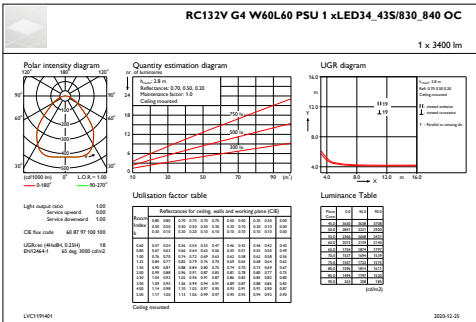

IFGU1_RC132VG4W60L60PSU1xLED34_43S830_840OC