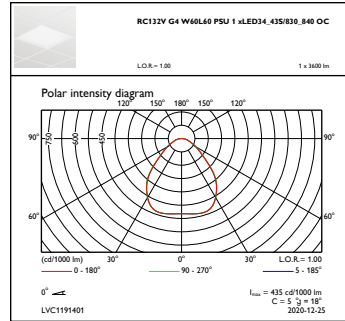

Controls and Dimming

Dimmable	No
----------	----

Mechanical and Housing

Housing material	Steel
Reflector material	Acrylate
Optic material	Polystyrene
Optical cover/lens material	Polystyrene
Fixation material	-
Optical cover/lens finish	Opal
Overall length	595 mm
Overall width	595 mm
Overall height	11 mm
Colour	White
Dimensions (height x width x depth)	11 x 595 x 595 mm (0.4 x 23.4 x 23.4 in)

Initial luminous flux (system flux)	4300 lm
Luminous flux tolerance	+/-10%
Initial LED luminaire efficacy	125 lm/W

Init. Corr. Colour Temperature	3000 4000 K
Init. Colour rendering index	>80
Initial chromaticity	(0.39, 0.39) SDCM ≤3
Initial input power	30 35 W
Power consumption tolerance	+/-10%

Application Conditions

Ambient temperature range	+10 to +40 °C
Performance ambient temperature Tq	25 °C
Maximum dimming level	Not applicable
Suitable for random switching	Not applicable

Product Data

Full product code	871869996742000
Order product name	RC132V G4 LED36_43S/ 830_840PSUW60L60OCW3
EAN/UPC – product	8718699967420
Order code	96742000
SAP numerator – quantity per pack	1
Numerator – packs per outer box	1
SAP material	910505100564
SAP net weight (piece)	4.500 kg

Dimensional drawing

RC132V G4 LED36_43S/830_840PSUW60L60OCW3

Photometric data

OFPC1_RC132VG4W60L60PSU1xLED34_43S830_840OC

OFPC1_RC132VG4W60L60PSU1xLED34_43S830_840OC

IFGU1_RC132VG4W60L60PSU1xLED34_43S830_840OC