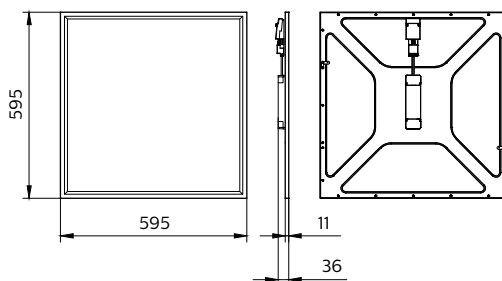

Controls and Dimming

Dimmable	No
----------	----

Mechanical and Housing

Housing material	Steel
Reflector material	Acrylate
Optic material	Polystyrene
Optical cover/lens material	Polystyrene
Fixation material	-
Optical cover/lens finish	Opal
Overall length	595 mm
Overall width	595 mm
Overall height	11 mm
Colour	White
Dimensions (height x width x depth)	11 x 595 x 595 mm (0.4 x 23.4 x 23.4 in)

Dimensional drawing

RC132V G4 LED36_43S/830_840PSUW60L60OCW3

Photometric data

OFPC1_RC132VG4W60L60PSU1xLED34_43S830_840OC

OFPC1_RC132VG4W60L60PSU1xLED34_43S830_840OC

IFGU1_RC132VG4W60L60PSU1xLED34_43S830_840OC