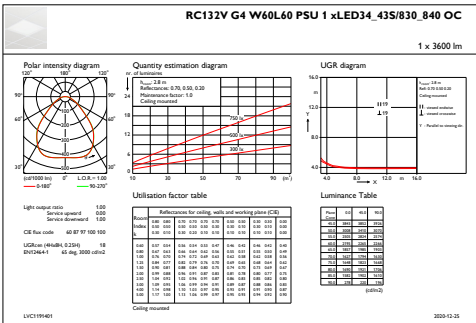

Controls and Dimming

Dimmable	No
----------	----

Mechanical and Housing

Housing material	Steel
Reflector material	Acrylate
Optic material	Polystyrene
Optical cover/lens material	Polystyrene
Fixation material	-
Optical cover/lens finish	Opal
Overall length	595 mm
Overall width	595 mm
Overall height	11 mm
Colour	White
Dimensions (height x width x depth)	11 x 595 x 595 mm (0.4 x 23.4 x 23.4 in)

Initial luminous flux (system flux)	4300 lm
Luminous flux tolerance	+/-10%
Initial LED luminaire efficacy	125 lm/W

Init. Corr. Colour Temperature	3000 4000 K
Init. Colour rendering index	>80
Initial chromaticity	(0.39, 0.39) SDCM ≤3
Initial input power	30 35 W
Power consumption tolerance	+/-10%

Application Conditions

Ambient temperature range	+10 to +40 °C
Performance ambient temperature Tq	25 °C
Maximum dimming level	Not applicable
Suitable for random switching	Not applicable

Product Data

Full product code	871869996742000
Order product name	RC132V G4 LED36_43S/ 830_840PSUW60L60OCW3
EAN/UPC – product	8718699967420
Order code	96742000
SAP numerator – quantity per pack	1
Numerator – packs per outer box	1
SAP material	910505100564
SAP net weight (piece)	4.500 kg

Dimensional drawing

RC132V G4 LED36_43S/830_840PSUW60L60OCW3

Photometric data

OFPC1_RC132VG4W60L60PSU1xLED34_43S830_840OC

OFPC1_RC132VG4W60L60PSU1xLED34_43S830_840OC

IFGU1_RC132VG4W60L60PSU1xLED34_43S830_840OC