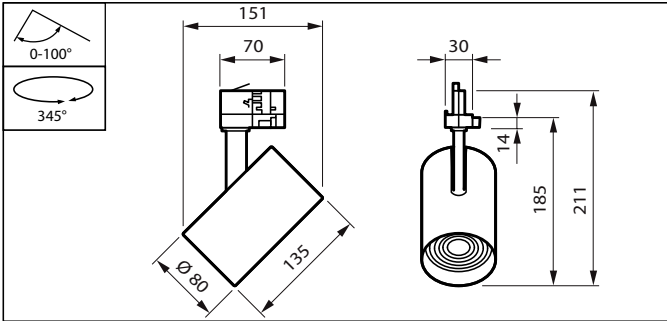

Dimensional drawing

TrueFashion ST700T-ST721T