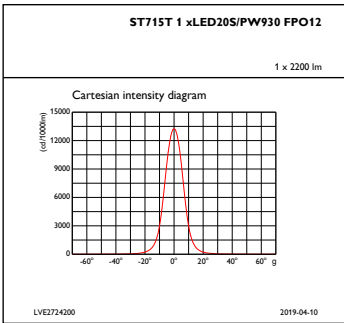

Controls and Dimming

Dimmable	No
----------	----

Mechanical and Housing

Housing material	Aluminum
Reflector material	-
Optic material	Polycarbonate
Optical cover/lens material	Polymethyl methacrylate
Fixation material	-
Optical cover/lens finish	Textured
Overall length	135 mm
Overall width	80 mm
Overall height	211 mm
Overall diameter	80 mm
Colour	Gray
Dimensions (height x width x depth)	211 x 80 x 135 mm (8.3 x 3.1 x 5.3 in)

Initial Performance (IEC Compliant)

Initial luminous flux (system flux)	2000 lm
Luminous flux tolerance	+/-10%
Initial LED luminaire efficacy	78 lm/W
Init. Corr. Colour Temperature	3000 K
Init. Colour rendering index	90
Initial chromaticity	(0.422, 0.386)
Initial input power	28 W
Power consumption tolerance	+/-10%

Dimensional drawing

TrueFashion ST700T-ST721T

Photometric data

IFAS1_ST715T1xLED20SPW930FPO12

IFPC1_ST715T1xLED20SPW930FPO12

IFCC1_ST715T1xLED20SPW930FPO12