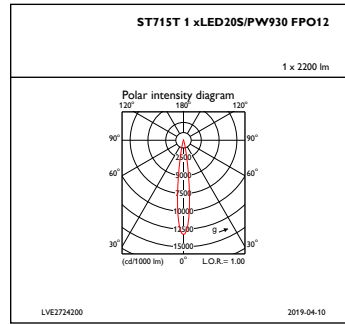

Product data

General Information			
Beam angle of light source	120 °	Optic type	12 [Beam angle 12°]
Light source colour	PremiumWhite with CRI ≥ 90 , and colour temperature 3,000 K	Luminaire light beam spread	12°
Light source replaceable	No	Control interface	-
Number of gear units	1 unit	Connection	No [-]
Driver/power unit/transformer	PSU [Power supply unit]	Cable	-
Driver included	Yes	Protection class IEC	Safety class II (II)
		Glow-wire test	650/30 [Temperature 650 °C, duration 30 s]

Controls and Dimming

Dimmable	No
----------	----

Mechanical and Housing

Housing material	Aluminum
Reflector material	-
Optic material	Polycarbonate
Optical cover/lens material	Polymethyl methacrylate
Fixation material	-
Optical cover/lens finish	Textured
Overall length	135 mm
Overall width	80 mm
Overall height	211 mm
Overall diameter	80 mm
Colour	Gray
Dimensions (height x width x depth)	211 x 80 x 135 mm (8.3 x 3.1 x 5.3 in)

Initial Performance (IEC Compliant)

Initial luminous flux (system flux)	2000 lm
Luminous flux tolerance	+/-10%
Initial LED luminaire efficacy	78 lm/W
Init. Corr. Colour Temperature	3000 K
Init. Colour rendering index	90
Initial chromaticity	(0.422, 0.386)
Initial input power	28 W
Power consumption tolerance	+/-10%

Dimensional drawing

TrueFashion ST700T-ST721T

Photometric data

IFAS1_ST715T1xLED20SPW930FPO12

IFPC1_ST715T1xLED20SPW930FPO12

IFCC1_ST715T1xLED20SPW930FPO12