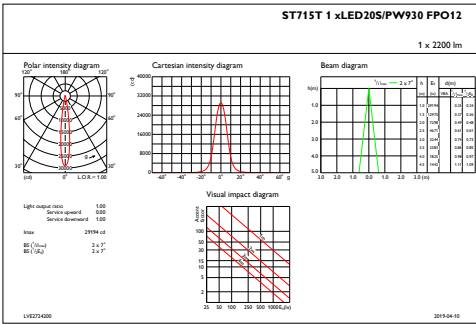

Photometric data

IFAS1_ST715T1xLED20SPW930FPO12