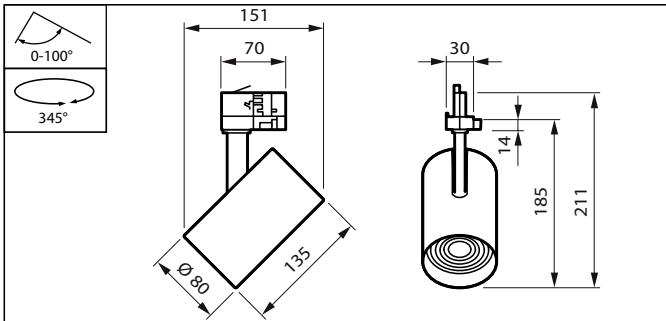

Dimensional drawing

TrueFashion ST700T-ST721T