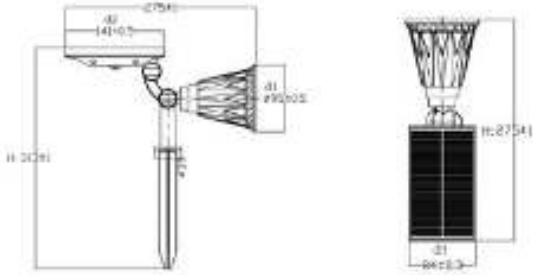

Application

- Landscape lighting

Warnings and Safety

- This product includes rechargeable batteries which must be adequately charged under sunlight before use

Essential SmartBright Solar Spots

Dimensional drawing

Temperature

Ambient temperature range	0 to +45 °C
---------------------------	-------------

Controls and Dimming

Dimmable	Yes
Configurability	Configurable

Mechanical and Housing

Housing Color	Black
Overall height	313 mm
Overall length	275 mm
Overall width	84 mm