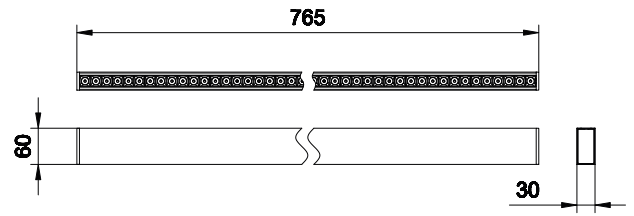

Application

- Retail
- Hospitality
- Fashion

Dimensional drawing

General Information

CE mark -

Light Technical

Optical cover/lens type Polycarbonate
Diffuser

Color rendering index (CRI) >80