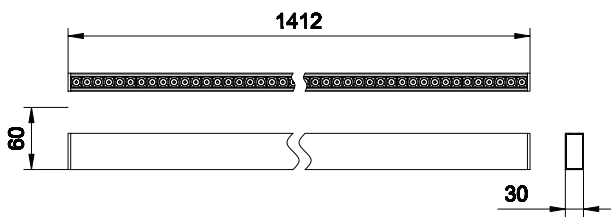

Application

- Retail
- Hospitality
- Fashion

Dimensional drawing

General Information

CE mark -

Light Technical

Optical cover/lens type Polycarbonate
Diffuser

Color rendering index (CRI) >80