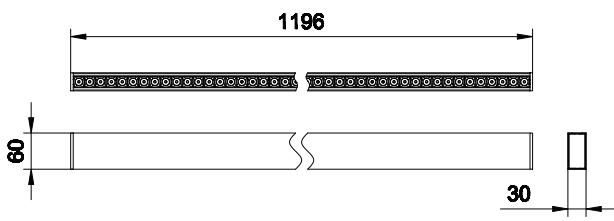

Application

- Retail
- Hospitality
- Fashion

Dimensional drawing

General Information

CE mark -

Light Technical

Optical cover/lens type Polycarbonate
Diffuser

Color rendering index (CRI) >80