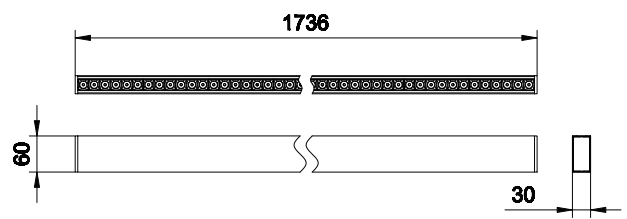

Application

- Retail
- Hospitality
- Fashion

Dimensional drawing

General Information

CE mark -

Light Technical

Optical cover/lens type Polycarbonate
Diffuser

Color rendering index (CRI) >80