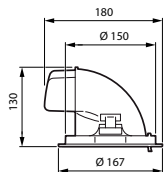

Versions

RS782B LuxSpace Accent
Performance Elbow Black

RS782B LuxSpace Accent
Performance Elbow Silver

Dimensional drawing

LuxSpace Accent Performance Elbow

Product details

RS782B LuxSpace Accent Performance Elbow Back View