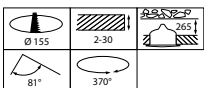

Versions

RS782B LuxSpace Accent
Performance Elbow Black

RS782B LuxSpace Accent
Performance Elbow Silver

Dimensional drawing

LuxSpace Accent Performance Elbow

Product details

RS782B LuxSpace Accent Performance Elbow Back View