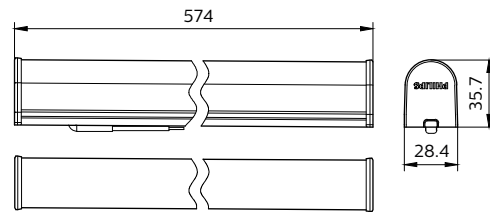

Essential Smartbright T8 Batten

Features

- 15,000 hrs life, L70/B50
- 1 Year warranty
- 2 lengths, 3 colors Increased number of options for easy application
- CRI 70, SDCM <lt;/> 7, 100 lm/W
- Mounting accessories included

Application

- Hospitality
- Offices
- Residential

Dimensional drawing