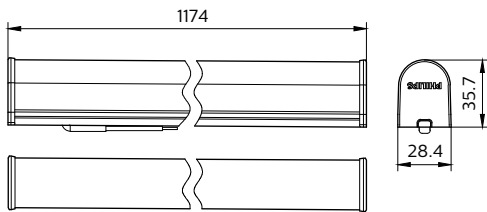

Application

- Hospitality
- Offices
- Residential

Dimensional drawing

Essential Smartbright T8 Batten

General Information

CE mark -

Light Technical

Optical cover/lens type Polycarbonate