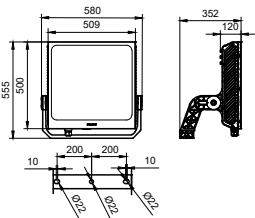

SportsStar Gen2

Versions

SportsStar Gen2 BVP680

Dimensional drawing

Product details

SportsStar Gen2 BVP680

SportsStar Gen2 BVP680