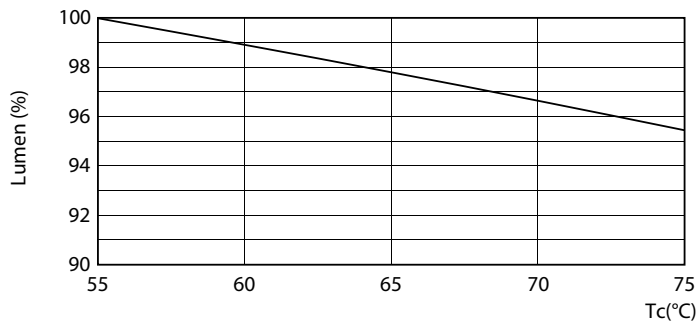

Master Value LEDtube T8

Photometric data

© 2021 Philips Lighting B.V. Page 11

LEDtube 220-240V G13 5ft 3700lm 6500k

Lifetime

LEDtube 220-240V G13 LumenVsTc