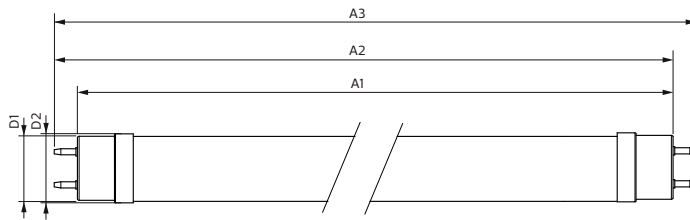

Master Value LEDtube T8

Product length	1500 mm
Approval and Application	
Energy efficiency label (EEL)	A++
Energy-saving product	Yes
Approval marks	RoHS compliance CE marking KEMA Keur certificate
Energy consumption kWh/1,000 hours	24 kWh
Product Data	
Full product code	871869964707000

Order product name	MASTER LEDtube VLE 1500mm UO 24W 865 T8
EAN/UPC – product	8718699647070
Order code	64707000
SAP numerator – quantity per pack	1
Numerator – packs per outer box	10
SAP material	929002022502
SAP net weight (piece)	0.270 kg

Dimensional drawing

Product	D1	D2	A1	A2	A3
MASTER LEDtube VLE 1500mm UO 24W 865 T8	25.8 mm	28 mm	1498.7 mm	1505.8 mm	1512.9 mm

TLED 5ft 220-240V 24-58W 3700lm6500K G13

Photometric data