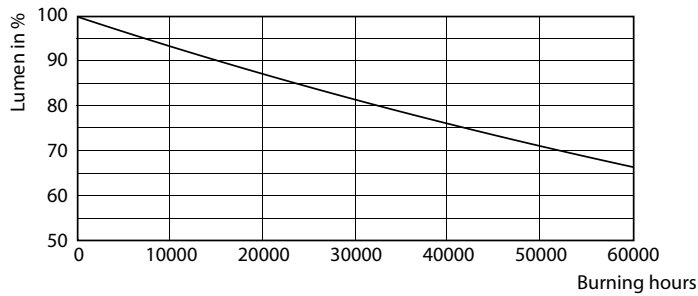

Product data

General Information	
Cap base	G13 [Medium Bi-Pin Fluorescent]
EU RoHS compliant	Yes
Nominal lifetime (nom.)	50000 h
Switching cycle	200,000X

Light Technical	
Colour Code	865 [CCT of 6,500 K]
Beam Angle (Nom)	240 °
Luminous flux (nom.)	3700 lm
Colour designation	Cool Daylight
Correlated Colour Temperature (Nom)	6500 K
Luminous efficacy (rated) (nom.)	154.00 lm/W
Colour consistency	<6
Colour rendering index (nom.)	83
LLMF at end of nominal lifetime (nom.)	70 %

LEDtube 220-240V G13 6500k

Master Value LEDtube T8

Photometric data

© 2021 Philips Lighting B.V. Page 11

LEDtube 220-240V G13 5ft 3700lm 6500k

Lifetime

LEDtube 220-240V G13 LumenVsTc

LEDtube 220-240V G13