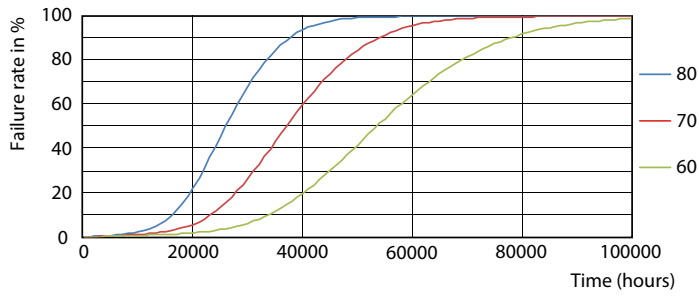

Master Value LEDtube T8

Lifetime

LEDtube 220-240V G13 FailureRate