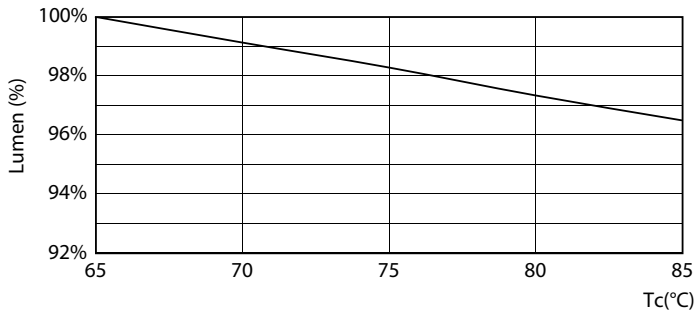

Product data

General Information		Power (Rated) (Nom)	
Cap base	G13 [Medium Bi-Pin Fluorescent]		20.5 W
EU RoHS compliant	Yes	Lamp current (max.)	97 mA
Nominal lifetime (nom.)	60000 h	Lamp current (min.)	89 mA
Switching cycle	200,000X	Starting time (nom.)	0.5 s
	Sphere	Warm-up time to 60% light (nom.)	0.5 s
		Power factor (nom.)	0.9
		Voltage (Nom)	220-240 V
Light Technical		Temperature	
Colour Code	865 [CCT of 6,500 K]	T-ambient (max.)	45 °C
Beam Angle (Nom)	190 °	T-ambient (min.)	-20 °C
Luminous flux (nom.)	3100 lm	T storage (max.)	65 °C
Colour designation	Cool Daylight	T storage (min.)	-40 °C
Correlated Colour Temperature (Nom)	6500 K	T-Case maximum (nom.)	65 °C
Luminous efficacy (rated) (nom.)	151.00 lm/W		
Colour consistency	<6	Controls and Dimming	
Colour rendering index (nom.)	80	Dimmable	No
LLMF at end of nominal lifetime (nom.)	70 %		
Operating and Electrical		Mechanical and Housing	
Input frequency	50 to 60 Hz	Lamp Finish	Frosted

LEDtube 220-240V G13 6500k

Master Value LEDtube T8

Photometric data

© 2021 Philips Lighting B.V. Page 11

LEDtube 220-240V G13 5ft 3100lm 6500k

Lifetime

LEDtube MAS SLR 20,5W 60K LumenVsTc-LMP

LEDtube MAS SLR 20,5W 60K FailureRate-LED