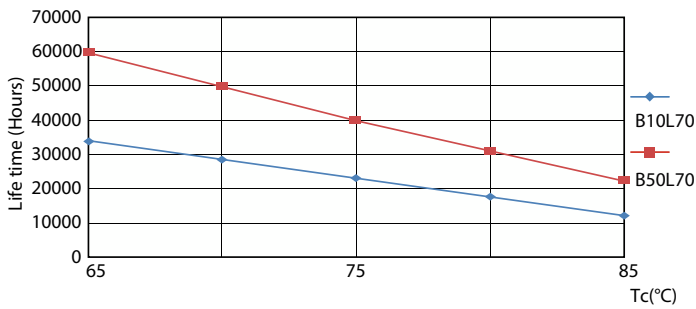

## Photometric data

© 2022 Philips Lighting B.V. Page 10

LEDtube 220-240V G13 5ft 3100lm 6500k

## Lifetime

LumenVsTc

FailureRate

LifetimeVsTc

Lumen Maintenance Diagram