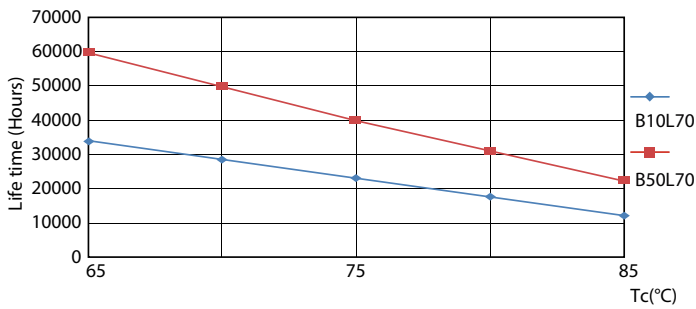

Product data

General Information		Power (Rated) (Nom)	
Cap base	G13 [Medium Bi-Pin Fluorescent]		20.5 W
EU RoHS compliant	Yes	Lamp current (max.)	97 mA
Nominal lifetime (nom.)	60000 h	Lamp current (min.)	89 mA
Switching cycle	200,000X	Starting time (nom.)	0.5 s
	Sphere	Warm-up time to 60% light (nom.)	0.5 s
		Power factor (nom.)	0.9
		Voltage (Nom)	220-240 V
Light Technical		Temperature	
Colour Code	865 [CCT of 6,500 K]	T-ambient (max.)	45 °C
Beam Angle (Nom)	190 °	T-ambient (min.)	-20 °C
Luminous flux (nom.)	3100 lm	T storage (max.)	65 °C
Colour designation	Cool Daylight	T storage (min.)	-40 °C
Correlated Colour Temperature (Nom)	6500 K	T-Case maximum (nom.)	65 °C
Luminous efficacy (rated) (nom.)	151.00 lm/W		
Colour consistency	<6	Controls and Dimming	
Colour rendering index (nom.)	80	Dimmable	No
LLMF at end of nominal lifetime (nom.)	70 %		
Operating and Electrical		Mechanical and Housing	
Input frequency	50 to 60 Hz	Lamp Finish	Frosted

LEDtube 220-240V G13 6500k

Master Value LEDtube T8

Photometric data

© 2021 Philips Lighting B.V. Page 11

LEDtube 220-240V G13 5ft 3100lm 6500k

Lifetime

LEDtube MAS SLR 20,5W 60K LumenVsTc-LMP

LEDtube MAS SLR 20,5W 60K FailureRate-LED