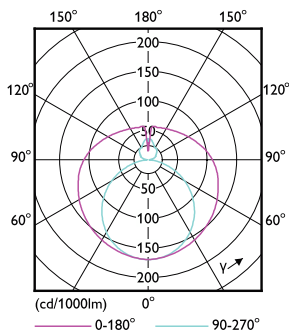

Light Distribution Diagram

LEDtube 220-240V G13 6500k