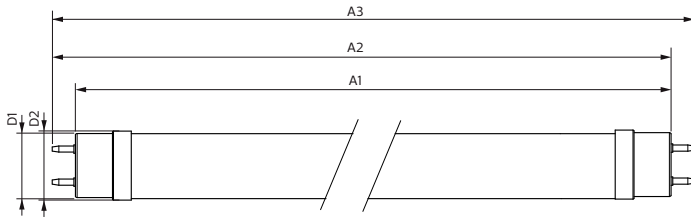

MASTER Value LEDtube T8

Controls and dimming

Dimmable	No

Mechanical and housing

Lamp Finish	Frosted
Bulb material	Glass
Product length	1500 mm
Bulb shape	Tube, double-ended

Approval and application

Energy Efficiency Class	D
Energy-saving product	Yes
Approval marks	RoHS compliance TUV CE marking KEMA Keur certificate
Energy consumption kWh/1,000 hours	21 kWh

1095870

Product data

Full product code	871869964695000
Order product name	MASTER LEDtube VLE 1500mm HO 20.5W 865 T8
EAN/UPC – product	8718699646950
Order code	64695000
SAP numerator – quantity per pack	1
Numerator – packs per outer box	10
SAP material	929002021902
Net Weight (Piece)	0.250 kg

Dimensional drawing

Product	D1	D2	A1	A2	A3
MASTER LEDtube VLE 1500mm HO 20.5W 865 T8	25.8 mm	28 mm	1498.7 mm	1505.8 mm	1512.9 mm

MASTER LEDtube VLE 1500mm HO 20.5W 865 T8

Photometric data