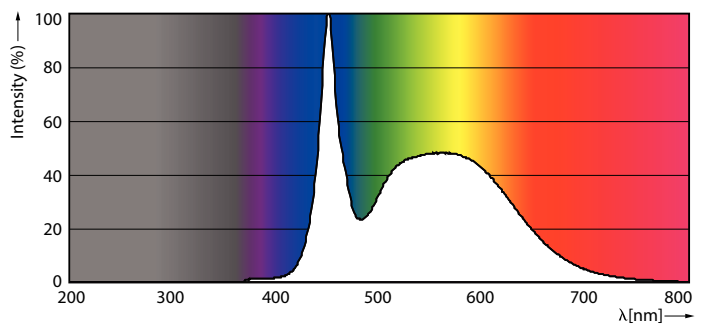

Light Distribution Diagram

LEDtube 220-240V G13 6500k