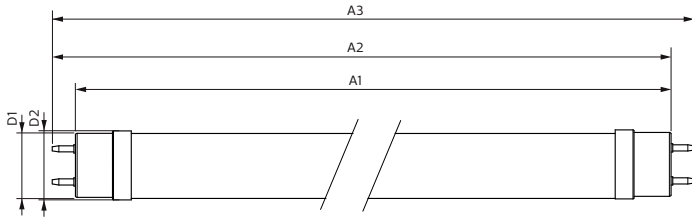

Product data

General Information		Power (Rated) (Nom)	
Cap base	G13 [Medium Bi-Pin Fluorescent]		20.5 W
EU RoHS compliant	Yes	Lamp current (max.)	97 mA
Nominal lifetime (nom.)	60000 h	Lamp current (min.)	89 mA
Switching cycle	200,000X	Starting time (nom.)	0.5 s
	Sphere	Warm-up time to 60% light (nom.)	0.5 s
		Power factor (nom.)	0.9
		Voltage (Nom)	220-240 V
Light Technical		Temperature	
Colour Code	865 [CCT of 6,500 K]	T-ambient (max.)	45 °C
Beam Angle (Nom)	190 °	T-ambient (min.)	-20 °C
Luminous flux (nom.)	3100 lm	T storage (max.)	65 °C
Colour designation	Cool Daylight	T storage (min.)	-40 °C
Correlated Colour Temperature (Nom)	6500 K	T-Case maximum (nom.)	65 °C
Luminous efficacy (rated) (nom.)	151.00 lm/W		
Colour consistency	<6	Controls and Dimming	
Colour rendering index (nom.)	80	Dimmable	No
LLMF at end of nominal lifetime (nom.)	70 %		
Operating and Electrical		Mechanical and Housing	
Input frequency	50 to 60 Hz	Lamp Finish	Frosted

Master Value LEDtube T8

Bulb material	Glass
Product length	1500 mm
Bulb shape	Tube, double-ended
Approval and Application	
Energy Efficiency Class	D
Energy-saving product	Yes
Approval marks	RoHS compliance CE marking KEMA Keur certificate
Energy consumption kWh/1,000 hours	21 kWh 403617

Product Data	
Full product code	871869964695000
Order product name	MASTER LEDtube VLE 1500mm HO 20.5W 865 T8
EAN/UPC – product	8718699646950
Order code	64695000
SAP numerator – quantity per pack	1
Numerator – packs per outer box	10
SAP material	929002021902
SAP net weight (piece)	0.270 kg

Dimensional drawing

Product	D1	D2	A1	A2	A3
MASTER LEDtube VLE 1500mm HO 20.5W 865 T8	25.8 mm	28 mm	1498.7 mm	1505.8 mm	1512.9 mm

TLED 5ft 220-240V20.5-58W3100lm6500K G13

Photometric data

LEDtube 220-240V G13