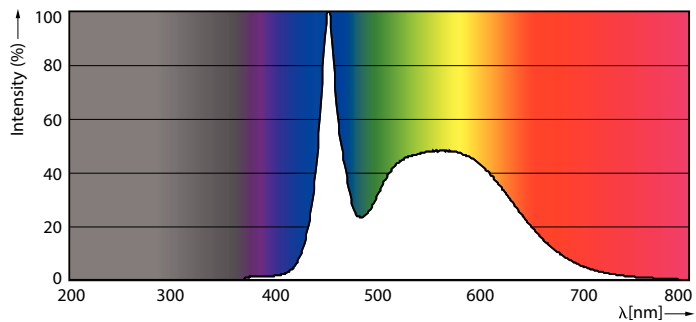

LEDtube 220-240V G13

LEDtube 220-240V G13 6500k