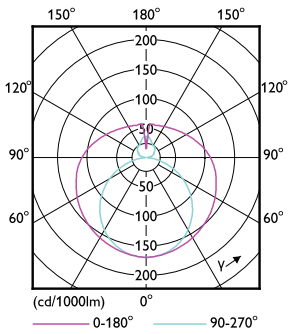

Product data

General Information		Power (Rated) (Nom)	
Cap base	G13 [Medium Bi-Pin Fluorescent]		20.5 W
EU RoHS compliant	Yes	Lamp current (max.)	97 mA
Nominal lifetime (nom.)	60000 h	Lamp current (min.)	89 mA
Switching cycle	200,000X	Starting time (nom.)	0.5 s
	Sphere	Warm-up time to 60% light (nom.)	0.5 s
		Power factor (nom.)	0.9
		Voltage (Nom)	220-240 V
Light Technical		Temperature	
Colour Code	865 [CCT of 6,500 K]	T-ambient (max.)	45 °C
Beam Angle (Nom)	190 °	T-ambient (min.)	-20 °C
Luminous flux (nom.)	3100 lm	T storage (max.)	65 °C
Colour designation	Cool Daylight	T storage (min.)	-40 °C
Correlated Colour Temperature (Nom)	6500 K	T-Case maximum (nom.)	65 °C
Luminous efficacy (rated) (nom.)	151.00 lm/W		
Colour consistency	<6	Controls and Dimming	
Colour rendering index (nom.)	80	Dimmable	No
LLMF at end of nominal lifetime (nom.)	70 %		
Operating and Electrical		Mechanical and Housing	
Input frequency	50 to 60 Hz	Lamp Finish	Frosted

Master Value LEDtube T8

Bulb material	Glass
Product length	1500 mm
Bulb shape	Tube, double-ended
Approval and Application	
Energy Efficiency Class	D
Energy-saving product	Yes
Approval marks	RoHS compliance CE marking KEMA Keur certificate
Energy consumption kWh/1,000 hours	21 kWh 403617

Dimensional drawing

Product	D1	D2	A1	A2	A3
MASTER LEDtube VLE 1500mm HO 20.5W 865 T8	25.8 mm	28 mm	1498.7 mm	1505.8 mm	1512.9 mm

TLED 5ft 220-240V20.5-58W3100lm6500K G13

Photometric data

LEDtube 220-240V G13