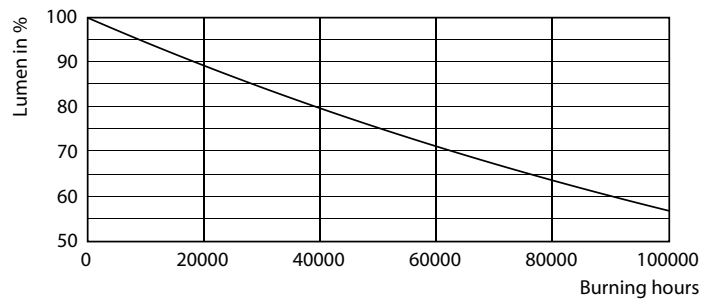

FailureRate

Lumen Maintenance Diagram