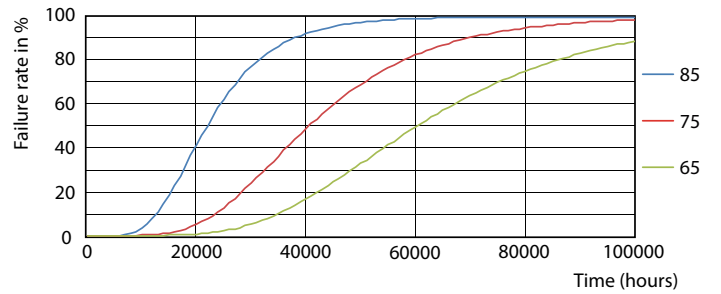

Product data

General Information		Power (Rated) (Nom)	
Cap base	G13 [Medium Bi-Pin Fluorescent]		20.5 W
EU RoHS compliant	Yes	Lamp current (max.)	97 mA
Nominal lifetime (nom.)	60000 h	Lamp current (min.)	89 mA
Switching cycle	200,000X	Starting time (nom.)	0.5 s
	Sphere	Warm-up time to 60% light (nom.)	0.5 s
		Power factor (nom.)	0.9
		Voltage (Nom)	220-240 V
Light Technical		Temperature	
Colour Code	865 [CCT of 6,500 K]	T-ambient (max.)	45 °C
Beam Angle (Nom)	190 °	T-ambient (min.)	-20 °C
Luminous flux (nom.)	3100 lm	T storage (max.)	65 °C
Colour designation	Cool Daylight	T storage (min.)	-40 °C
Correlated Colour Temperature (Nom)	6500 K	T-Case maximum (nom.)	65 °C
Luminous efficacy (rated) (nom.)	151.00 lm/W		
Colour consistency	<6	Controls and Dimming	
Colour rendering index (nom.)	80	Dimmable	No
LLMF at end of nominal lifetime (nom.)	70 %		
Operating and Electrical		Mechanical and Housing	
Input frequency	50 to 60 Hz	Lamp Finish	Frosted

LEDtube 220-240V G13 6500k

Master Value LEDtube T8

Photometric data

© 2021 Philips Lighting B.V. Page 11

LEDtube 220-240V G13 5ft 3100lm 6500k

Lifetime

LEDtube MAS SLR 20,5W 60K LumenVsTc-LMP

LEDtube MAS SLR 20,5W 60K FailureRate-LED