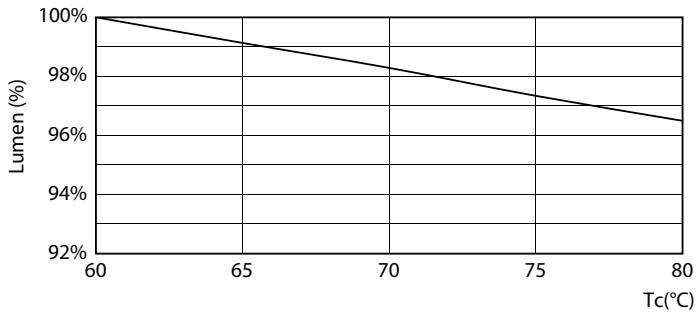

Product data

General information	
Cap base	G13 [Medium Bi-Pin Fluorescent]
CE mark	Yes
EU RoHS compliant	Yes
Nominal lifetime (nom.)	60000 h
Switching cycle	200000
	Sphere
Tier	MASTER Value

Light technical	
Colour Code	865 [CCT of 6,500 K]
Beam Angle (Nom)	190 °
Luminous flux (nom.)	2100 lm
Colour designation	Cool Daylight
Correlated Colour Temperature (Nom)	6500 K
Luminous efficacy (rated) (nom.)	150 lm/W
Colour consistency	<6
Colour rendering index (nom.)	80

Controls and dimming	
Dimmable	No

Mechanical and housing	
Lamp Finish	Frosted
Bulb material	Glass
Product length	1200 mm
Bulb shape	Tube, double-ended

Approval and application	
Energy Efficiency Class	D
Energy-saving product	Yes
Approval marks	RoHS compliance TUV CE marking KEMA Keur certificate

Light Distribution Diagram

MASTER Value LEDtube T8

Photometric data

LEDtube 220-240V G13 6500k

Lifetime

FailureRate

LifetimeVsTc

LumenVsTc