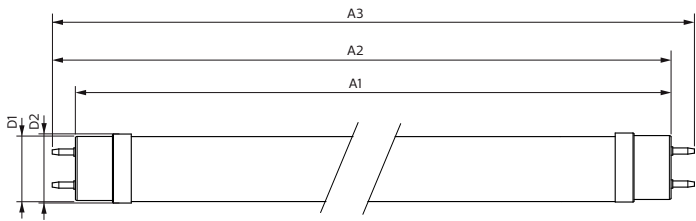

MASTER Value LEDtube T8

Controls and dimming	
Dimmable	No

Mechanical and housing	
Lamp Finish	Frosted
Bulb material	Glass
Product length	1200 mm
Bulb shape	Tube, double-ended

Approval and application	
Energy Efficiency Class	D
Energy-saving product	Yes
Approval marks	RoHS compliance TUV CE marking KEMA Keur certificate

Energy consumption kWh/1,000 hours	14 kWh
	1095867

Product data	
Full product code	871869964689900
Order product name	MASTER LEDtube VLE 1200mm HO 14W 865 T8
EAN/UPC – product	8718699646899
Order code	64689900
SAP numerator – quantity per pack	1
Numerator – packs per outer box	10
SAP material	929002021602
Net Weight (Piece)	0.210 kg

Dimensional drawing

Product	D1	D2	A1	A2	A3
MASTER LEDtube VLE 1200mm HO 14W 865 T8	25.8 mm	28 mm	1198.2 mm	1205.3 mm	1212.4 mm

MASTER LEDtube VLE 1200mm HO 14W 865 T8

Photometric data