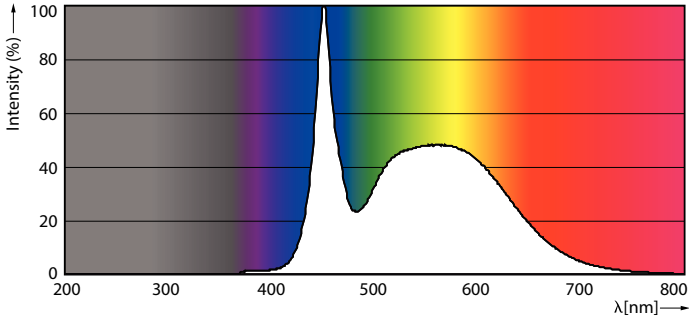

MASTER Value LEDtube T8

Photometric data

LEDtube 220-240V G13 6500k