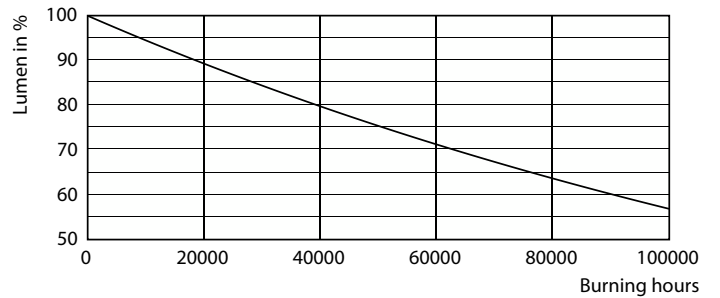

Light Distribution Diagram

MASTER Value LEDtube T8

Photometric data

LEDtube 220-240V G13 6500k

Lifetime

FailureRate

LifetimeVsTc

LumenVsTc