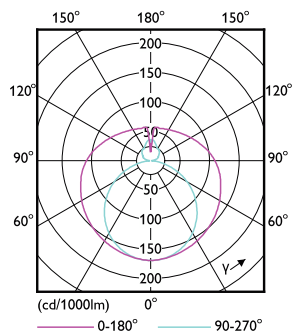

Controls and dimming	
Dimmable	No

Mechanical and housing	
Lamp Finish	Frosted
Bulb material	Glass
Product length	1200 mm
Bulb shape	Tube, double-ended

Approval and application	
Energy Efficiency Class	D
Energy-saving product	Yes
Approval marks	RoHS compliance TUV CE marking KEMA Keur certificate

Dimensional drawing

Product	D1	D2	A1	A2	A3
MASTER LEDtube VLE 1200mm HO 14W 865 T8	25.8 mm	28 mm	1198.2 mm	1205.3 mm	1212.4 mm

MASTER LEDtube VLE 1200mm HO 14W 865 T8

Photometric data

LEDtube 220-240V G13 4ft 2100lm 6500k