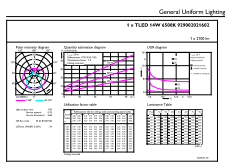

Energy consumption kWh/1,000 hours	14 kWh
	1095867

Product data	
Full product code	871869964689900
Order product name	MASTER LEDtube VLE 1200mm HO 14W 865 T8
EAN/UPC – product	8718699646899
Order code	64689900
SAP numerator – quantity per pack	1
Numerator – packs per outer box	10
SAP material	929002021602
Net Weight (Piece)	0.210 kg

Dimensional drawing

Product	D1	D2	A1	A2	A3
MASTER LEDtube VLE 1200mm HO 14W 865 T8	25.8 mm	28 mm	1198.2 mm	1205.3 mm	1212.4 mm

MASTER LEDtube VLE 1200mm HO 14W 865 T8

Photometric data

LEDtube 220-240V G13 4ft 2100lm 6500k