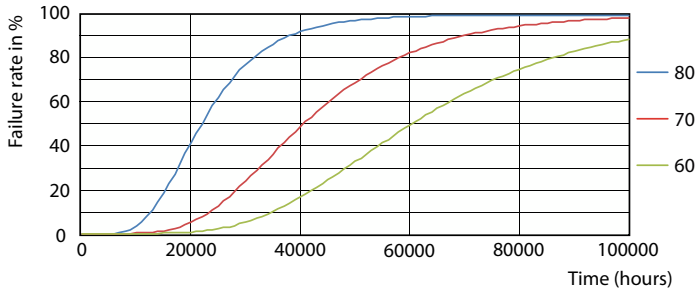

Light Distribution Diagram

MASTER Value LEDtube T8

Photometric data

LEDtube 220-240V G13 6500k

Lifetime

FailureRate

LifetimeVsTc

LumenVsTc