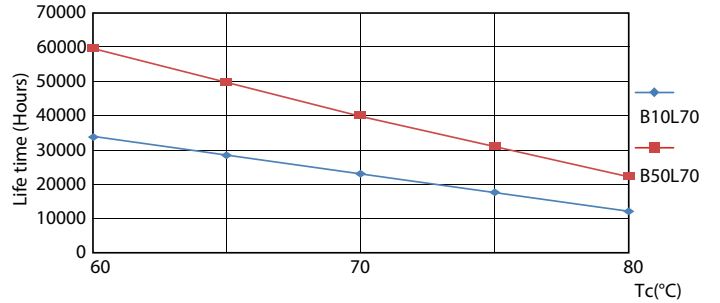

Light Distribution Diagram

MASTER Value LEDtube T8

Photometric data

LEDtube 220-240V G13 6500k

Lifetime

FailureRate

LifetimeVsTc

LumenVsTc