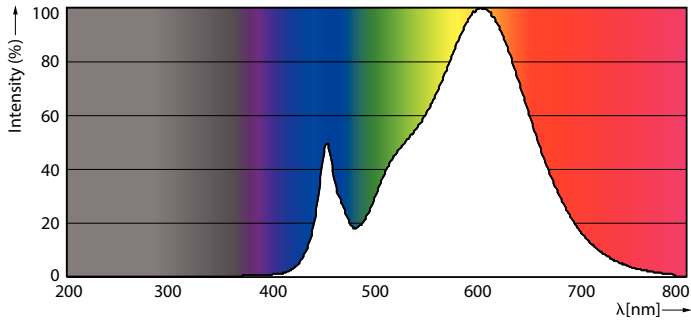

Master Value LEDtube T8

Photometric data

LEDtube 220-240V G13 3000k