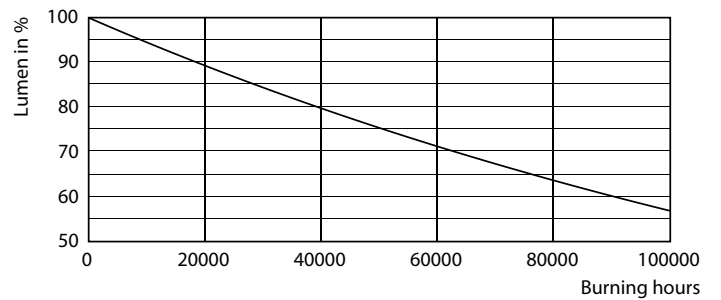

## Lifetime

LEDtube MAS SLR 8W 60K LumenVsTc-LMP

LEDtube MAS SLR 8W 60K LifetimeVsTc-LED

LEDtube MAS SLR 8W 60K FailureRate-LED

LEDtube\_60K