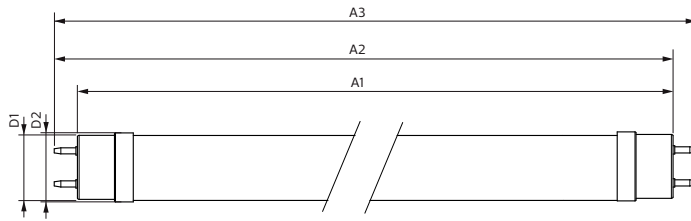

Master Value LEDtube T8

Bulb material	Glass
Product length	600 mm
Bulb shape	Tube, double-ended
Approval and Application	
Energy Efficiency Class	E
Energy-saving product	Yes
Approval marks	RoHS compliance CE marking KEMA Keur certificate
Energy consumption kWh/1,000 hours	8 kWh 403609

Product Data	
Full product code	871869964679000
Order product name	MASTER LEDtube VLE 600mm HO 8W 830 T8
EAN/UPC – product	8718699646790
Order code	64679000
SAP numerator – quantity per pack	1
Numerator – packs per outer box	10
SAP material	929002021102
SAP net weight (piece)	0.120 kg

Dimensional drawing

Product	D1	D2	A1	A2	A3
MASTER LEDtube VLE 600mm HO 8W 830 T8	25.8 mm	28 mm	588.5 mm	595.5 mm	602.5 mm

TLED 2ft 220-240V 8-18W 1000lm 3000K G13

Photometric data