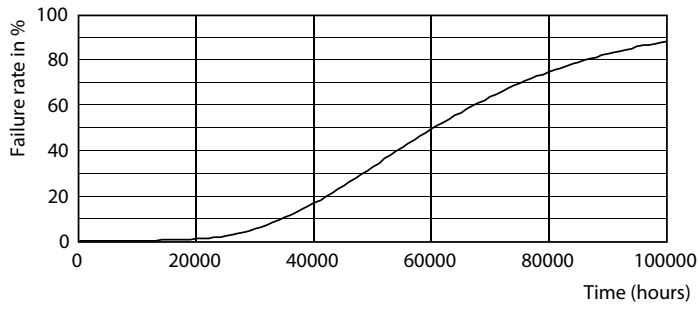

Master Value LEDtube T8

Lifetime

LEDtube_60K