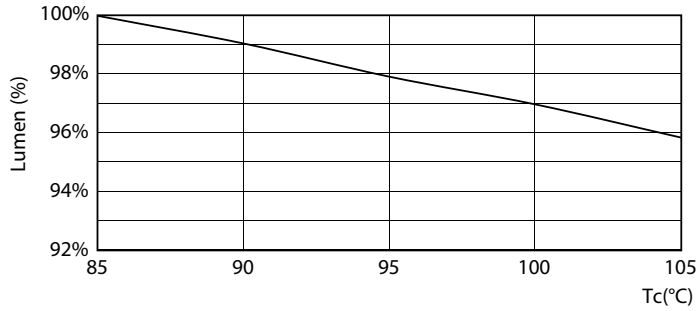

Lumen Maintenance Diagram - CorePro LED PLS 5W 830 2P G23