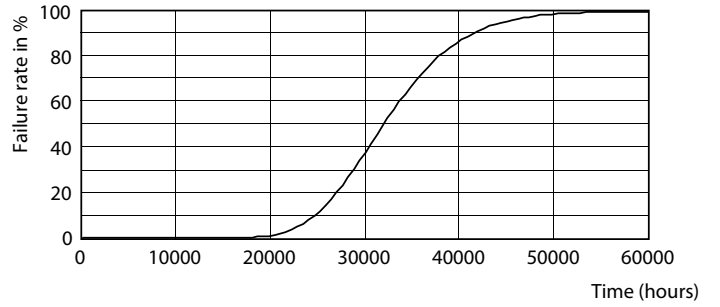

Life Expectancy Diagram - CorePro LED PLS 5W 830 2P G23

CorePro LED PLS

Lifetime