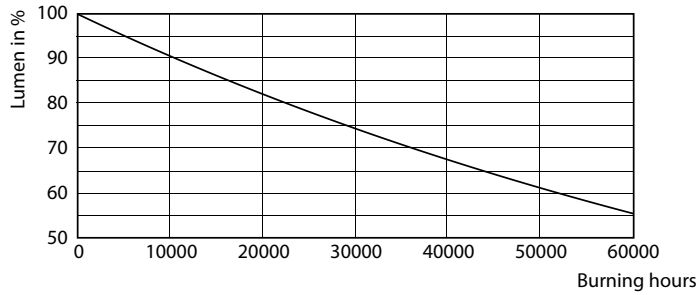

Product data

General Information	
Cap-Base	G23 [G23]
Nominal lifetime	30,000 hour(s)
Switching Cycle	50,000
Lighting Technology	LED
Flux measurement reference	Sphere
CE mark	Yes
EU RoHS compliant	Yes

Light Technical	
Color Code	830 [CCT of 3000K]
Beam Angle (Nom)	120 degree(s)
Luminous Flux	520 lumen
Color Designation	White (WH)
Correlated Color Temperature (Nom)	3000 K
Luminous Efficacy (rated) (Nom)	104.00 lm/W
Color Consistency	<6
Color rendering index (CRI)	82
LLMF At End Of Nominal Lifetime (Nom)	70 %
Photobiological safety according to EN 62471 RGO	

Dimensional drawing

Product	D	D1	A1	A2	A3
CorePro LED PLS 5W 830 2P G23	31.1 mm	15.8 mm	108 mm	144 mm	166 mm

Photometric data

Spectral Power Distribution Colour - CorePro LED PLS 5W 830 2P G23

General uniform lighting - CorePro LED PLS 5W 830 2P G23

Light Distribution Diagram - CorePro LED PLS 5W 830 2P G23

CorePro LED PLS

Lifetime

Life Expectancy Diagram - CorePro LED PLS 5W 830 2P G23

Life Expectancy Diagram - CorePro LED PLS 5W 830 2P G23

Lumen Maintenance Diagram - CorePro LED PLS 5W 830 2P G23