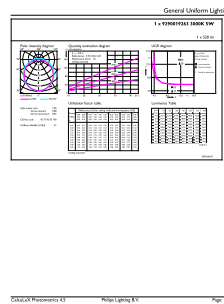

Product data

General Information	
Cap-Base	G23 [G23]
Nominal lifetime	30,000 hour(s)
Switching Cycle	50,000
Lighting Technology	LED
Flux measurement reference	Sphere
CE mark	Yes
EU RoHS compliant	Yes

Light Technical	
Color Code	830 [CCT of 3000K]
Beam Angle (Nom)	120 degree(s)
Luminous Flux	520 lumen
Color Designation	White (WH)
Correlated Color Temperature (Nom)	3000 K
Luminous Efficacy (rated) (Nom)	104.00 lm/W
Color Consistency	<6
Color rendering index (CRI)	82
LLMF At End Of Nominal Lifetime (Nom)	70 %
Photobiological safety according to EN 62471 RGO	

Approval and Application	
Energy Efficiency Class	F
Energy Saving Product	Yes

CorePro LED PLS

Approval Marks	TUV CE marking RoHS compliance KEMA Keur certificate
Energy Consumption kWh/1000 h	5 kWh
EPREL Registration Number	403566
Product Data	
Full product code	871869959666800
Order product name	CorePro LED PLS 5W 830 2P G23
Order code	59666800

Numerator - Quantity Per Pack	1
Numerator - Packs per outer box	20
Material Nr. (12NC)	929001926302
Full product name	CorePro LED PLS 5W 830 2P G23
EAN/UPC - Case	8718699596675
EAN/UPC - Product/Case	8718699596668

Dimensional drawing

Product	D	D1	A1	A2	A3
CorePro LED PLS 5W 830 2P G23	31.1 mm	15.8 mm	108 mm	144 mm	166 mm

Photometric data

Spectral Power Distribution Colour - CorePro LED PLS 5W 830 2P G23

General uniform lighting - CorePro LED PLS 5W 830 2P G23