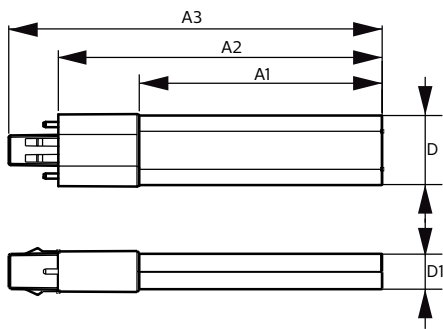

Temperature	
Ambient temperature range	-20 °C to 45 °C
T-Case Maximum (Nom)	83 °C

Controls and Dimming	
Dimmable	No

Mechanical and Housing	
Bulb Material	Plastic
Product Length	170 mm
Bulb Shape	Tube, single-ended

Dimensional drawing

Product	D	D1	A1	A2	A3
CorePro LED PLS 5W 830 2P G23	31.1 mm	15.8 mm	108 mm	144 mm	166 mm

Photometric data

Spectral Power Distribution Colour - CorePro LED PLS 5W 830 2P G23

General uniform lighting - CorePro LED PLS 5W 830 2P G23