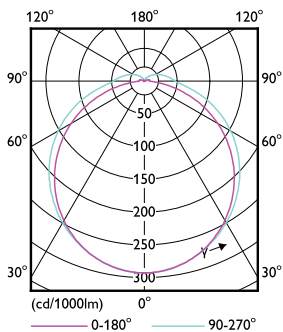

Dimensional drawing

Product	D	D1	A1	A2	A3
CorePro LED PLS 5W 830 2P G23	31.1 mm	15.8 mm	108 mm	144 mm	166 mm

Photometric data

Spectral Power Distribution Colour - CorePro LED PLS 5W 830 2P G23

General uniform lighting - CorePro LED PLS 5W 830 2P G23

Light Distribution Diagram - CorePro LED PLS 5W 830 2P G23

CorePro LED PLS

Lifetime

Life Expectancy Diagram - CorePro LED PLS 5W 830 2P G23

Life Expectancy Diagram - CorePro LED PLS 5W 830 2P G23

Lumen Maintenance Diagram - CorePro LED PLS 5W 830 2P G23