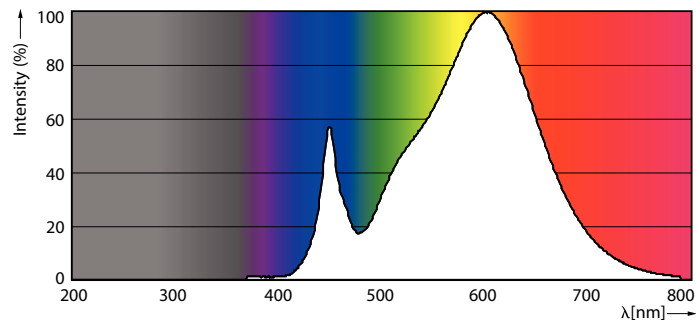

Product data

General Information	
Cap-Base	G23 [G23]
Nominal lifetime	30,000 hour(s)
Switching Cycle	50,000
Lighting Technology	LED
Flux measurement reference	Sphere
CE mark	Yes
EU RoHS compliant	Yes

Light Technical	
Color Code	830 [CCT of 3000K]
Beam Angle (Nom)	120 degree(s)
Luminous Flux	520 lumen
Color Designation	White (WH)
Correlated Color Temperature (Nom)	3000 K
Luminous Efficacy (rated) (Nom)	104.00 lm/W
Color Consistency	<6
Color rendering index (CRI)	82
LLMF At End Of Nominal Lifetime (Nom)	70 %
Photobiological safety according to EN 62471 RGO	

Approval and Application	
Energy Efficiency Class	F
Energy Saving Product	Yes

CorePro LED PLS

Approval Marks	TUV CE marking RoHS compliance KEMA Keur certificate
Energy Consumption kWh/1000 h	5 kWh
EPREL Registration Number	403566
Product Data	
Full product code	871869959666800
Order product name	CorePro LED PLS 5W 830 2P G23
Order code	59666800

Dimensional drawing

Product	D	D1	A1	A2	A3
CorePro LED PLS 5W 830 2P G23	31.1 mm	15.8 mm	108 mm	144 mm	166 mm

Photometric data

Spectral Power Distribution Colour - CorePro LED PLS 5W 830 2P G23

General uniform lighting - CorePro LED PLS 5W 830 2P G23