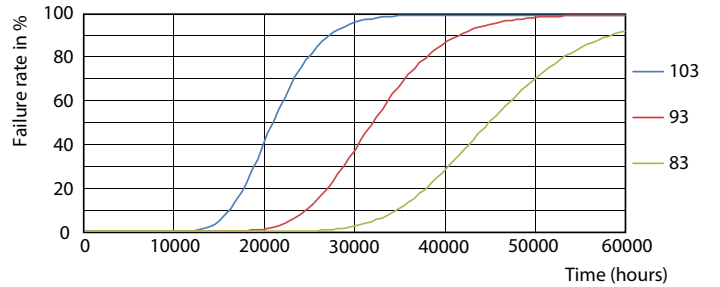

Light Distribution Diagram - CorePro LED PLS 5W 830 2P G23

CorePro LED PLS

Lifetime

Life Expectancy Diagram - CorePro LED PLS 5W 830 2P G23

Life Expectancy Diagram - CorePro LED PLS 5W 830 2P G23

Lumen Maintenance Diagram - CorePro LED PLS 5W 830 2P G23