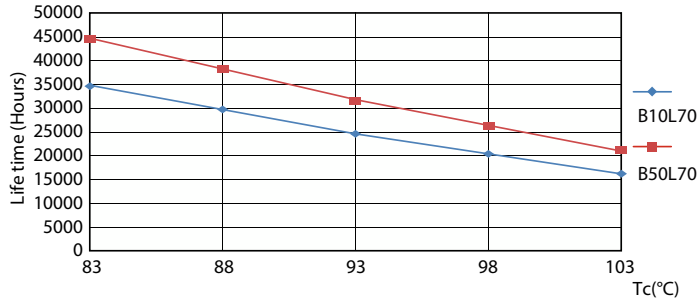

CorePro LED PLS

Lifetime

Life Expectancy Diagram - CorePro LED PLS 5W 830 2P G23