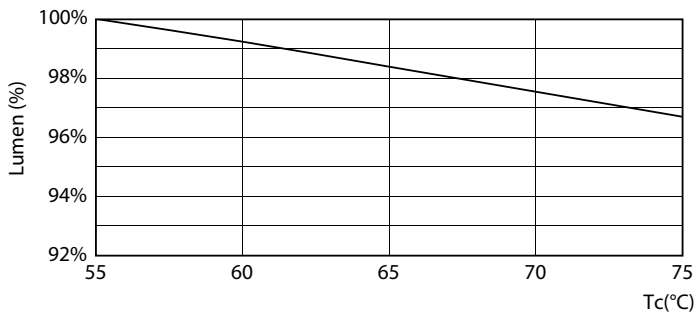

Lumen Maintenance Diagram - MAS LEDtube 1500mm HO 18.2W 865 T8

Lumen Maintenance Diagram - MAS LEDtube 1500mm HO 18.2W 865 T8