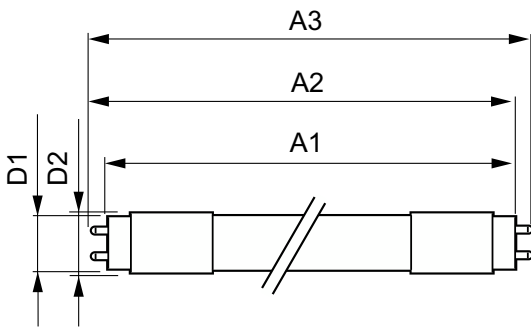

Warnings and Safety

• -

Product data

General Information		Color Consistency	
Cap-Base	G13 ROT (Rotating) [Medium Bi-Pin Fluorescent]	Color rendering index (CRI)	<6
Nominal lifetime	75,000 hour(s)	LLMF At End Of Nominal Lifetime (Nom)	80
Switching Cycle	200,000	Flickering value (PstLM)	70 %
Lighting Technology	LED	Stroboscopic effect value (SVM)	0.5
Flux measurement reference	Sphere	Photobiological safety according to EN 62471	0.2
CE mark	Yes	RGO	
EU RoHS compliant	Yes	Operating and Electrical	
Light Technical		Line Frequency	50 to 60 Hz
Color Code	865 [CCT of 6500K]	Input Frequency	50 to 60 Hz
Beam Angle (Nom)	160 degree(s)	Power Consumption	18.2 W
Luminous Flux	3,100 lumen	Starting Time (Nom)	0.5 s
Color Designation	Cool Daylight	Warm-up time to 60% light	0.5 s
Correlated Color Temperature (Nom)	6500 K	Power Factor (Fraction)	0.9
Luminous Efficacy (rated) (Nom)	170 lm/W	Voltage (Nom)	220-240 V
		LED alternative to fluorescent lamp power	58 W

MASTER LEDtube EM/Mains T8

Temperature	
Ambient temperature range	-20 °C to 45 °C
T-Case Maximum (Nom)	55 °C
Controls and Dimming	
Dimmable	No
Mechanical and Housing	
Bulb Finish	Frosted
Bulb Material	Plastic
Product Length	1,500 mm
Bulb Shape	Tube, double-ended
Approval and Application	
Energy Efficiency Class	C
Energy Saving Product	Yes
Approval Marks	RoHS compliance TUV CE marking KEMA Keur certificate

Dimensional drawing

Product	D1	D2	A1	A2	A3
MAS LEDtube 1500mm HO 18.2W 865 T8	25.8 mm	28 mm	1,498.8 mm	1,505.9 mm	1,513 mm

Photometric data

Spectral Power Distribution Colour - MAS LEDtube 1500mm HO 18.2W 865 T8