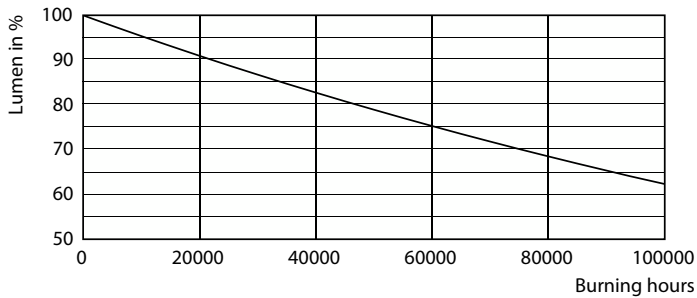

MASTER LEDtube EM/Mains T8

Photometric data

Lifetime