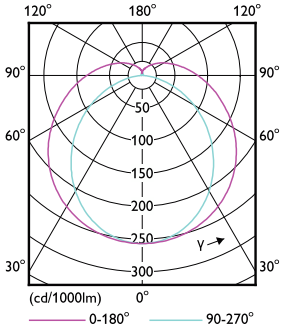

MASTER LEDtube EM/Mains T8

Photometric data

Light Distribution Diagram - MAS LEDtube 1500mm HO 18.2W 865 T8