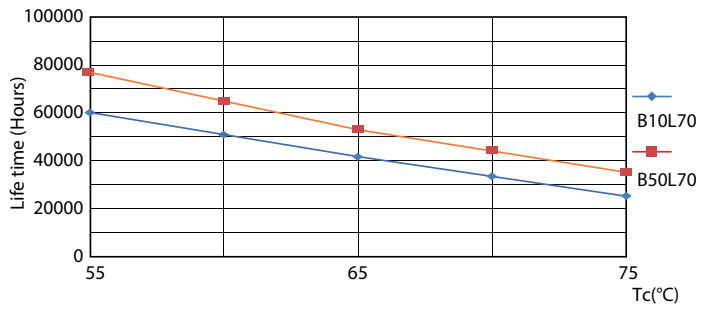

MASTER LEDtube EM/Mains T8

Lifetime

Life Expectancy Diagram - MAS LEDtube 1500mm HO 18.2W 865 T8