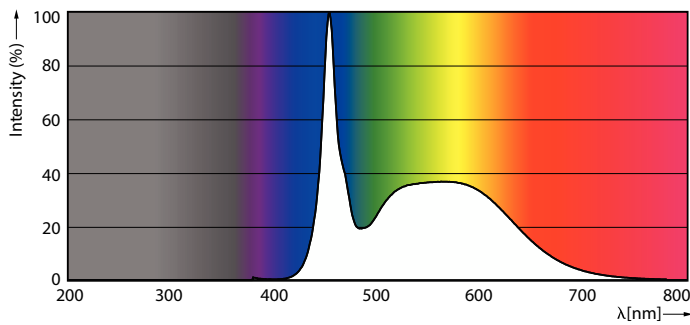

Photometric data

Spectral Power Distribution Colour - MAS LEDtube 1500mm HO 18.2W 865 T8

General uniform lighting - MAS LEDtube 1500mm HO 18.2W 865 T8