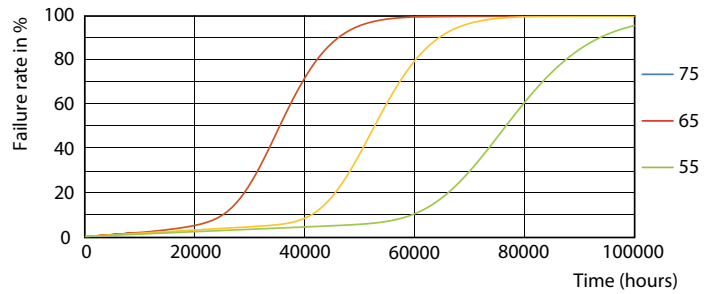

MASTER LEDtube EM/Mains T8

Photometric data

Lifetime