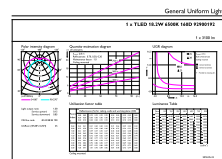

Warnings and Safety

• -

Product data

General Information		Color Consistency	
Cap-Base	G13 ROT (Rotating) [Medium Bi-Pin Fluorescent]	Color rendering index (CRI)	<6
Nominal lifetime	75,000 hour(s)	LLMF At End Of Nominal Lifetime (Nom)	80
Switching Cycle	200,000	Flickering value (PstLM)	70 %
Lighting Technology	LED	Stroboscopic effect value (SVM)	0.5
Flux measurement reference	Sphere	Photobiological safety according to EN 62471	0.2
CE mark	Yes	RGO	
EU RoHS compliant	Yes	Operating and Electrical	
Light Technical		Line Frequency	50 to 60 Hz
Color Code	865 [CCT of 6500K]	Input Frequency	50 to 60 Hz
Beam Angle (Nom)	160 degree(s)	Power Consumption	18.2 W
Luminous Flux	3,100 lumen	Starting Time (Nom)	0.5 s
Color Designation	Cool Daylight	Warm-up time to 60% light	0.5 s
Correlated Color Temperature (Nom)	6500 K	Power Factor (Fraction)	0.9
Luminous Efficacy (rated) (Nom)	170 lm/W	Voltage (Nom)	220-240 V
		LED alternative to fluorescent lamp power	58 W

Dimensional drawing

Product	D1	D2	A1	A2	A3
MAS LEDtube 1500mm HO 18.2W 865 T8	25.8 mm	28 mm	1,498.8 mm	1,505.9 mm	1,513 mm

Photometric data

Spectral Power Distribution Colour - MAS LEDtube 1500mm HO 18.2W 865 T8