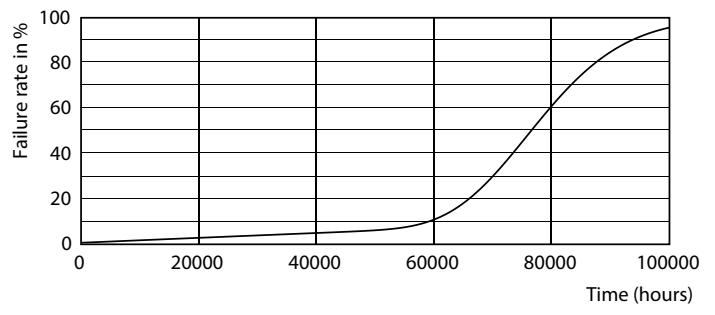

Life Expectancy Diagram - MAS LEDtube 1500mm HO 18.2W 865 T8

Life Expectancy Diagram - MAS LEDtube 1500mm HO 18.2W 865 T8