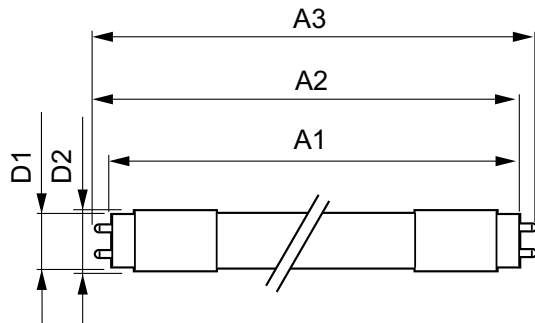

MASTER LEDtube EM/Mains

T-Case maximum (nom.)	60 °C
Controls and Dimming	
Dimmable	No
Mechanical and Housing	
Product length	1200 mm
Bulb shape	Tube, single-ended
Approval and Application	
Energy-saving product	Yes
Approval marks	RoHS compliance CE marking UL certificate KEMA Keur certificate
Energy consumption kWh/1,000 hours	18 kWh

Product Data

Full product code	871869681121400
Order product name	MASTER LEDtube 1200mm HO VWV 18W 865 T8
EAN/UPC – product	8718696811214
Order code	81121400
SAP numerator – quantity per pack	1
Numerator – packs per outer box	10
SAP material	929001877412
SAP net weight (piece)	0.220 kg

Dimensional drawing

TLED Master 100-277V 2100lm 18W4ft 6500K

Product	D1	D2	A1	A2	A3
MASTER LEDtube 1200mm HO VWV 18W 865 T8	25.8 mm	28 mm	1198.2 mm	1205.3 mm	1212.4 mm