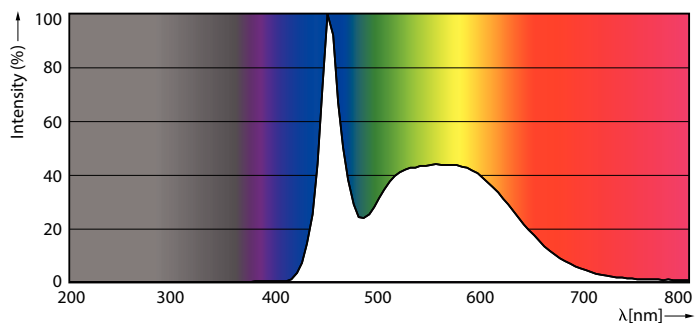

LEDtube_18W_G13_2100lm_865