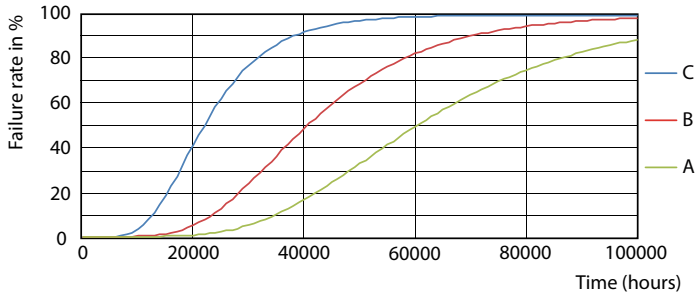

MASTER LEDtube EM/Mains

Photometric data

© 2021 Philips Lighting B.V. Page 10

LEDtube_18W_G13_2100lm_865_1

Lifetime