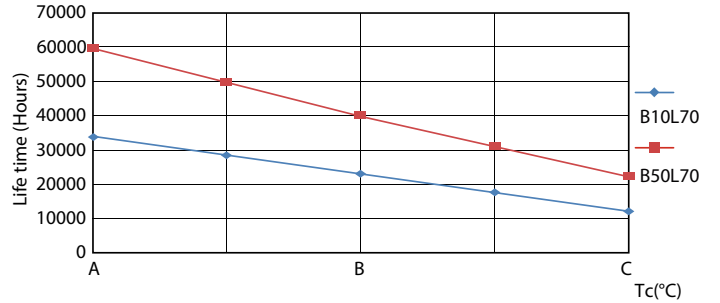

LEDtube_60K_LifetimeVsTc