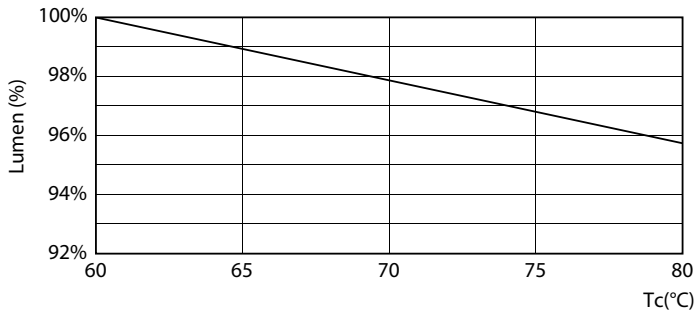

LEDtube_60K_FailureRate

LEDtube_60K_LumenVsTc