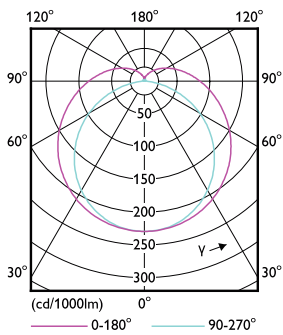

Photometric data

LEDtube_G13_2