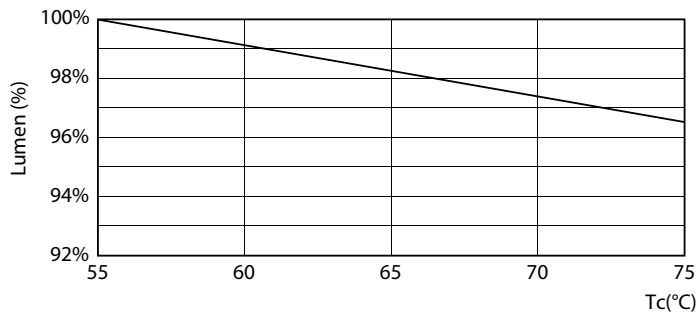

CorePro LEDtube EM/Mains

Photometric data

Spectral Power Distribution Colour

Lifetime

FailureRate

Life Expectancy Diagram

LumenVsTc

LifetimeVsTc