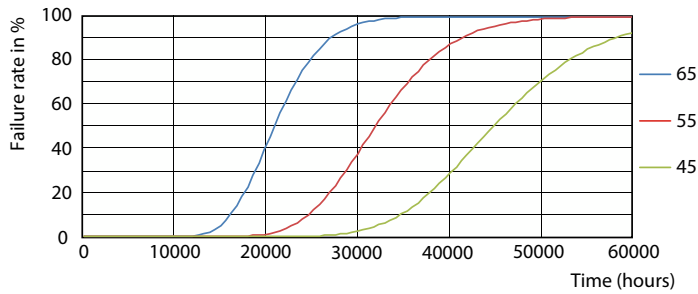

CorePro LEDtube EM/Mains

Photometric data

Spectral Power Distribution Colour

Lifetime

FailureRate

Life Expectancy Diagram

LumenVsTc

LifetimeVsTc