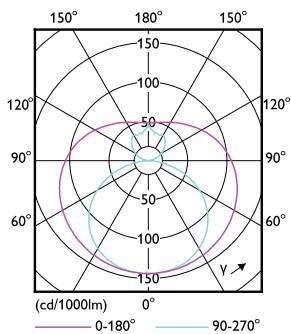

Controls and Dimming

Dimmable	No
----------	----

Mechanical and Housing

Lamp Finish	Frosted
Bulb material	Glass
Product length	1500 mm
Bulb shape	Tube, double-ended

Approval and Application

Energy Efficiency Class	E
Energy-saving product	Yes
Approval marks	RoHS compliance CE marking KEMA Keur certificate

Dimensional drawing

CorePro LEDtube 1500mm HO 24W 865 T8

Product	D1	D2	A1	A2	A3
CorePro LEDtube 1500mm HO 24W 865 T8	25.7 mm	28 mm	1500 mm	1507.1 mm	1514.2 mm

Photometric data

Light Distribution Diagram

General uniform lighting