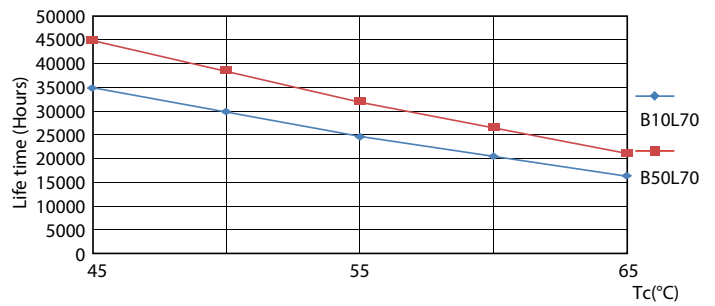

CorePro LEDtube EM/Mains

Photometric data

Spectral Power Distribution Colour

Lifetime

FailureRate

Life Expectancy Diagram

LumenVsTc

LifetimeVsTc