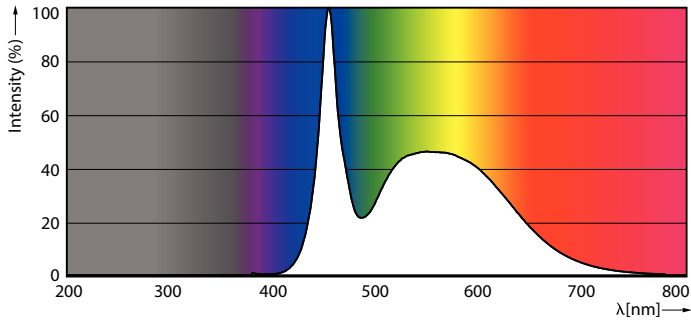

Light Technical	
Colour Code	865 [CCT of 6,500 K]
Beam Angle (Nom)	240 °
Luminous flux (nom.)	2700 lm
Colour designation	Cool Daylight
Correlated Colour Temperature (Nom)	6500 K
Luminous efficacy (rated) (nom.)	112.00 lm/W
Colour consistency	<6
Colour rendering index (nom.)	80

CorePro LEDtube EM/Mains

Photometric data

Spectral Power Distribution Colour

Lifetime

FailureRate

Life Expectancy Diagram

LumenVsTc

LifetimeVsTc