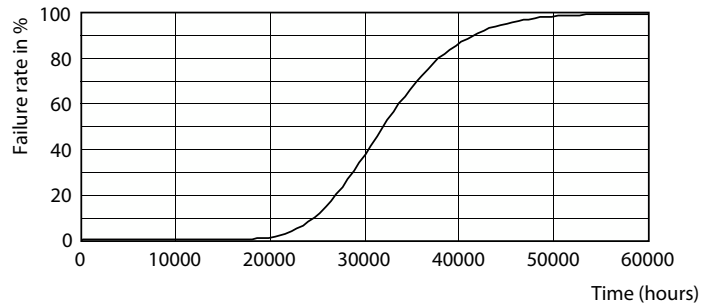

CorePro LEDtube EM/Mains

Photometric data

Spectral Power Distribution Colour

Lifetime

FailureRate

Life Expectancy Diagram

LumenVsTc

LifetimeVsTc