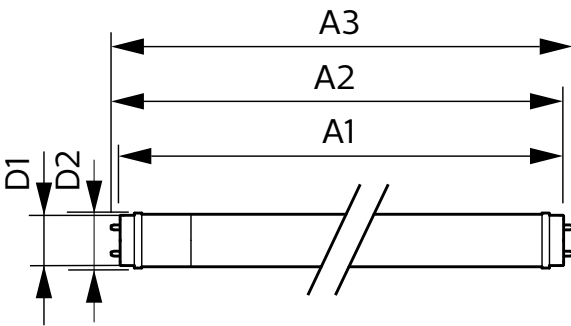

Controls and Dimming

Dimmable	No
----------	----

Mechanical and Housing

Lamp Finish	Frosted
Bulb material	Glass
Product length	1500 mm
Bulb shape	Tube, double-ended

Approval and Application

Energy Efficiency Class	E
Energy-saving product	Yes
Approval marks	RoHS compliance CE marking KEMA Keur certificate

Dimensional drawing

CorePro LEDtube 1500mm HO 24W 865 T8

Product	D1	D2	A1	A2	A3
CorePro LEDtube 1500mm HO 24W 865 T8	25.7 mm	28 mm	1500 mm	1507.1 mm	1514.2 mm

Photometric data

Light Distribution Diagram

General uniform lighting