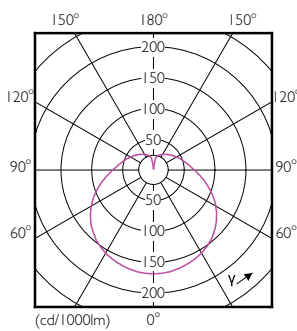

Product data

General Information	
Cap base	E27 [E27]
EU RoHS compliant	Yes
Nominal lifetime (nom.)	15000 h
Switching cycle	50,000X
Technical type	9-80W
Light Technical	
Colour Code	865 [CCT of 6,500 K]
Beam Angle (Nom)	120 °
Luminous flux (nom.)	950 lm
Colour designation	Cool Daylight
Correlated Colour Temperature (Nom)	6500 K
Luminous efficacy (rated) (nom.)	105.00 lm/W
Colour consistency	<6
Colour rendering index (nom.)	80
LLMF at end of nominal lifetime (nom.)	0.7 %
Operating and Electrical	
Input frequency	50 to 60 Hz
Power (Rated) (Nom)	9 W
Lamp current (nom.)	65 mA
Wattage equivalent	80 W

Starting time (nom.)	0.5 s
Warm-up time to 60% light (nom.)	0.5 s
Power factor (nom.)	0.5
Voltage (Nom)	220-240 V
Temperature	
T-Case maximum (nom.)	72 °C
Controls and Dimming	
Dimmable	No
Mechanical and Housing	
Bulb shape	R80 [R 80mm]
Approval and Application	
Suitable for accent lighting	No
Energy consumption kWh/1,000 hours	9 kWh
Product Data	
Full product code	871869679821800
Order product name	ESS LED 9W E27 6500K 230V R80
EAN/UPC – product	8718696798218
Order code	79821800

Essential LED

SAP numerator – quantity per pack	1
Numerator – packs per outer box	12
SAP material	929001858108

SAP net weight (piece)	0.036 kg
------------------------	----------

Dimensional drawing

ESS LED 9W E27 6500K 230V R80

Product	D	C
ESS LED 9W E27 6500K 230V R80	80 mm	115 mm

Photometric data

LEDspot ESS 10W E27 R80 865 12D ND RCA

LEDspot ESS 10W E27 R80 865 12D ND RCA

General Uniform Lighting

LEDspot ESS 10W E27 R80 865 12D ND RCA