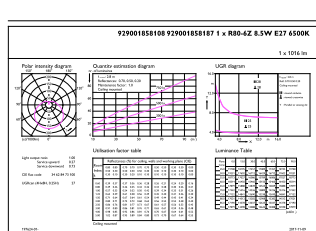

Product data

General Information	
Cap base	E27 [E27]
EU RoHS compliant	Yes
Nominal lifetime (nom.)	15000 h
Switching cycle	50,000X
Technical type	9-80W
Light Technical	
Colour Code	865 [CCT of 6,500 K]
Beam Angle (Nom)	120 °
Luminous flux (nom.)	950 lm
Colour designation	Cool Daylight
Correlated Colour Temperature (Nom)	6500 K
Luminous efficacy (rated) (nom.)	105.00 lm/W
Colour consistency	<6
Colour rendering index (nom.)	80
LLMF at end of nominal lifetime (nom.)	0.7 %
Operating and Electrical	
Input frequency	50 to 60 Hz
Power (Rated) (Nom)	9 W
Lamp current (nom.)	65 mA
Wattage equivalent	80 W

Starting time (nom.)	0.5 s
Warm-up time to 60% light (nom.)	0.5 s
Power factor (nom.)	0.5
Voltage (Nom)	220-240 V
Temperature	
T-Case maximum (nom.)	72 °C
Controls and Dimming	
Dimmable	No
Mechanical and Housing	
Bulb shape	R80 [R 80mm]
Approval and Application	
Suitable for accent lighting	No
Energy consumption kWh/1,000 hours	9 kWh
Product Data	
Full product code	871869679821800
Order product name	ESS LED 9W E27 6500K 230V R80
EAN/UPC – product	8718696798218
Order code	79821800

Product	D	C
ESS LED 9W E27 6500K 230V R80	80 mm	115 mm

Photometric data

LEDspot ESS 10W E27 R80 865 12D ND RCA

LEDspot ESS 10W E27 R80 865 12D ND RCA

General Uniform Lighting

LEDspot ESS 10W E27 R80 865 12D ND RCA