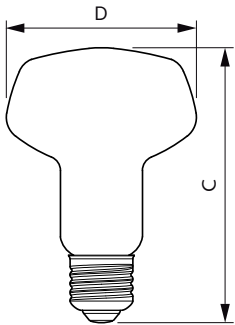

Essential LED

SAP numerator – quantity per pack	1
Numerator – packs per outer box	12
SAP material	929001858108

SAP net weight (piece)	0.036 kg

Dimensional drawing

ESS LED 9W E27 6500K 230V R80

Product	D	C
ESS LED 9W E27 6500K 230V R80	80 mm	115 mm