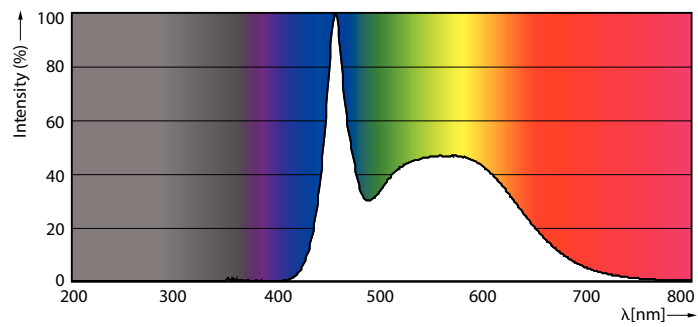

Photometric data

LEDspot ESS 10W E27 R80 865 12D ND RCA