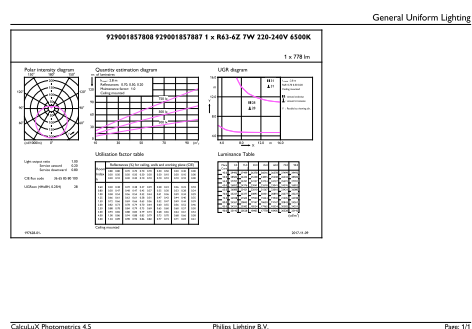

Photometric data

LEDspot ESS 7W E27 R63 865 12D ND RCA