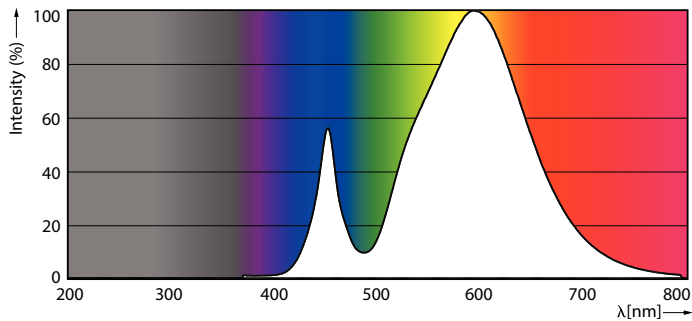

Product data

General Information	
Lighting Technology	LED
Switching Cycle	50,000
Nominal lifetime	50,000 hour(s)
Cap-Base	E39 [Single Contact Mogul Screw]
Light Technical	
Color Code	730 [CCT of 3000K]
Beam Angle (Nom)	360 degree(s)
Luminous Flux	8,000 lumen
Color Designation	White (WH)
Correlated Color Temperature (Nom)	3000 K
Luminous Efficacy (rated) (Nom)	133.33 lm/W
Color Consistency	ANSI 3000K
Color rendering index (CRI)	70
LLMF At End Of Nominal Lifetime (Nom)	70 %
Operating and Electrical	
Line Frequency	50 to 60 Hz
Input Frequency	50 to 60 Hz

Power Consumption	55 W
Lamp Current (Nom)	460 mA
Starting Time (Nom)	0.5 s
Warm-up time to 60% light	0.5 s
Power Factor (Fraction)	0.9
Voltage (Nom)	120-277 V
Temperature	
Ambient temperature range	-40 °C to 55 °C
T-Case Maximum (Nom)	60 °C
Controls and Dimming	
Dimmable	No
Mechanical and Housing	
Bulb Finish	Clear
Bulb Material	Plastic
Bulb Shape	Others

LED Urban TrueForce Lamps

Approval and Application

Energy Consumption kWh/1000 h	- kWh
Energy Certifications	DLC Standard
EU RoHS compliant	Yes

Product Data

Order product name	55ED28/LED/730/ND 120-277V G2 4/1
Order code	929001396804

Product	D	C
55ED28/LED/730/ND 120-277V G2 4/1	105 mm	204 mm

Photometric data

Spectral Power Distribution Colour - 55ED28/LED/730/ND 120-277V G2 4/1

General uniform lighting - 55ED28/LED/730/ND 120-277V G2 4/1