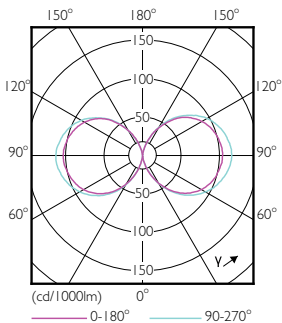

Product data

General Information	
Lighting Technology	LED
Switching Cycle	50,000
Nominal lifetime	50,000 hour(s)
Cap-Base	E39 [Single Contact Mogul Screw]
Light Technical	
Color Code	730 [CCT of 3000K]
Beam Angle (Nom)	360 degree(s)
Luminous Flux	8,000 lumen
Color Designation	White (WH)
Correlated Color Temperature (Nom)	3000 K
Luminous Efficacy (rated) (Nom)	133.33 lm/W
Color Consistency	ANSI 3000K
Color rendering index (CRI)	70
LLMF At End Of Nominal Lifetime (Nom)	70 %
Operating and Electrical	
Line Frequency	50 to 60 Hz
Input Frequency	50 to 60 Hz

Power Consumption	55 W
Lamp Current (Nom)	460 mA
Starting Time (Nom)	0.5 s
Warm-up time to 60% light	0.5 s
Power Factor (Fraction)	0.9
Voltage (Nom)	120-277 V
Temperature	
Ambient temperature range	-40 °C to 55 °C
T-Case Maximum (Nom)	60 °C
Controls and Dimming	
Dimmable	No
Mechanical and Housing	
Bulb Finish	Clear
Bulb Material	Plastic
Bulb Shape	Others

Numerator - Quantity Per Pack	1
Numerator - Packs per outer box	4
Material number (12NC)	929001396804
Full product name	55ED28/LED/730/ND 120-277V G2 4/1
EAN/UPC - Case	50046677473636

Dimensional drawing

Product	D	C
55ED28/LED/730/ND 120-277V G2 4/1	105 mm	204 mm

Photometric data

Spectral Power Distribution Colour - 55ED28/LED/730/ND 120-277V G2 4/1

General uniform lighting - 55ED28/LED/730/ND 120-277V G2 4/1