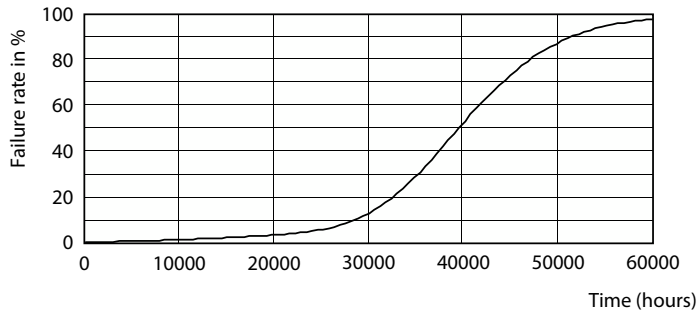

LED Urban TrueForce Lamps

Lifetime

Life Expectancy Diagram - 55ED28/LED/730/ND 120-277V G2 4/1

Lumen Maintenance Diagram - 55ED28/LED/730/ND 120-277V G2 4/1