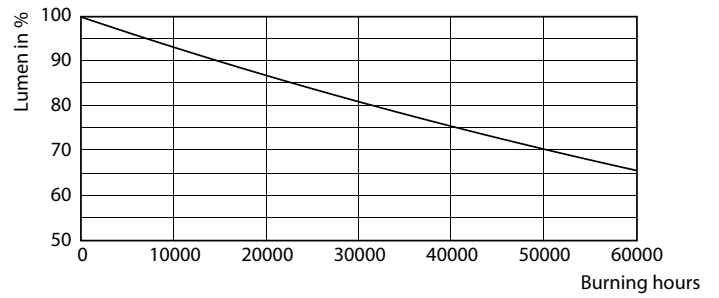

LED Urban TrueForce Lamps

Lifetime

Life Expectancy Diagram - 55ED28/LED/730/ND 120-277V G2 4/1

Lumen Maintenance Diagram - 55ED28/LED/730/ND 120-277V G2 4/1