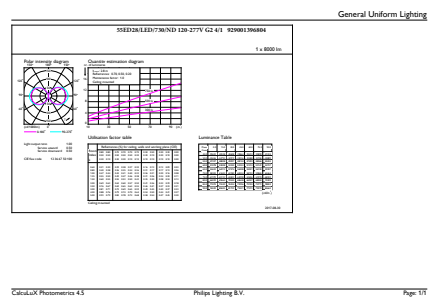

Product data

General Information	
Lighting Technology	LED
Switching Cycle	50,000
Nominal lifetime	50,000 hour(s)
Cap-Base	E39 [Single Contact Mogul Screw]
Light Technical	
Color Code	730 [CCT of 3000K]
Beam Angle (Nom)	360 degree(s)
Luminous Flux	8,000 lumen
Color Designation	White (WH)
Correlated Color Temperature (Nom)	3000 K
Luminous Efficacy (rated) (Nom)	133.33 lm/W
Color Consistency	ANSI 3000K
Color rendering index (CRI)	70
LLMF At End Of Nominal Lifetime (Nom)	70 %
Operating and Electrical	
Line Frequency	50 to 60 Hz
Input Frequency	50 to 60 Hz

LED Urban TrueForce Lamps

Approval and Application

Energy Consumption kWh/1000 h	- kWh
Energy Certifications	DLC Standard
EU RoHS compliant	Yes

Product Data

Order product name	55ED28/LED/730/ND 120-277V G2 4/1
Order code	929001396804

Numerator - Quantity Per Pack	1
Numerator - Packs per outer box	4
Material number (12NC)	929001396804
Full product name	55ED28/LED/730/ND 120-277V G2 4/1
EAN/UPC - Case	50046677473636

Dimensional drawing

Product	D	C
55ED28/LED/730/ND 120-277V G2 4/1	105 mm	204 mm

Photometric data

Spectral Power Distribution Colour - 55ED28/LED/730/ND 120-277V G2 4/1

General uniform lighting - 55ED28/LED/730/ND 120-277V G2 4/1