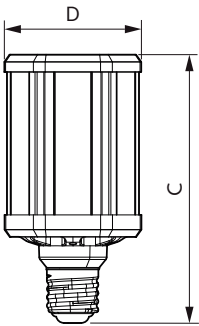

Product data

General Information	
Lighting Technology	LED
Switching Cycle	50,000
Nominal lifetime	50,000 hour(s)
Cap-Base	E39 [Single Contact Mogul Screw]
Light Technical	
Color Code	730 [CCT of 3000K]
Beam Angle (Nom)	360 degree(s)
Luminous Flux	8,000 lumen
Color Designation	White (WH)
Correlated Color Temperature (Nom)	3000 K
Luminous Efficacy (rated) (Nom)	133.33 lm/W
Color Consistency	ANSI 3000K
Color rendering index (CRI)	70
LLMF At End Of Nominal Lifetime (Nom)	70 %
Operating and Electrical	
Line Frequency	50 to 60 Hz
Input Frequency	50 to 60 Hz

Power Consumption	55 W
Lamp Current (Nom)	460 mA
Starting Time (Nom)	0.5 s
Warm-up time to 60% light	0.5 s
Power Factor (Fraction)	0.9
Voltage (Nom)	120-277 V
Temperature	
Ambient temperature range	-40 °C to 55 °C
T-Case Maximum (Nom)	60 °C
Controls and Dimming	
Dimmable	No
Mechanical and Housing	
Bulb Finish	Clear
Bulb Material	Plastic
Bulb Shape	Others

Numerator - Quantity Per Pack	1
Numerator - Packs per outer box	4
Material number (12NC)	929001396804
Full product name	55ED28/LED/730/ND 120-277V G2 4/1
EAN/UPC - Case	50046677473636

Dimensional drawing

Product	D	C
55ED28/LED/730/ND 120-277V G2 4/1	105 mm	204 mm

Photometric data

Spectral Power Distribution Colour - 55ED28/LED/730/ND 120-277V G2 4/1

General uniform lighting - 55ED28/LED/730/ND 120-277V G2 4/1