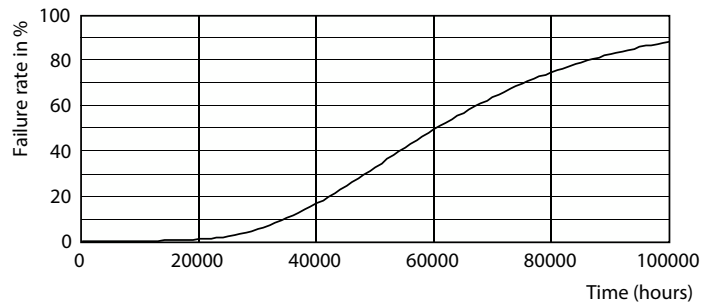

Lifetime

Life Expectancy Diagram - MAS LEDtube HF 1500mm HE 20W 840 T5

Lumen Maintenance Diagram - MAS LEDtube HF 1500mm HE 20W 840 T5

Life Expectancy Diagram - MAS LEDtube HF 1500mm HE 20W 840 T5

Life Expectancy Diagram - MAS LEDtube HF 1500mm HE 20W 840 T5