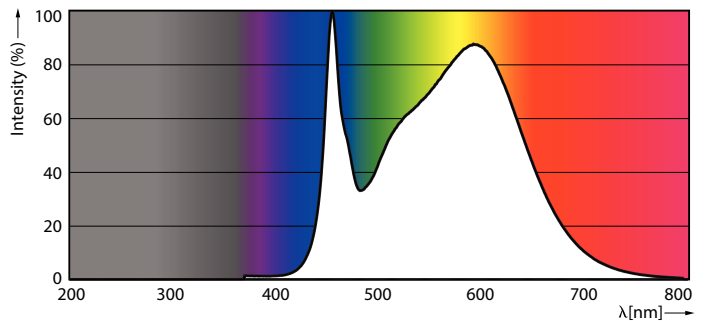

General uniform lighting - MAS LEDtube HF 1500mm HE 20W 840 T5

Spectral Power Distribution Colour - MAS LEDtube HF 1500mm HE 20W 840 T5