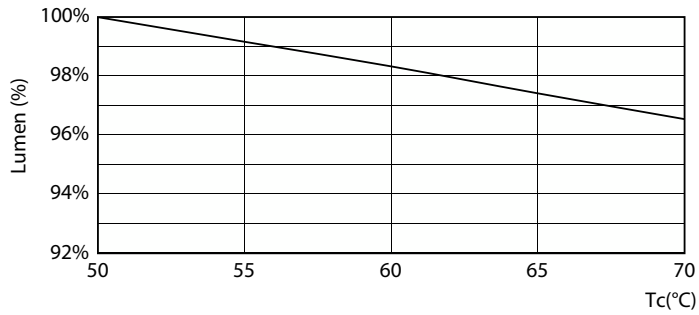

MASTER LEDtube InstantFit HF T5

Lifetime

Lumen Maintenance Diagram - MAS LEDtube HF 1500mm HE 20W 840 T5