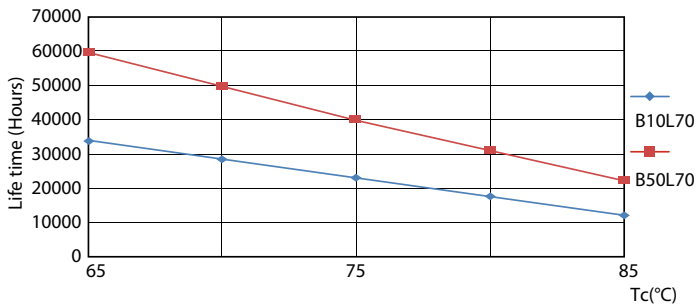

Lifetime

Life Expectancy Diagram - MAS LEDtube HF 1500mm HE 20W 840 T5