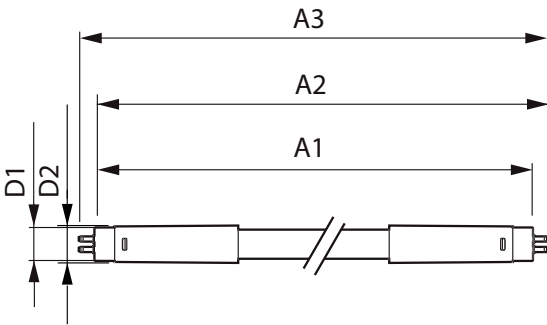

MASTER LEDtube InstantFit HF T5

Controls and Dimming

Dimmable	Yes - Check ballast compatibility

Mechanical and Housing

Bulb Finish	Frosted
Bulb Material	Glass
Product Length	1,500 mm
Bulb Shape	Tube, double-ended

Approval and Application

Energy Efficiency Class	D
Energy Saving Product	Yes
Approval Marks	RoHS compliance TUV CE marking KEMA Keur certificate
Energy Consumption kWh/1000 h	20 kWh

EPREL Registration Number	1384138

Product Data

Full product code	871869674337900
Order product name	MAS LEDtube HF 1500mm HE 20W 840 T5
Order code	74337900
Numerator - Quantity Per Pack	1
Numerator - Packs per outer box	10
Material Nr. (12NC)	929001391402
Full product name	Master LEDtube HF 1500mm HE 20W 840 T5
EAN/UPC - Case	8718696743386

Dimensional drawing

Product	D1	D2	A1	A2	A3
MAS LEDtube HF 1500mm HE 20W 840 T5	15.5 mm	18.8 mm	1,449 mm	1,456.1 mm	1,463.2 mm

Photometric data