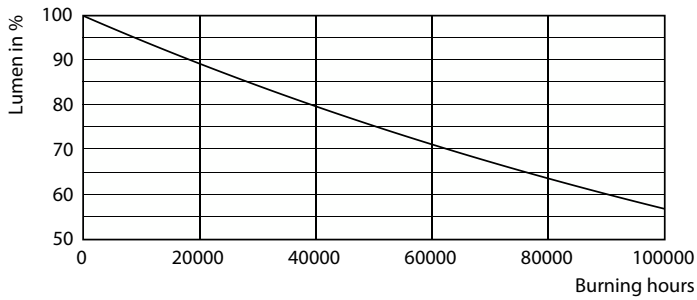

Lumen Maintenance Diagram - MAS LEDtube HF 1500mm HE 20W 840 T5