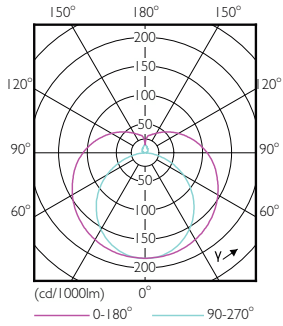

Dimensional drawing

| Product | D1 | D2 | A1 | A2 | A3 |
|--|---------|---------|----------|------------|------------|
| MAS LEDtube HF 1500mm HE 20W 840 T5 | 15.5 mm | 18.8 mm | 1,449 mm | 1,456.1 mm | 1,463.2 mm |

Photometric data

General uniform lighting - MAS LEDtube HF 1500mm HE 20W 840 T5

Spectral Power Distribution Colour - MAS LEDtube HF 1500mm HE 20W 840 T5

MASTER LEDtube InstantFit HF T5

Photometric data

Light Distribution Diagram - MAS LEDtube HF 1500mm HE 20W 840 T5

Lifetime

Life Expectancy Diagram - MAS LEDtube HF 1500mm HE 20W 840 T5

Lumen Maintenance Diagram - MAS LEDtube HF 1500mm HE 20W 840 T5

Life Expectancy Diagram - MAS LEDtube HF 1500mm HE 20W 840 T5

Life Expectancy Diagram - MAS LEDtube HF 1500mm HE 20W 840 T5