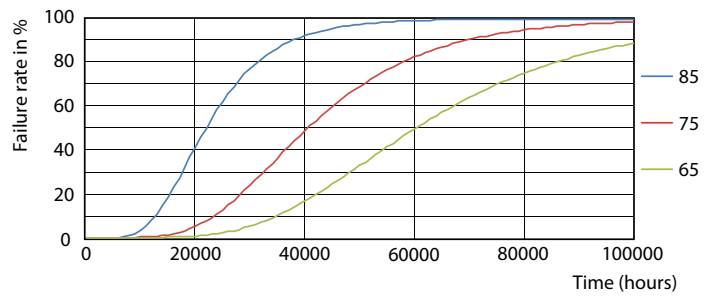

MASTER LEDtube InstantFit HF T5

Photometric data

Lifetime

Lumen Maintenance Diagram - MAS LEDtube HF 1500mm HE 20W 840 T5