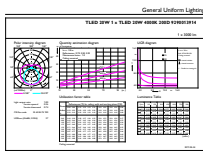

Photometric data

General uniform lighting - MAS LEDtube HF 1500mm HE 20W 840 T5

Spectral Power Distribution Colour - MAS LEDtube HF 1500mm HE 20W 840 T5