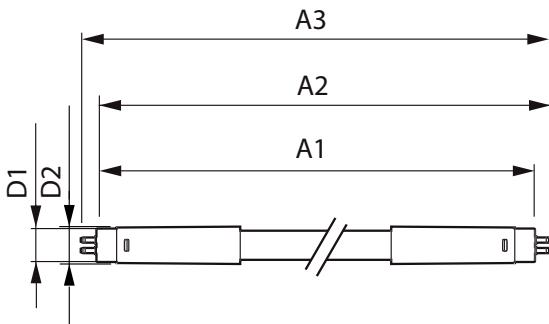

Product data

General information	
Cap base	G5 [G5]
CE mark	Yes
EU RoHS compliant	Yes
Nominal lifetime (nom.)	60000 h
Switching cycle	50000
	Sphere
Tier	MASTER

Light technical	
Colour Code	830 [CCT of 3,000 K]
Beam Angle (Nom)	200 °
Luminous flux (nom.)	2800 lm
Colour designation	White (WH)
Correlated Colour Temperature (Nom)	3000 K
Luminous efficacy (rated) (nom.)	140.00 lm/W
Colour consistency	<6
Colour rendering index (nom.)	80

Temperature	
T-ambient (max.)	45 °C
T-ambient (min.)	-20 °C
T storage (max.)	65 °C
T storage (min.)	-40 °C

MASTER LEDtube InstantFit HF T5

T-Case maximum (nom.)	65 °C
Controls and dimming	
Dimmable	Yes – Check ballast compatibility
Mechanical and housing	
Lamp Finish	Frosted
Bulb material	Glass
Product length	1500 mm
Bulb shape	Tube, double-ended
Approval and application	
Energy Efficiency Class	E
Energy-saving product	Yes
Approval marks	RoHS compliance TUV CE marking KEMA Keur certificate

Energy consumption kWh/1,000 hours	20 kWh
	406189
Product data	
Full product code	871869674335500
Order product name	Master LEDtube HF 1500mm HE 20W 830 T5
EAN/UPC – product	8718696743355
Order code	74335500
SAP numerator – quantity per pack	1
Numerator – packs per outer box	10
SAP material	929001391302
Net Weight (Piece)	0.196 kg

Dimensional drawing

Master LEDtube HF 1500mm HE 20W 830 T5

Product	D1	D2	A1	A2	A3
Master LEDtube HF 1500mm HE 20W 830 T5	15.5 mm	18.8 mm	1449 mm	1456.1 mm	1463.2 mm

Photometric data

LEDtube 1500mm 20W G5 830 2800lm