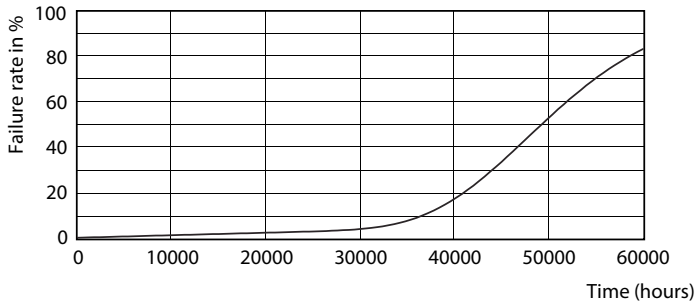

Product data

General Information	
Cap base	G5 [G5]
EU RoHS compliant	Yes
Nominal lifetime (nom.)	50000 h
Switching cycle	50,000X
Light Technical	
Colour Code	830 [CCT of 3,000 K]
Beam Angle (Nom)	200 °
Luminous flux (nom.)	2800 lm
Colour designation	White (WH)
Correlated Colour Temperature (Nom)	3000 K
Luminous efficacy (rated) (nom.)	140.00 lm/W
Colour consistency	<6
Colour rendering index (nom.)	83
LLMF at end of nominal lifetime (nom.)	70 %
Operating and Electrical	
Input frequency	35000-70000 Hz

LEDtube 600mm 8W G5 830 1000lm

MASTER LEDtube InstantFit HF T5

Photometric data

LEDtube 600mm 8W G5 830 1000lm

Lifetime

LEDtube 600mm 8W G5 830 1000lm

LEDtube 600mm 8W G5 830 1000lm

LEDtube 600mm 8W G5 830 1000lm