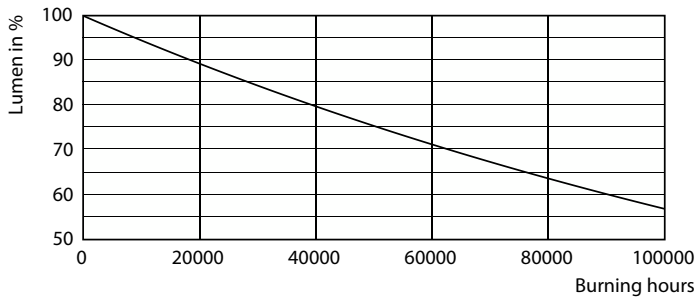

Product data

General information	
Cap base	G5 [G5]
CE mark	Yes
EU RoHS compliant	Yes
Nominal lifetime (nom.)	60000 h
Switching cycle	50000
	Sphere
Tier	MASTER

Light technical	
Colour Code	830 [CCT of 3,000 K]
Beam Angle (Nom)	200 °
Luminous flux (nom.)	2800 lm
Colour designation	White (WH)
Correlated Colour Temperature (Nom)	3000 K
Luminous efficacy (rated) (nom.)	140.00 lm/W
Colour consistency	<6
Colour rendering index (nom.)	80

Spectral Power Distribution Colour

MASTER LEDtube InstantFit HF T5

Photometric data

LEDtube 600mm 8W G5 830 1000lm

Lifetime

LifetimeVsTc

FailureRate

Lumen Maintenance Diagram