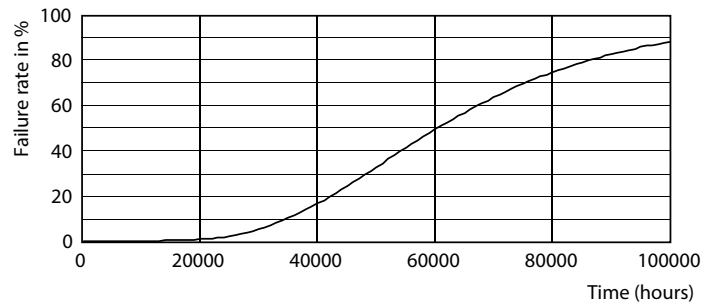

Product data

General information	
Cap base	G5 [G5]
CE mark	Yes
EU RoHS compliant	Yes
Nominal lifetime (nom.)	60000 h
Switching cycle	50000
	Sphere
Tier	MASTER

Light technical	
Colour Code	830 [CCT of 3,000 K]
Beam Angle (Nom)	200 °
Luminous flux (nom.)	2800 lm
Colour designation	White (WH)
Correlated Colour Temperature (Nom)	3000 K
Luminous efficacy (rated) (nom.)	140.00 lm/W
Colour consistency	<6
Colour rendering index (nom.)	80

Spectral Power Distribution Colour

MASTER LEDtube InstantFit HF T5

Photometric data

LEDtube 600mm 8W G5 830 1000lm

Lifetime

LifetimeVsTc

FailureRate

Lumen Maintenance Diagram