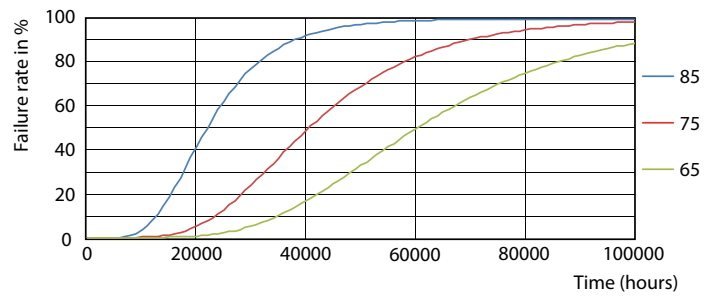

Product data

General information	
Cap base	G5 [G5]
CE mark	Yes
EU RoHS compliant	Yes
Nominal lifetime (nom.)	60000 h
Switching cycle	50000
	Sphere
Tier	MASTER

Light technical	
Colour Code	830 [CCT of 3,000 K]
Beam Angle (Nom)	200 °
Luminous flux (nom.)	2800 lm
Colour designation	White (WH)
Correlated Colour Temperature (Nom)	3000 K
Luminous efficacy (rated) (nom.)	140.00 lm/W
Colour consistency	<6
Colour rendering index (nom.)	80

Spectral Power Distribution Colour

MASTER LEDtube InstantFit HF T5

Photometric data

LEDtube 600mm 8W G5 830 1000lm

Lifetime

LifetimeVsTc

FailureRate

Lumen Maintenance Diagram