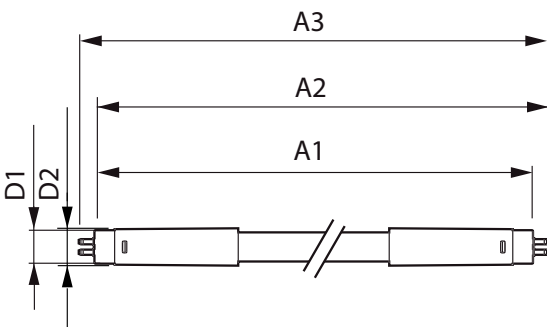

Product data

General Information	
Cap base	G5 [G5]
EU RoHS compliant	Yes
Nominal lifetime (nom.)	50000 h
Switching cycle	50,000X
Light Technical	
Colour Code	830 [CCT of 3,000 K]
Beam Angle (Nom)	200 °
Luminous flux (nom.)	2800 lm
Colour designation	White (WH)
Correlated Colour Temperature (Nom)	3000 K
Luminous efficacy (rated) (nom.)	140.00 lm/W
Colour consistency	<6
Colour rendering index (nom.)	83
LLMF at end of nominal lifetime (nom.)	70 %
Operating and Electrical	
Input frequency	35000-70000 Hz

MASTER LEDtube InstantFit HF T5

Mechanical and Housing

Bulb material	Glass
Product length	1500 mm

Approval and Application

Energy efficiency label (EEL)	A+
Energy-saving product	Yes
Approval marks	CE marking RoHS compliance KEMA Keur certificate
Energy consumption kWh/1,000 hours	24 kWh

Product Data

Full product code	871869674335500
Order product name	Master LEDtube HF 1500mm HE 20W 830 T5
EAN/UPC – product	8718696743355
Order code	74335500
SAP numerator – quantity per pack	1
Numerator – packs per outer box	10
SAP material	929001391302
SAP net weight (piece)	0.196 kg

Dimensional drawing

TLED 1500mm 230V17W-35W 2600lm 160D 300

Product	D1	D2	A1	A2	A3
Master LEDtube HF 1500mm HE 20W 830 T5	15.5 mm	18.8 mm	1449 mm	1456.1 mm	1463.2 mm

Photometric data

LEDtube 1500mm 20W G5 830 2800lm