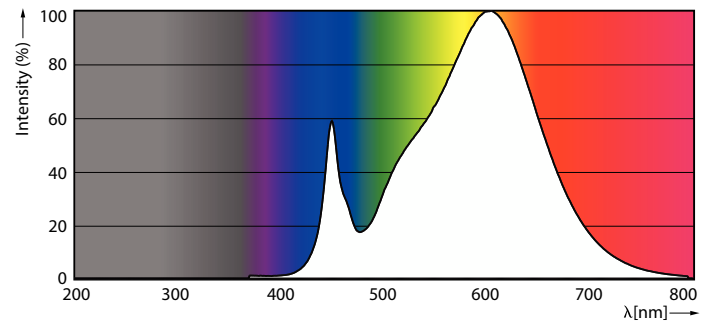

Product data

General information	
Cap base	G5 [G5]
CE mark	Yes
EU RoHS compliant	Yes
Nominal lifetime (nom.)	60000 h
Switching cycle	50000
	Sphere
Tier	MASTER

Light technical	
Colour Code	830 [CCT of 3,000 K]
Beam Angle (Nom)	200 °
Luminous flux (nom.)	2800 lm
Colour designation	White (WH)
Correlated Colour Temperature (Nom)	3000 K
Luminous efficacy (rated) (nom.)	140.00 lm/W
Colour consistency	<6
Colour rendering index (nom.)	80

Dimensional drawing

Master LEDtube HF 1500mm HE 20W 830 T5

Product	D1	D2	A1	A2	A3
Master LEDtube HF 1500mm HE 20W 830 T5	15.5 mm	18.8 mm	1449 mm	1456.1 mm	1463.2 mm

Photometric data

LEDtube 1500mm 20W G5 830 2800lm

Spectral Power Distribution Colour

MASTER LEDtube InstantFit HF T5

Photometric data

LEDtube 600mm 8W G5 830 1000lm

Lifetime

LifetimeVsTc

FailureRate

Lumen Maintenance Diagram