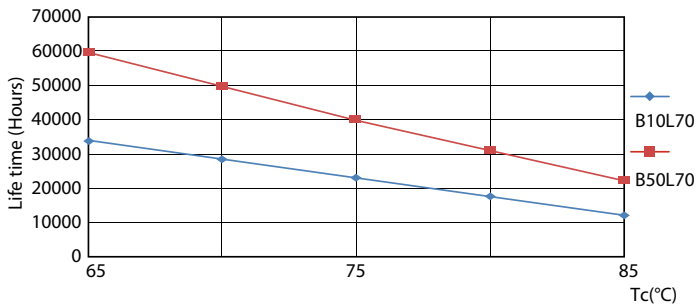

Product data

General information	
Cap base	G5 [G5]
CE mark	Yes
EU RoHS compliant	Yes
Nominal lifetime (nom.)	60000 h
Switching cycle	50000
	Sphere
Tier	MASTER

Light technical	
Colour Code	830 [CCT of 3,000 K]
Beam Angle (Nom)	200 °
Luminous flux (nom.)	2800 lm
Colour designation	White (WH)
Correlated Colour Temperature (Nom)	3000 K
Luminous efficacy (rated) (nom.)	140.00 lm/W
Colour consistency	<6
Colour rendering index (nom.)	80

Spectral Power Distribution Colour

MASTER LEDtube InstantFit HF T5

Photometric data

LEDtube 600mm 8W G5 830 1000lm

Lifetime

LifetimeVsTc

FailureRate

Lumen Maintenance Diagram