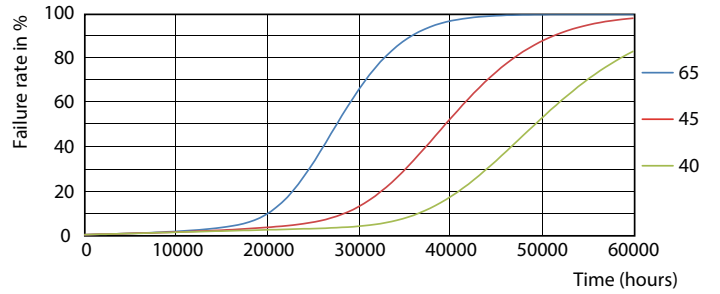

Product data

General Information	
Cap base	G5 [G5]
EU RoHS compliant	Yes
Nominal lifetime (nom.)	50000 h
Switching cycle	50,000X
Light Technical	
Colour Code	830 [CCT of 3,000 K]
Beam Angle (Nom)	200 °
Luminous flux (nom.)	2800 lm
Colour designation	White (WH)
Correlated Colour Temperature (Nom)	3000 K
Luminous efficacy (rated) (nom.)	140.00 lm/W
Colour consistency	<6
Colour rendering index (nom.)	83
LLMF at end of nominal lifetime (nom.)	70 %
Operating and Electrical	
Input frequency	35000-70000 Hz

LEDtube 600mm 8W G5 830 1000lm

MASTER LEDtube InstantFit HF T5

Photometric data

LEDtube 600mm 8W G5 830 1000lm

Lifetime

LEDtube 600mm 8W G5 830 1000lm

LEDtube 600mm 8W G5 830 1000lm

LEDtube 600mm 8W G5 830 1000lm