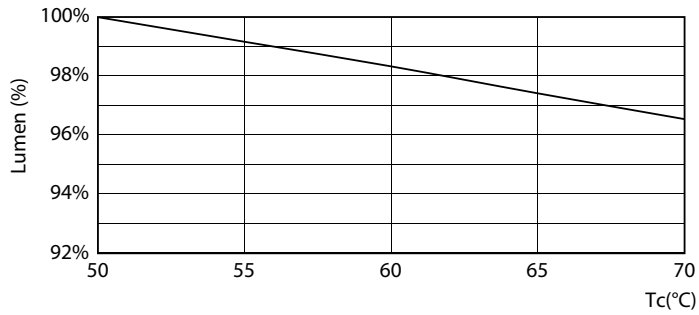

MASTER LEDtube InstantFit HF T5

Lifetime

LEDtube MAS SLR 20W 60K LumenVsTc-LMP