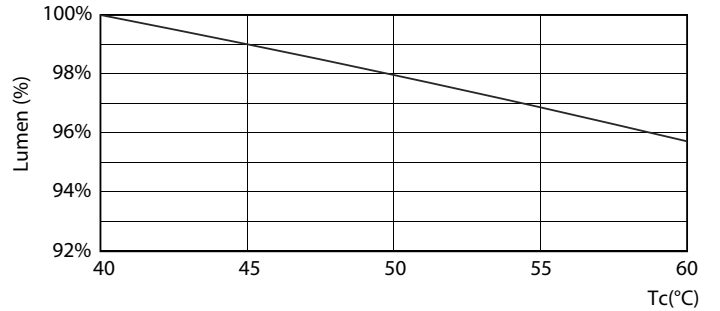

Product data

General Information	
Cap base	G5 [G5]
EU RoHS compliant	Yes
Nominal lifetime (nom.)	50000 h
Switching cycle	50,000X
Light Technical	
Colour Code	830 [CCT of 3,000 K]
Beam Angle (Nom)	200 °
Luminous flux (nom.)	2800 lm
Colour designation	White (WH)
Correlated Colour Temperature (Nom)	3000 K
Luminous efficacy (rated) (nom.)	140.00 lm/W
Colour consistency	<6
Colour rendering index (nom.)	83
LLMF at end of nominal lifetime (nom.)	70 %
Operating and Electrical	
Input frequency	35000-70000 Hz

LEDtube 600mm 8W G5 830 1000lm

MASTER LEDtube InstantFit HF T5

Photometric data

LEDtube 600mm 8W G5 830 1000lm

Lifetime

LEDtube 600mm 8W G5 830 1000lm

LEDtube 600mm 8W G5 830 1000lm

LEDtube 600mm 8W G5 830 1000lm