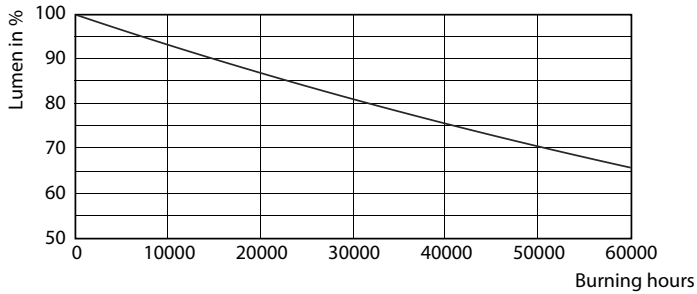

Product data

General Information	
Cap base	G5 [G5]
EU RoHS compliant	Yes
Nominal lifetime (nom.)	50000 h
Switching cycle	50,000X
Light Technical	
Colour Code	830 [CCT of 3,000 K]
Beam Angle (Nom)	200 °
Luminous flux (nom.)	2800 lm
Colour designation	White (WH)
Correlated Colour Temperature (Nom)	3000 K
Luminous efficacy (rated) (nom.)	140.00 lm/W
Colour consistency	<6
Colour rendering index (nom.)	83
LLMF at end of nominal lifetime (nom.)	70 %
Operating and Electrical	
Input frequency	35000-70000 Hz

LEDtube 600mm 8W G5 830 1000lm

MASTER LEDtube InstantFit HF T5

Photometric data

LEDtube 600mm 8W G5 830 1000lm

Lifetime

LEDtube 600mm 8W G5 830 1000lm

LEDtube 600mm 8W G5 830 1000lm

LEDtube 600mm 8W G5 830 1000lm