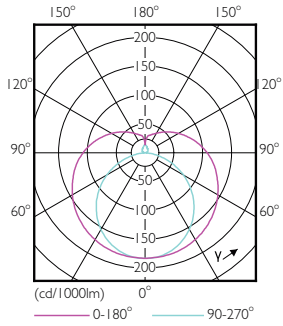

Product data

General Information	
Cap base	G5 [G5]
EU RoHS compliant	Yes
Nominal lifetime (nom.)	50000 h
Switching cycle	50,000X
Light Technical	
Colour Code	830 [CCT of 3,000 K]
Beam Angle (Nom)	200 °
Luminous flux (nom.)	2800 lm
Colour designation	White (WH)
Correlated Colour Temperature (Nom)	3000 K
Luminous efficacy (rated) (nom.)	140.00 lm/W
Colour consistency	<6
Colour rendering index (nom.)	83
LLMF at end of nominal lifetime (nom.)	70 %
Operating and Electrical	
Input frequency	35000-70000 Hz

Dimensional drawing

TLED 1500mm 230V17W-35W 2600lm 160D 300

Product	D1	D2	A1	A2	A3
Master LEDtube HF 1500mm HE 20W 830 T5	15.5 mm	18.8 mm	1449 mm	1456.1 mm	1463.2 mm

Photometric data

LEDtube 1500mm 20W G5 830 2800lm

LEDtube 600mm 8W G5 830 1000lm

MASTER LEDtube InstantFit HF T5

Photometric data

LEDtube 600mm 8W G5 830 1000lm

Lifetime

LEDtube 600mm 8W G5 830 1000lm

LEDtube 600mm 8W G5 830 1000lm

LEDtube 600mm 8W G5 830 1000lm