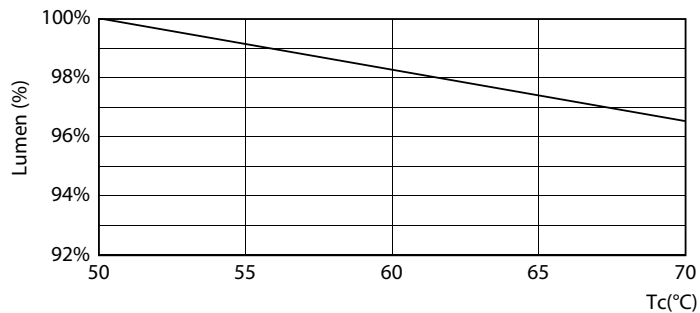

MASTER LEDtube InstantFit HF T5

Lifetime

LEDtube MAS SLR 16,5W 60K LumenVsTc-LMP