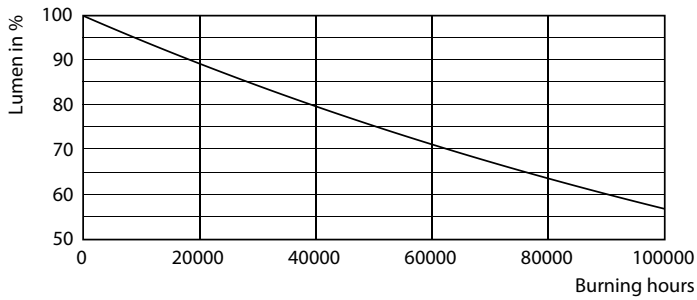

Product data

General Information	
Cap base	G5 [G5]
EU RoHS compliant	Yes
Nominal lifetime (nom.)	60000 h
Switching cycle	50,000X
	Sphere

Light Technical	
Colour Code	865 [CCT of 6,500 K]
Beam Angle (Nom)	200 °
Luminous flux (nom.)	2500 lm
Colour designation	Cool Daylight
Correlated Colour Temperature (Nom)	6500 K
Luminous efficacy (rated) (nom.)	151.00 lm/W
Colour consistency	<6
Colour rendering index (nom.)	80
LLMF at end of nominal lifetime (nom.)	70 %

Bulb material	Glass
Product length	1200 mm
Bulb shape	Tube, double-ended
Approval and Application	
Energy Efficiency Class	D
Energy-saving product	Yes
Approval marks	RoHS compliance CE marking KEMA Keur certificate
Energy consumption kWh/1,000 hours	17 kWh 406188

LEDtube 1200mm 16-5W G5 865 2500lm

MASTER LEDtube InstantFit HF T5

Photometric data

LEDtube 600mm 8W G5 830 1000lm

Lifetime

LEDtube MAS SLR 8W 60K LifetimeVsTc-LED

LEDtube MAS SLR 8W 60K FailureRate-LED

LEDtube_60K