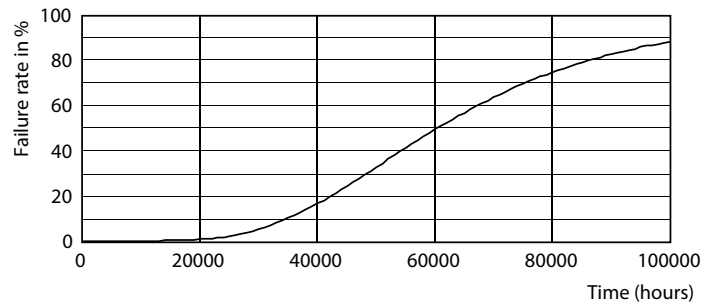

Bulb material	Glass
Product length	1200 mm
Bulb shape	Tube, double-ended
Approval and Application	
Energy Efficiency Class	D
Energy-saving product	Yes
Approval marks	RoHS compliance CE marking KEMA Keur certificate
Energy consumption kWh/1,000 hours	17 kWh 406188

LEDtube 1200mm 16-5W G5 865 2500lm

MASTER LEDtube InstantFit HF T5

Photometric data

LEDtube 600mm 8W G5 830 1000lm

Lifetime

LEDtube MAS SLR 8W 60K LifetimeVsTc-LED

LEDtube MAS SLR 8W 60K FailureRate-LED

LEDtube_60K