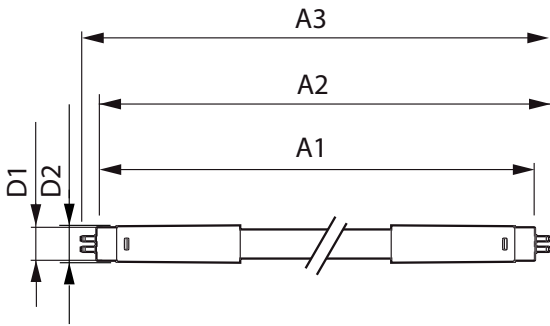

Bulb material	Glass
Product length	1200 mm
Bulb shape	Tube, double-ended
Approval and Application	
Energy Efficiency Class	D
Energy-saving product	Yes
Approval marks	RoHS compliance CE marking KEMA Keur certificate
Energy consumption kWh/1,000 hours	17 kWh 406188

Dimensional drawing

TLED 1200mm 230V14W-28W 2100lm 160D 650

Product	D1	D2	A1	A2	A3
Master LEDtube HF 1200mm HE 16.5W 865 T5	15.5 mm	18.8 mm	1149 mm	1156.1 mm	1163.2 mm

Photometric data

LEDtubes, TLED T12 120-277V 20W 6500K G13