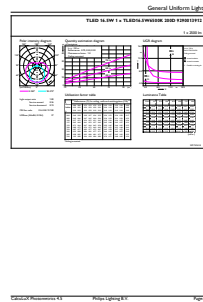

Bulb material	Glass
Product length	1200 mm
Bulb shape	Tube, double-ended
Approval and Application	
Energy Efficiency Class	D
Energy-saving product	Yes
Approval marks	RoHS compliance CE marking KEMA Keur certificate
Energy consumption kWh/1,000 hours	17 kWh 406188

Dimensional drawing

TLED 1200mm 230V14W-28W 2100lm 160D 650

Product	D1	D2	A1	A2	A3
Master LEDtube HF 1200mm HE 16.5W 865 T5	15.5 mm	18.8 mm	1149 mm	1156.1 mm	1163.2 mm

Photometric data

LEDtubes, TLED T12 120-277V 20W 6500K G13