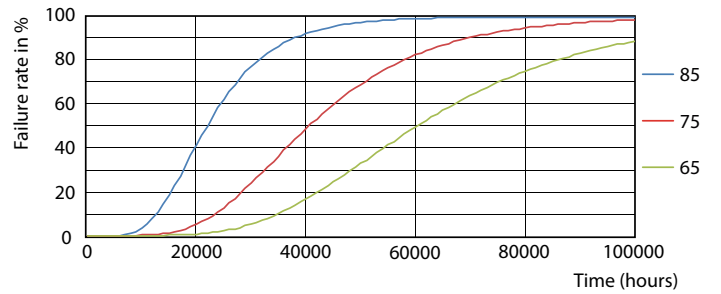

Bulb material	Glass
Product length	1200 mm
Bulb shape	Tube, double-ended
Approval and Application	
Energy Efficiency Class	D
Energy-saving product	Yes
Approval marks	RoHS compliance CE marking KEMA Keur certificate
Energy consumption kWh/1,000 hours	17 kWh 406188

LEDtube 1200mm 16-5W G5 865 2500lm

MASTER LEDtube InstantFit HF T5

Photometric data

LEDtube 600mm 8W G5 830 1000lm

Lifetime

LEDtube MAS SLR 8W 60K LifetimeVsTc-LED

LEDtube MAS SLR 8W 60K FailureRate-LED

LEDtube_60K