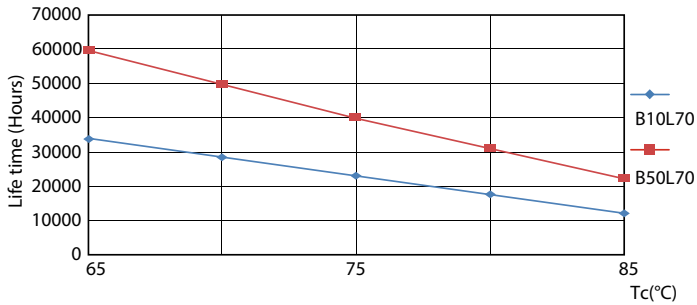

Product data

General Information	
Cap base	G5 [G5]
EU RoHS compliant	Yes
Nominal lifetime (nom.)	60000 h
Switching cycle	50,000X
	Sphere

Light Technical	
Colour Code	865 [CCT of 6,500 K]
Beam Angle (Nom)	200 °
Luminous flux (nom.)	2500 lm
Colour designation	Cool Daylight
Correlated Colour Temperature (Nom)	6500 K
Luminous efficacy (rated) (nom.)	151.00 lm/W
Colour consistency	<6
Colour rendering index (nom.)	80
LLMF at end of nominal lifetime (nom.)	70 %

Bulb material	Glass
Product length	1200 mm
Bulb shape	Tube, double-ended
Approval and Application	
Energy Efficiency Class	D
Energy-saving product	Yes
Approval marks	RoHS compliance CE marking KEMA Keur certificate
Energy consumption kWh/1,000 hours	17 kWh 406188

LEDtube 1200mm 16-5W G5 865 2500lm

MASTER LEDtube InstantFit HF T5

Photometric data

LEDtube 600mm 8W G5 830 1000lm

Lifetime

LEDtube MAS SLR 8W 60K LifetimeVsTc-LED

LEDtube MAS SLR 8W 60K FailureRate-LED

LEDtube_60K