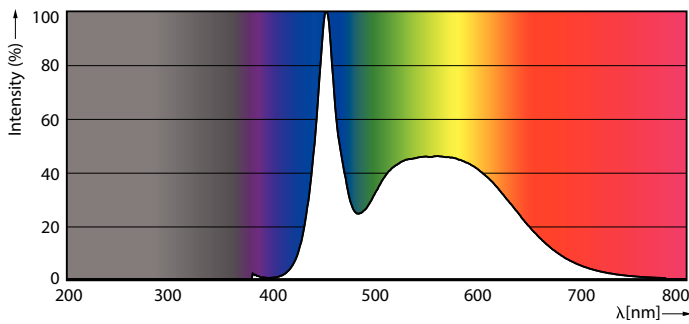

Photometric data

LEDtubes, TLED T12 120-277V 20W 6500K G13