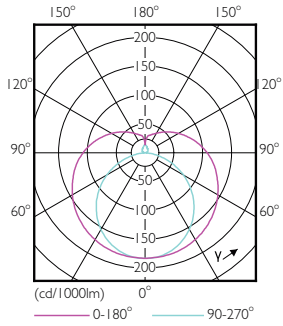

MASTER LEDtube InstantFit HF T5

Photometric data

LEDtube 600mm 8W G5 830 1000lm