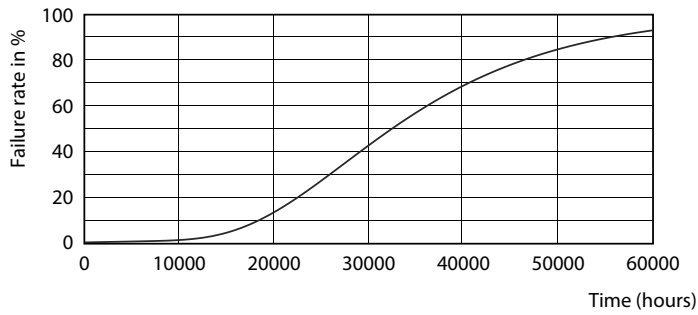

Photometric data

LEDtubes, TLED T12 120-277V 20W 6500K G13

ESSENTIAL LEDtube HO 18W G13 865 T8 AP

ESSENTIAL LEDtube HO 18W G13 865 T8 AP

Essential LEDtube

Lifetime

ESSENTIAL LEDtube HO 18W G13 865 T8 AP

ESSENTIAL LEDtube HO 18W G13 865 T8 AP