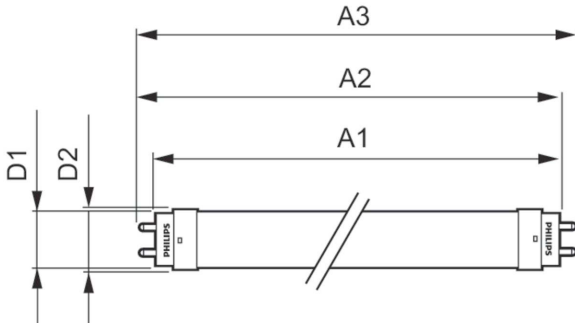

Product data

General Information	
Cap base	G13 [Medium Bi-Pin Fluorescent]
EU RoHS compliant	Yes
Nominal lifetime (nom.)	30000 h
Switching cycle	200,000X
Light Technical	
Colour Code	865 [CCT of 6,500 K]
Beam Angle (Nom)	240 °
Luminous flux (nom.)	2100 lm
Colour designation	Cool Daylight
Correlated Colour Temperature (Nom)	6500 K
Luminous efficacy (rated) (nom.)	116.00 lm/W
Colour consistency	<6
Colour rendering index (nom.)	80
LLMF at end of nominal lifetime (nom.)	70 %
Operating and Electrical	
Input frequency	50 to 60 Hz
Power (Rated) (Nom)	18 W
Starting time (nom.)	0.5 s
Warm-up time to 60% light (nom.)	0.5 s
Power factor (nom.)	0.9

Voltage (Nom)	220–240 V
Temperature	
T-ambient (max.)	45 °C
T-ambient (min.)	-20 °C
T storage (max.)	65 °C
T storage (min.)	-40 °C
T-Case maximum (nom.)	65 °C
Controls and Dimming	
Dimmable	No
Mechanical and Housing	
Product length	1200 mm
Bulb shape	Tube, double-ended
Approval and Application	
Energy-saving product	Yes
Approval marks	CE marking RoHS compliance KEMA Keur certificate
Energy consumption kWh/1,000 hours	18 kWh

Essential LEDtube

Product Data

Full product code	871869673404900
Order product name	CorePro LEDtube HO 1200mm 18W865T8 AP
EAN/UPC – product	8718696734049
Order code	73404900
SAP numerator – quantity per pack	1

Numerator – packs per outer box	10
SAP material	929001383508
SAP net weight (piece)	0.180 kg

Dimensional drawing

ESSENTIAL LEDtube 18W 865 T8 AP I G

Product	D1	D2	A1	A2	A3
CorePro LEDtube HO 1200mm 18W865T8 AP	25.7 mm	28 mm	1198 mm	1205 mm	1212 mm