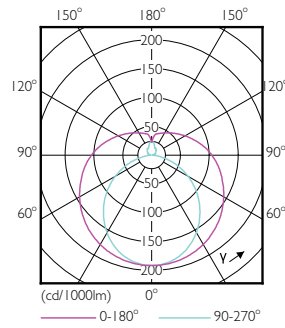

Product data

General Information	
Cap base	G13 [Medium Bi-Pin Fluorescent]
EU RoHS compliant	Yes
Nominal lifetime (nom.)	30000 h
Switching cycle	200,000X
Light Technical	
Colour Code	865 [CCT of 6,500 K]
Beam Angle (Nom)	240 °
Luminous flux (nom.)	2100 lm
Colour designation	Cool Daylight
Correlated Colour Temperature (Nom)	6500 K
Luminous efficacy (rated) (nom.)	116.00 lm/W
Colour consistency	<6
Colour rendering index (nom.)	80
LLMF at end of nominal lifetime (nom.)	70 %
Operating and Electrical	
Input frequency	50 to 60 Hz
Power (Rated) (Nom)	18 W
Starting time (nom.)	0.5 s
Warm-up time to 60% light (nom.)	0.5 s
Power factor (nom.)	0.9

Voltage (Nom)	220–240 V
Temperature	
T-ambient (max.)	45 °C
T-ambient (min.)	-20 °C
T storage (max.)	65 °C
T storage (min.)	-40 °C
T-Case maximum (nom.)	65 °C
Controls and Dimming	
Dimmable	No
Mechanical and Housing	
Product length	1200 mm
Bulb shape	Tube, double-ended
Approval and Application	
Energy-saving product	Yes
Approval marks	CE marking RoHS compliance KEMA Keur certificate
Energy consumption kWh/1,000 hours	18 kWh

Numerator – packs per outer box	10
SAP material	929001383508
SAP net weight (piece)	0.180 kg

Dimensional drawing

ESSENTIAL LEDtube 18W 865 T8 AP I G

Product	D1	D2	A1	A2	A3
CorePro LEDtube HO 1200mm 18W865T8 AP	25.7 mm	28 mm	1198 mm	1205 mm	1212 mm

Photometric data

LEDtubes, TLED T12 120-277V 20W 6500K G13

ESSENTIAL LEDtube HO 18W G13 865 T8 AP

ESSENTIAL LEDtube HO 18W G13 865 T8 AP

Essential LEDtube

Lifetime

ESSENTIAL LEDtube HO 18W G13 865 T8 AP

ESSENTIAL LEDtube HO 18W G13 865 T8 AP