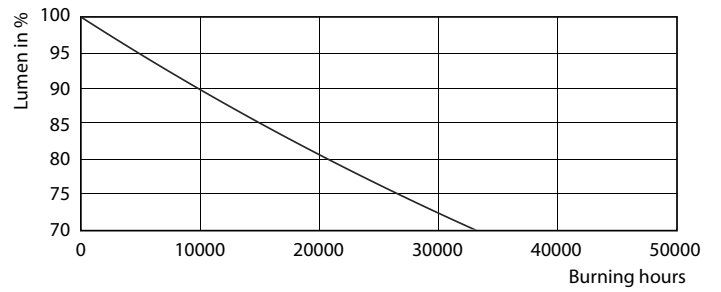

Product data

General Information	
Cap base	G13 [Medium Bi-Pin Fluorescent]
EU RoHS compliant	Yes
Nominal lifetime (nom.)	30000 h
Switching cycle	200,000X
Light Technical	
Colour Code	865 [CCT of 6,500 K]
Beam Angle (Nom)	240 °
Luminous flux (nom.)	2100 lm
Colour designation	Cool Daylight
Correlated Colour Temperature (Nom)	6500 K
Luminous efficacy (rated) (nom.)	116.00 lm/W
Colour consistency	<6
Colour rendering index (nom.)	80
LLMF at end of nominal lifetime (nom.)	70 %
Operating and Electrical	
Input frequency	50 to 60 Hz
Power (Rated) (Nom)	18 W
Starting time (nom.)	0.5 s
Warm-up time to 60% light (nom.)	0.5 s
Power factor (nom.)	0.9

Voltage (Nom)	220–240 V
Temperature	
T-ambient (max.)	45 °C
T-ambient (min.)	-20 °C
T storage (max.)	65 °C
T storage (min.)	-40 °C
T-Case maximum (nom.)	65 °C
Controls and Dimming	
Dimmable	No
Mechanical and Housing	
Product length	1200 mm
Bulb shape	Tube, double-ended
Approval and Application	
Energy-saving product	Yes
Approval marks	CE marking RoHS compliance KEMA Keur certificate
Energy consumption kWh/1,000 hours	18 kWh

Photometric data

LEDtubes, TLED T12 120-277V 20W 6500K G13

ESSENTIAL LEDtube HO 18W G13 865 T8 AP

ESSENTIAL LEDtube HO 18W G13 865 T8 AP

Essential LEDtube

Lifetime

ESSENTIAL LEDtube HO 18W G13 865 T8 AP

ESSENTIAL LEDtube HO 18W G13 865 T8 AP