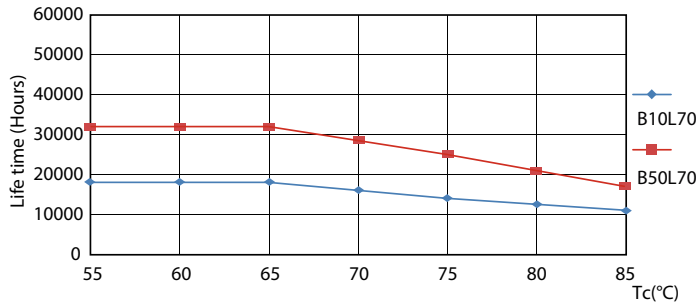

Product data

General Information	
Cap base	G13 [Medium Bi-Pin Fluorescent]
EU RoHS compliant	Yes
Nominal lifetime (nom.)	30000 h
Switching cycle	200,000X
Light Technical	
Colour Code	865 [CCT of 6,500 K]
Beam Angle (Nom)	240 °
Luminous flux (nom.)	2100 lm
Colour designation	Cool Daylight
Correlated Colour Temperature (Nom)	6500 K
Luminous efficacy (rated) (nom.)	116.00 lm/W
Colour consistency	<6
Colour rendering index (nom.)	80
LLMF at end of nominal lifetime (nom.)	70 %
Operating and Electrical	
Input frequency	50 to 60 Hz
Power (Rated) (Nom)	18 W
Starting time (nom.)	0.5 s
Warm-up time to 60% light (nom.)	0.5 s
Power factor (nom.)	0.9

Voltage (Nom)	220–240 V
Temperature	
T-ambient (max.)	45 °C
T-ambient (min.)	-20 °C
T storage (max.)	65 °C
T storage (min.)	-40 °C
T-Case maximum (nom.)	65 °C
Controls and Dimming	
Dimmable	No
Mechanical and Housing	
Product length	1200 mm
Bulb shape	Tube, double-ended
Approval and Application	
Energy-saving product	Yes
Approval marks	CE marking RoHS compliance KEMA Keur certificate
Energy consumption kWh/1,000 hours	18 kWh

Photometric data

LEDtubes, TLED T12 120-277V 20W 6500K G13

ESSENTIAL LEDtube HO 18W G13 865 T8 AP

ESSENTIAL LEDtube HO 18W G13 865 T8 AP

Essential LEDtube

Lifetime

ESSENTIAL LEDtube HO 18W G13 865 T8 AP

ESSENTIAL LEDtube HO 18W G13 865 T8 AP