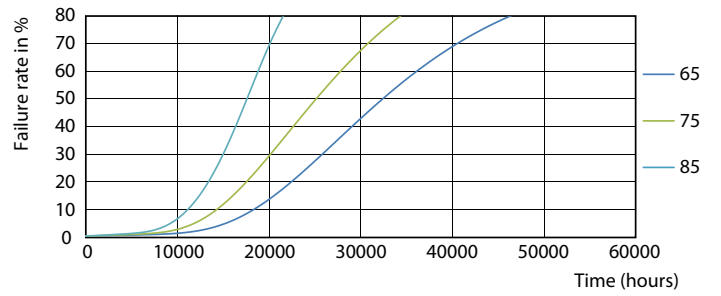

Product data

General Information	
Cap base	G13 [Medium Bi-Pin Fluorescent]
EU RoHS compliant	Yes
Nominal lifetime (nom.)	30000 h
Switching cycle	200,000X
Light Technical	
Colour Code	865 [CCT of 6,500 K]
Beam Angle (Nom)	240 °
Luminous flux (nom.)	2100 lm
Colour designation	Cool Daylight
Correlated Colour Temperature (Nom)	6500 K
Luminous efficacy (rated) (nom.)	116.00 lm/W
Colour consistency	<6
Colour rendering index (nom.)	80
LLMF at end of nominal lifetime (nom.)	70 %
Operating and Electrical	
Input frequency	50 to 60 Hz
Power (Rated) (Nom)	18 W
Starting time (nom.)	0.5 s
Warm-up time to 60% light (nom.)	0.5 s
Power factor (nom.)	0.9

Photometric data

LEDtubes, TLED T12 120-277V 20W 6500K G13

ESSENTIAL LEDtube HO 18W G13 865 T8 AP

ESSENTIAL LEDtube HO 18W G13 865 T8 AP

Essential LEDtube

Lifetime

ESSENTIAL LEDtube HO 18W G13 865 T8 AP

ESSENTIAL LEDtube HO 18W G13 865 T8 AP