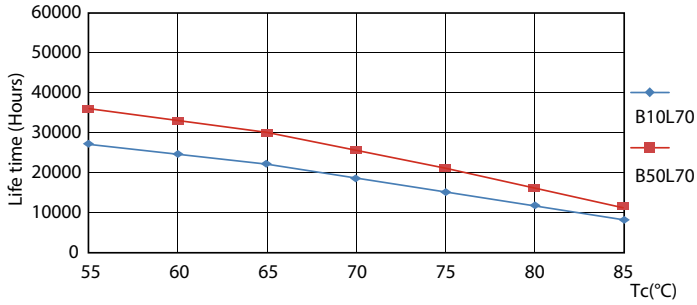

Product data

General Information		Warm-up time to 60% light (nom.)		0.5 s
Cap base	G5 [G5]	Power factor (nom.)	0.92	
EU RoHS compliant	Yes	Voltage (Nom)	100–240 V	
Nominal lifetime (nom.)	30000 h	Temperature		
Switching cycle	50,000X	T-ambient (max.)	45 °C	
Light Technical		T-ambient (min.)	-20 °C	
Colour Code	865 [CCT of 6,500 K]	T storage (max.)	65 °C	
Beam Angle (Nom)	200 °	T storage (min.)	-40 °C	
Luminous flux (nom.)	2100 lm	T-Case maximum (nom.)	70 °C	
Colour designation	Cool Daylight	Controls and Dimming		
Correlated Colour Temperature (Nom)	6500 K	Dimmable	No	
Luminous efficacy (rated) (nom.)	131.00 lm/W	Mechanical and Housing		
Colour consistency	<6	Product length	1200 mm	
Colour rendering index (nom.)	80	Bulb shape	Tube, double-ended	
LLMF at end of nominal lifetime (nom.)	70 %	Approval and Application		
Operating and Electrical		Energy-saving product	Yes	
Input frequency	50 to 60 Hz	Approval marks	CE marking RoHS compliance KEMA Keur certificate	
Power (Rated) (Nom)	16 W			
Lamp current (max.)	179 mA			
Lamp current (min.)	77 mA			
Starting time (nom.)	0.5 s			

Photometric data

General Uniform Lighting
1 - TLED TUBE ASSEMBLY (LED TUBE ONLY)
Page 10

ESSENTIAL LEDtube 16W G5 865 APR

ESSENTIAL LEDtube 8W G5 865 APR

ESSENTIAL LEDtube 16W G5 840 APR

Essential LEDtube

Lifetime