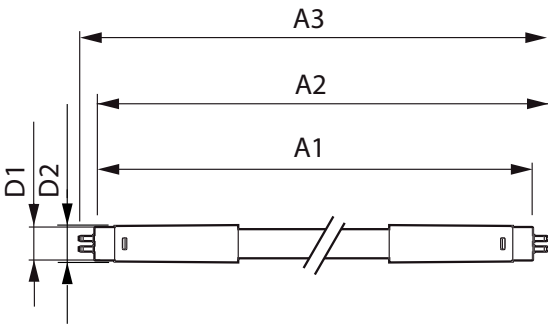

Essential LEDtube

Energy consumption kWh/1,000 hours 16 kWh

Product Data

Full product code	871869673206900
Order product name	CorePro LEDtube 1200mm 16W865 G5 I APR
EAN/UPC – product	8718696732069
Order code	73206900

SAP numerator – quantity per pack	1
Numerator – packs per outer box	20
SAP material	929001381108
SAP net weight (piece)	0.162 kg

Dimensional drawing

TLED 1200mm 100-240V 16-28W 6500K

Product	D1	D2	A1	A2	A3
CorePro LEDtube 1200mm 16W865 G5 I APR	15.8 mm	19 mm	1149 mm	1156.1 mm	1163.2 mm

Photometric data