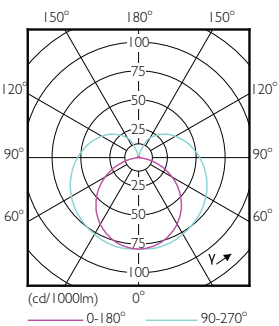

ESSENTIAL LEDtube 16W G5 865 APR

ESSENTIAL LEDtube 16W G5 840 APR