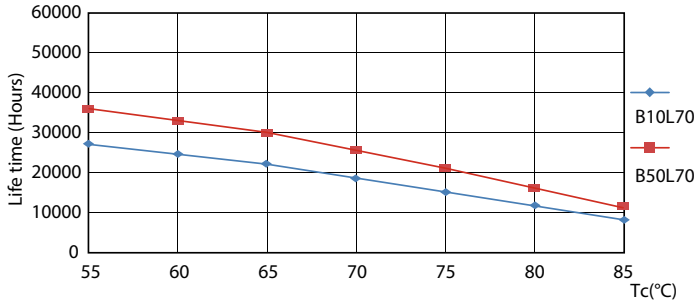

Product data

General Information		Warm-up time to 60% light (nom.)		0.5 s
Cap base	G5 [G5]	Power factor (nom.)	0.92	
EU RoHS compliant	Yes	Voltage (Nom)	100–240 V	
Nominal lifetime (nom.)	30000 h	Temperature		
Switching cycle	50,000X	T-ambient (max.)	45 °C	
Light Technical		T-ambient (min.)	–20 °C	
Colour Code	841 [CCT of 4100K (841)]	T storage (max.)	65 °C	
Beam Angle (Nom)	200 °	T storage (min.)	–40 °C	
Luminous flux (nom.)	2100 lm	T-Case maximum (nom.)	70 °C	
Colour designation	Cool White (CW)	Controls and Dimming		
Correlated Colour Temperature (Nom)	4000 K	Dimmable	No	
Luminous efficacy (rated) (nom.)	131.00 lm/W	Mechanical and Housing		
Colour consistency	<6	Product length	1200 mm	
Colour rendering index (nom.)	80	Bulb shape	Tube, double-ended	
LLMF at end of nominal lifetime (nom.)	70 %	Approval and Application		
Operating and Electrical		Energy-saving product	Yes	
Input frequency	50 to 60 Hz	Approval marks	CE marking RoHS compliance KEMA Keur certificate	
Power (Rated) (Nom)	16 W			
Lamp current (max.)	178 mA			
Lamp current (min.)	77 mA			
Starting time (nom.)	0.5 s			

Photometric data

ESSENTIAL LEDtube 16W G5 840 APR

ESSENTIAL LEDtube 16W G5 840 APR

ESSENTIAL LEDtube 16W G5 840 APR

Essential LEDtube

Lifetime

ESSENTIAL LEDtube 8-16W G5 830-865 APR

ESSENTIAL LEDtube 8-16W G5 830-865 APR