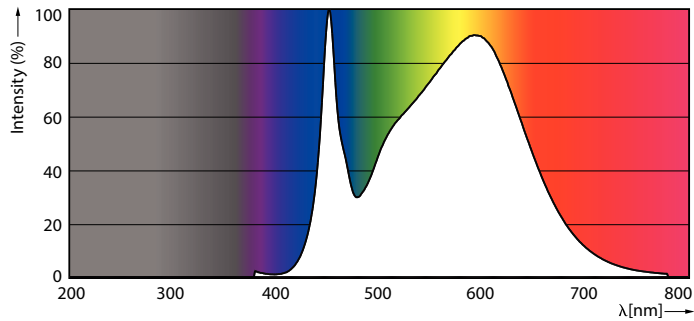

ESSENTIAL LEDtube 16W G5 840 APR