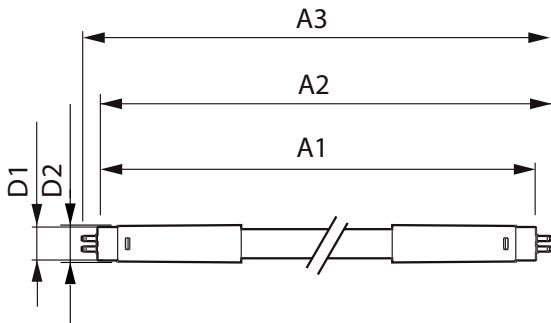

Product data

General Information		Warm-up time to 60% light (nom.)		0.5 s
Cap base	G5 [G5]	Power factor (nom.)	0.92	
EU RoHS compliant	Yes	Voltage (Nom)	100–240 V	
Nominal lifetime (nom.)	30000 h	Temperature		
Switching cycle	50,000X	T-ambient (max.)	45 °C	
Light Technical		T-ambient (min.)	–20 °C	
Colour Code	841 [CCT of 4100K (841)]	T storage (max.)	65 °C	
Beam Angle (Nom)	200 °	T storage (min.)	–40 °C	
Luminous flux (nom.)	2100 lm	T-Case maximum (nom.)	70 °C	
Colour designation	Cool White (CW)	Controls and Dimming		
Correlated Colour Temperature (Nom)	4000 K	Dimmable	No	
Luminous efficacy (rated) (nom.)	131.00 lm/W	Mechanical and Housing		
Colour consistency	<6	Product length	1200 mm	
Colour rendering index (nom.)	80	Bulb shape	Tube, double-ended	
LLMF at end of nominal lifetime (nom.)	70 %	Approval and Application		
Operating and Electrical		Energy-saving product	Yes	
Input frequency	50 to 60 Hz	Approval marks	CE marking RoHS compliance KEMA Keur certificate	
Power (Rated) (Nom)	16 W			
Lamp current (max.)	178 mA			
Lamp current (min.)	77 mA			
Starting time (nom.)	0.5 s			

Essential LEDtube

Energy consumption kWh/1,000 hours	16 kWh
Product Data	
Full product code	871869673204500
Order product name	CorePro LEDtube 1200mm 16W840 G5 I APR
EAN/UPC – product	8718696732045
Order code	73204500

SAP numerator – quantity per pack	1
Numerator – packs per outer box	20
SAP material	929001381008
SAP net weight (piece)	0.120 kg

Dimensional drawing

CorePro LEDtube 1200mm 16W840 G5 I APR

Product	D1	D2	A1	A2	A3
CorePro LEDtube 1200mm 16W840 G5 I APR	15.8 mm	19 mm	1149 mm	1156.1 mm	1163.2 mm