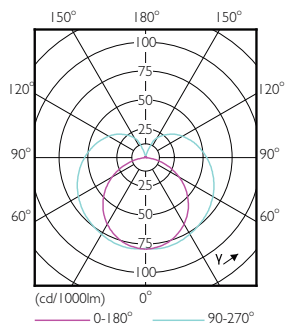

ESSENTIAL LEDtube 16W G5 840 APR