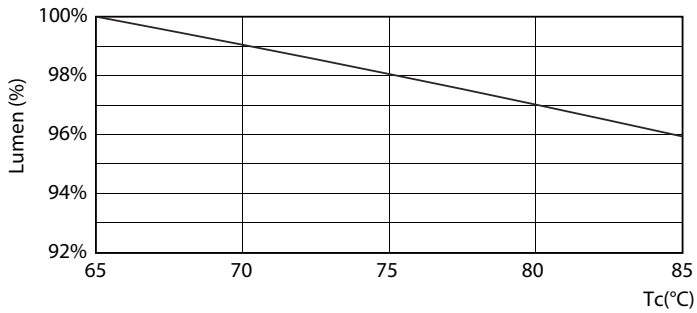

ESSENTIAL LEDtube 8-16W G5 830-865 APR

ESSENTIAL LEDtube 16W G5 830-865 APR