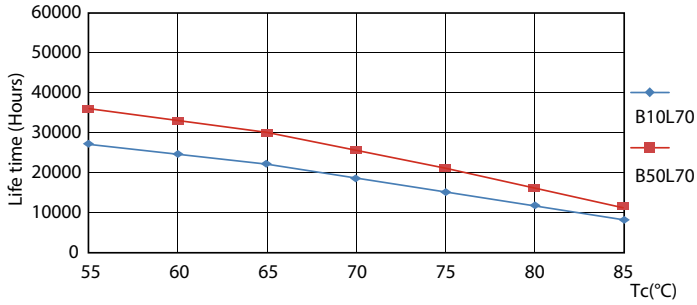

Product data

General Information		Warm-up time to 60% light (nom.)		0.5 s
Cap base	G5 [G5]	Power factor (nom.)	0.92	
EU RoHS compliant	Yes	Voltage (Nom)	100–240 V	
Nominal lifetime (nom.)	30000 h	Temperature		
Switching cycle	50,000X	T-ambient (max.)	45 °C	
Light Technical		T-ambient (min.)	–20 °C	
Colour Code	830 [CCT of 3,000 K]	T storage (max.)	65 °C	
Beam Angle (Nom)	200 °	T storage (min.)	–40 °C	
Luminous flux (nom.)	2000 lm	T-Case maximum (nom.)	70 °C	
Colour designation	White (WH)	Controls and Dimming		
Correlated Colour Temperature (Nom)	3000 K	Dimmable	No	
Luminous efficacy (rated) (nom.)	125.00 lm/W	Mechanical and Housing		
Colour consistency	<6	Product length	1200 mm	
Colour rendering index (nom.)	80	Bulb shape	Tube, double-ended	
LLMF at end of nominal lifetime (nom.)	70 %	Approval and Application		
Operating and Electrical		Energy-saving product	Yes	
Input frequency	50 to 60 Hz	Approval marks	CE marking RoHS compliance KEMA Keur certificate	
Power (Rated) (Nom)	16 W			
Lamp current (max.)	177 mA			
Lamp current (min.)	77 mA			
Starting time (nom.)	0.5 s			

Photometric data

ESSENTIAL LEDtube 16W G5 830 APR

ESSENTIAL LEDtube 16W G5 830 APR

ESSENTIAL LEDtube 16W G5 830 APR

Essential LEDtube

Lifetime

ESSENTIAL LEDtube 8-16W G5 830-865 APR

ESSENTIAL LEDtube 8-16W G5 830-865 APR