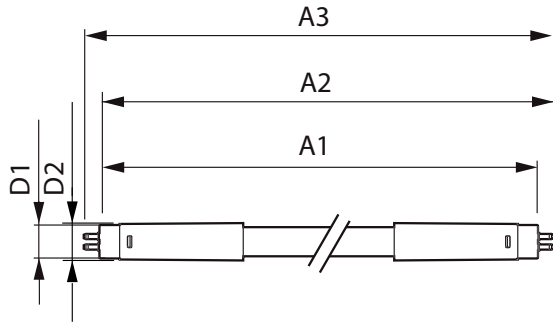

Product data

General Information		Warm-up time to 60% light (nom.)		0.5 s
Cap base	G5 [G5]	Power factor (nom.)	0.92	
EU RoHS compliant	Yes	Voltage (Nom)	100–240 V	
Nominal lifetime (nom.)	30000 h	Temperature		
Switching cycle	50,000X	T-ambient (max.)	45 °C	
Light Technical		T-ambient (min.)	–20 °C	
Colour Code	830 [CCT of 3,000 K]	T storage (max.)	65 °C	
Beam Angle (Nom)	200 °	T storage (min.)	–40 °C	
Luminous flux (nom.)	2000 lm	T-Case maximum (nom.)	70 °C	
Colour designation	White (WH)	Controls and Dimming		
Correlated Colour Temperature (Nom)	3000 K	Dimmable	No	
Luminous efficacy (rated) (nom.)	125.00 lm/W	Mechanical and Housing		
Colour consistency	<6	Product length	1200 mm	
Colour rendering index (nom.)	80	Bulb shape	Tube, double-ended	
LLMF at end of nominal lifetime (nom.)	70 %	Approval and Application		
Operating and Electrical		Energy-saving product	Yes	
Input frequency	50 to 60 Hz	Approval marks	CE marking RoHS compliance KEMA Keur certificate	
Power (Rated) (Nom)	16 W			
Lamp current (max.)	177 mA			
Lamp current (min.)	77 mA			
Starting time (nom.)	0.5 s			

Essential LEDtube

Energy consumption kWh/1,000 hours	16 kWh
Product Data	
Full product code	871869673202100
Order product name	CorePro LEDtube 1200mm 16W830 G5 I APR
EAN/UPC – product	8718696732021
Order code	73202100

SAP numerator – quantity per pack	1
Numerator – packs per outer box	20
SAP material	929001380908
SAP net weight (piece)	0.162 kg

Dimensional drawing

TLED 1200mm 100-240V 16-28W 3000K

Product	D1	D2	A1	A2	A3
CorePro LEDtube 1200mm 16W830 G5 I APR	15.8 mm	19 mm	1149 mm	1156.1 mm	1163.2 mm