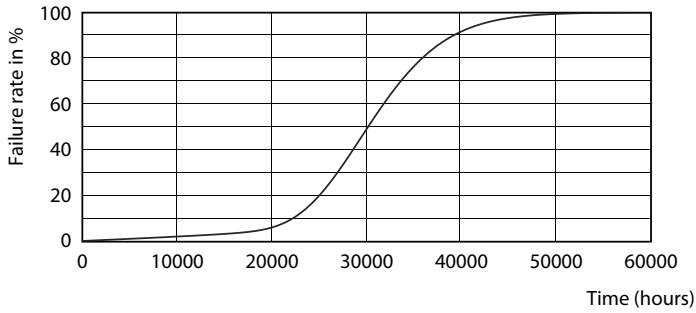

Product data

General Information		Warm-up time to 60% light (nom.)		0.5 s
Cap base	G5 [G5]	Power factor (nom.)	0.92	
EU RoHS compliant	Yes	Voltage (Nom)	100–240 V	
Nominal lifetime (nom.)	30000 h	Temperature		
Switching cycle	50,000X	T-ambient (max.)	45 °C	
Light Technical		T-ambient (min.)	–20 °C	
Colour Code	830 [CCT of 3,000 K]	T storage (max.)	65 °C	
Beam Angle (Nom)	200 °	T storage (min.)	–40 °C	
Luminous flux (nom.)	2000 lm	T-Case maximum (nom.)	70 °C	
Colour designation	White (WH)	Controls and Dimming		
Correlated Colour Temperature (Nom)	3000 K	Dimmable	No	
Luminous efficacy (rated) (nom.)	125.00 lm/W	Mechanical and Housing		
Colour consistency	<6	Product length	1200 mm	
Colour rendering index (nom.)	80	Bulb shape	Tube, double-ended	
LLMF at end of nominal lifetime (nom.)	70 %	Approval and Application		
Operating and Electrical		Energy-saving product	Yes	
Input frequency	50 to 60 Hz	Approval marks	CE marking RoHS compliance KEMA Keur certificate	
Power (Rated) (Nom)	16 W			
Lamp current (max.)	177 mA			
Lamp current (min.)	77 mA			
Starting time (nom.)	0.5 s			

Photometric data

ESSENTIAL LEDtube 16W G5 830 APR

ESSENTIAL LEDtube 16W G5 830 APR

ESSENTIAL LEDtube 16W G5 830 APR

Essential LEDtube

Lifetime

ESSENTIAL LEDtube 8-16W G5 830-865 APR

ESSENTIAL LEDtube 8-16W G5 830-865 APR