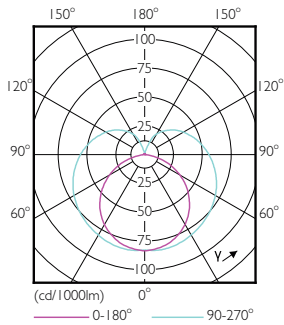

ESSENTIAL LEDtube 16W G5 830 APR

ESSENTIAL LEDtube 16W G5 830 APR