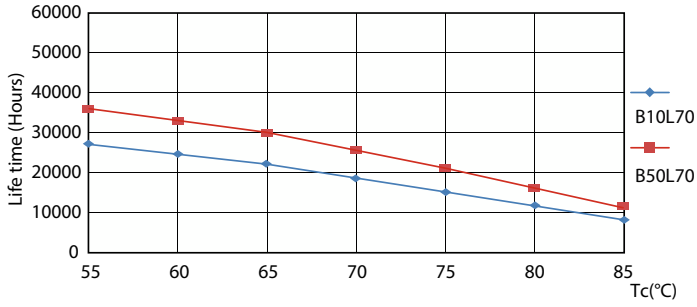

Essential LEDtube

Lifetime

Life Expectancy Diagram - CorePro LEDtube 600mm 8W865 G5 I APR