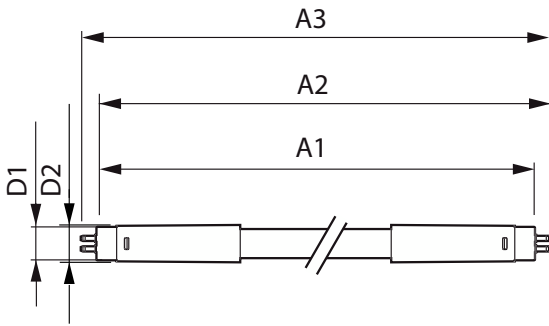

Product data

General Information		Warm-up time to 60% light	
Cap-Base	G5 [G5]		0.5 s
Nominal lifetime	30,000 hour(s)	Power Factor (Fraction)	0.92
Switching Cycle	50,000	Voltage (Nom)	100-240 V
Lighting Technology	LED	Temperature	
EU RoHS compliant	Yes	Ambient temperature range	-20 °C to 45 °C
Light Technical		T-Case Maximum (Nom)	70 °C
Color Code	865 [CCT of 6500K]	Controls and Dimming	
Beam Angle (Nom)	200 degree(s)	Dimmable	No
Luminous Flux	1,050 lumen	Mechanical and Housing	
Color Designation	Cool Daylight	Product Length	600 mm
Correlated Color Temperature (Nom)	6500 K	Bulb Shape	Tube, double-ended
Luminous Efficacy (rated) (Nom)	131.00 lm/W	Approval and Application	
Color Consistency	<6	Energy Saving Product	Yes
Color rendering index (CRI)	80	Approval Marks	CE marking RoHS compliance KEMA Keur certificate
LLMF At End Of Nominal Lifetime (Nom)	70 %	Energy Consumption kWh/1000 h	8 kWh
Operating and Electrical		Product Data	
Line Frequency	50 to 60 Hz	Full product code	871869673200700
Input Frequency	50 to 60 Hz		
Power Consumption	8 W		
Starting Time (Nom)	0.5 s		

Essential LEDtube

Order product name	CorePro LEDtube 600mm 8W865 G5 I APR
Order code	73200700
Numerator - Quantity Per Pack	1
Numerator - Packs per outer box	20
Material Nr. (12NC)	929001380808

Full product name	CorePro LEDtube 600mm 8W865 G5 I APR
EAN/UPC - Case	8718696732014
EAN/UPC - Product/Case	8718696732007

Dimensional drawing

Product	D1	D2	A1	A2	A3
CorePro LEDtube 600mm 8W865 G5 I APR	15.8 mm	19 mm	549 mm	556.1 mm	563.2 mm

Photometric data

General uniform lighting - CorePro LEDtube 600mm 8W865 G5 I APR

Spectral Power Distribution Colour - CorePro LEDtube 600mm 8W865 G5 I APR