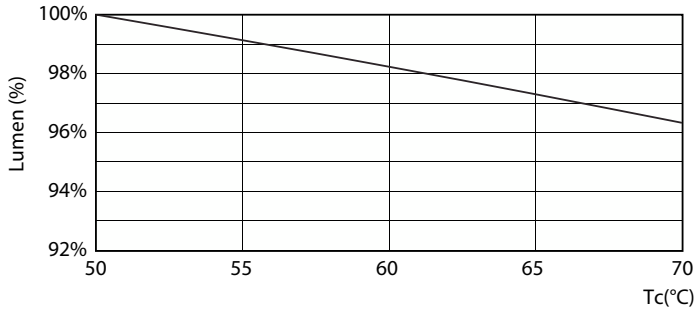

Lumen Maintenance Diagram - CorePro LEDtube 600mm 8W865 G5 I APR

Lumen Maintenance Diagram - CorePro LEDtube 600mm 8W865 G5 I APR