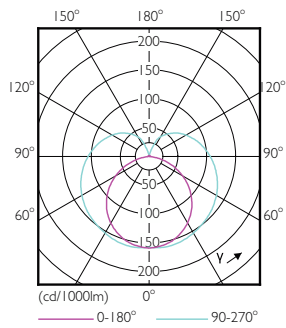

Product data

General Information		Warm-up time to 60% light	
Cap-Base	G5 [G5]		0.5 s
Nominal lifetime	30,000 hour(s)	Power Factor (Fraction)	0.92
Switching Cycle	50,000	Voltage (Nom)	100-240 V
Lighting Technology	LED	Temperature	
EU RoHS compliant	Yes	Ambient temperature range	-20 °C to 45 °C
Light Technical		T-Case Maximum (Nom)	70 °C
Color Code	865 [CCT of 6500K]	Controls and Dimming	
Beam Angle (Nom)	200 degree(s)	Dimmable	No
Luminous Flux	1,050 lumen	Mechanical and Housing	
Color Designation	Cool Daylight	Product Length	600 mm
Correlated Color Temperature (Nom)	6500 K	Bulb Shape	Tube, double-ended
Luminous Efficacy (rated) (Nom)	131.00 lm/W	Approval and Application	
Color Consistency	<6	Energy Saving Product	Yes
Color rendering index (CRI)	80	Approval Marks	CE marking RoHS compliance KEMA Keur certificate
LLMF At End Of Nominal Lifetime (Nom)	70 %	Energy Consumption kWh/1000 h	8 kWh
Operating and Electrical		Product Data	
Line Frequency	50 to 60 Hz	Full product code	871869673200700
Input Frequency	50 to 60 Hz		
Power Consumption	8 W		
Starting Time (Nom)	0.5 s		

Dimensional drawing

Product	D1	D2	A1	A2	A3
CorePro LEDtube 600mm 8W865 G5 I APR	15.8 mm	19 mm	549 mm	556.1 mm	563.2 mm

Photometric data

General uniform lighting - CorePro LEDtube 600mm 8W865 G5 I APR

Spectral Power Distribution Colour - CorePro LEDtube 600mm 8W865 G5 I APR

Light Distribution Diagram - CorePro LEDtube 600mm 8W865 G5 I APR

Essential LEDtube

Lifetime

Life Expectancy Diagram - CorePro LEDtube 600mm 8W865 G5 I APR

Life Expectancy Diagram - CorePro LEDtube 600mm 8W865 G5 I APR