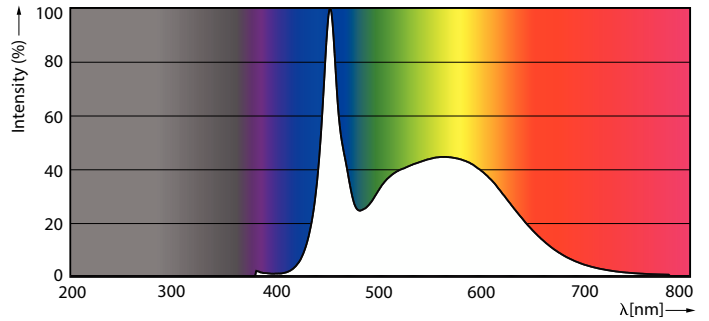

Product data

General Information		Warm-up time to 60% light	
Cap-Base	G5 [G5]		0.5 s
Nominal lifetime	30,000 hour(s)	Power Factor (Fraction)	0.92
Switching Cycle	50,000	Voltage (Nom)	100-240 V
Lighting Technology	LED	Temperature	
EU RoHS compliant	Yes	Ambient temperature range	-20 °C to 45 °C
Light Technical		T-Case Maximum (Nom)	70 °C
Color Code	865 [CCT of 6500K]	Controls and Dimming	
Beam Angle (Nom)	200 degree(s)	Dimmable	No
Luminous Flux	1,050 lumen	Mechanical and Housing	
Color Designation	Cool Daylight	Product Length	600 mm
Correlated Color Temperature (Nom)	6500 K	Bulb Shape	Tube, double-ended
Luminous Efficacy (rated) (Nom)	131.00 lm/W	Approval and Application	
Color Consistency	<6	Energy Saving Product	Yes
Color rendering index (CRI)	80	Approval Marks	CE marking RoHS compliance KEMA Keur certificate
LLMF At End Of Nominal Lifetime (Nom)	70 %	Energy Consumption kWh/1000 h	8 kWh
Operating and Electrical		Product Data	
Line Frequency	50 to 60 Hz	Full product code	871869673200700
Input Frequency	50 to 60 Hz		
Power Consumption	8 W		
Starting Time (Nom)	0.5 s		

Dimensional drawing

Product	D1	D2	A1	A2	A3
CorePro LEDtube 600mm 8W865 G5 I APR	15.8 mm	19 mm	549 mm	556.1 mm	563.2 mm

Photometric data

General uniform lighting - CorePro LEDtube 600mm 8W865 G5 I APR

Spectral Power Distribution Colour - CorePro LEDtube 600mm 8W865 G5 I APR