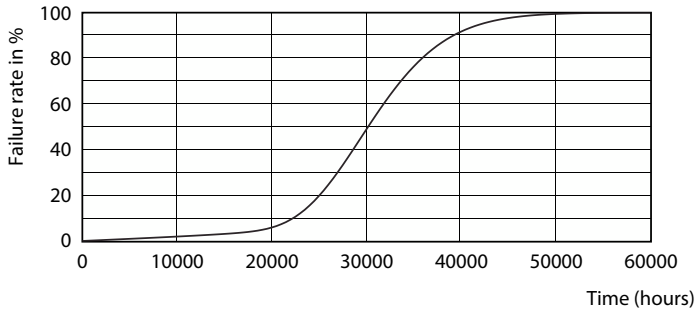

Life Expectancy Diagram - CorePro LEDtube 600mm 8W865 G5 I APR