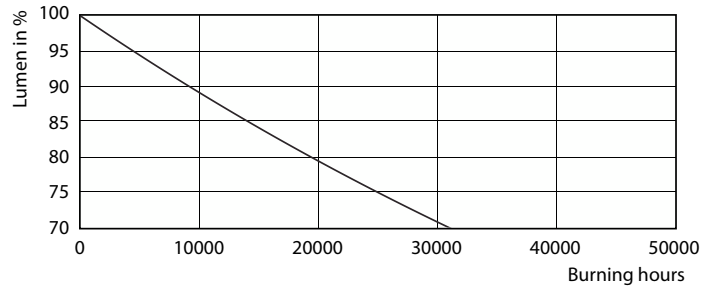

Product data

General Information		Warm-up time to 60% light	
Cap-Base	G5 [G5]		0.5 s
Nominal lifetime	30,000 hour(s)	Power Factor (Fraction)	0.92
Switching Cycle	50,000	Voltage (Nom)	100-240 V
Lighting Technology	LED	Temperature	
EU RoHS compliant	Yes	Ambient temperature range	-20 °C to 45 °C
Light Technical		T-Case Maximum (Nom)	70 °C
Color Code	865 [CCT of 6500K]	Controls and Dimming	
Beam Angle (Nom)	200 degree(s)	Dimmable	No
Luminous Flux	1,050 lumen	Mechanical and Housing	
Color Designation	Cool Daylight	Product Length	600 mm
Correlated Color Temperature (Nom)	6500 K	Bulb Shape	Tube, double-ended
Luminous Efficacy (rated) (Nom)	131.00 lm/W	Approval and Application	
Color Consistency	<6	Energy Saving Product	Yes
Color rendering index (CRI)	80	Approval Marks	CE marking RoHS compliance KEMA Keur certificate
LLMF At End Of Nominal Lifetime (Nom)	70 %	Energy Consumption kWh/1000 h	8 kWh
Operating and Electrical		Product Data	
Line Frequency	50 to 60 Hz	Full product code	871869673200700
Input Frequency	50 to 60 Hz		
Power Consumption	8 W		
Starting Time (Nom)	0.5 s		

Dimensional drawing

Product	D1	D2	A1	A2	A3
CorePro LEDtube 600mm 8W865 G5 I APR	15.8 mm	19 mm	549 mm	556.1 mm	563.2 mm

Photometric data

General uniform lighting - CorePro LEDtube 600mm 8W865 G5 I APR

Spectral Power Distribution Colour - CorePro LEDtube 600mm 8W865 G5 I APR

Light Distribution Diagram - CorePro LEDtube 600mm 8W865 G5 I APR

Essential LEDtube

Lifetime

Life Expectancy Diagram - CorePro LEDtube 600mm 8W865 G5 I APR

Life Expectancy Diagram - CorePro LEDtube 600mm 8W865 G5 I APR