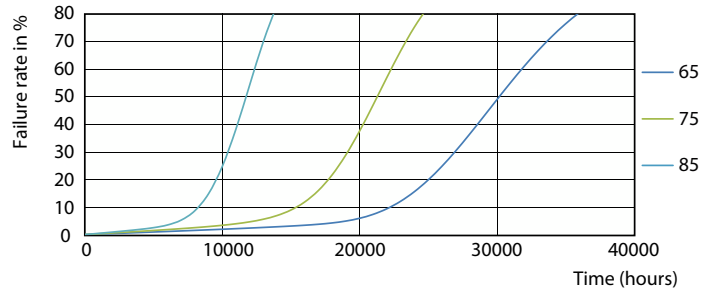

Essential LEDtube

Lifetime

Life Expectancy Diagram - CorePro LEDtube 600mm 8W865 G5 I APR