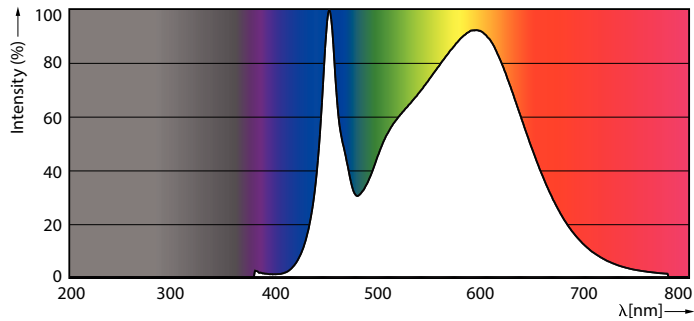

ESSENTIAL LEDtube 8W G5 840 APR