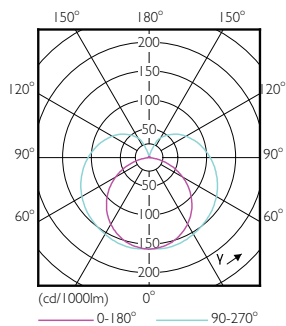

ESSENTIAL LEDtube 8W G5 840 APR

ESSENTIAL LEDtube 8W G5 840 APR