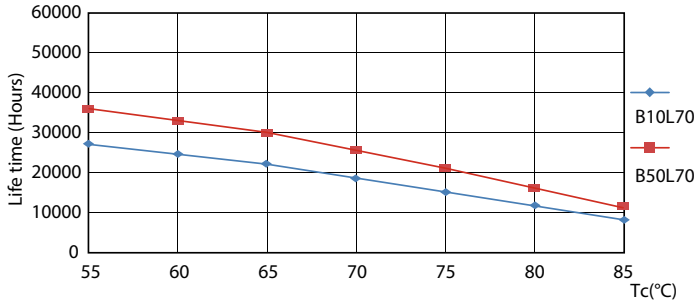

Product data

General Information		Warm-up time to 60% light (nom.)		0.5 s
Cap base	G5 [G5]	Power factor (nom.)	0.92	
EU RoHS compliant	Yes	Voltage (Nom)	100–240 V	
Nominal lifetime (nom.)	30000 h	Temperature		
Switching cycle	50,000X	T-ambient (max.)	45 °C	
Light Technical		T-ambient (min.)	–20 °C	
Colour Code	841 [CCT of 4100K (841)]	T storage (max.)	65 °C	
Beam Angle (Nom)	200 °	T storage (min.)	–40 °C	
Luminous flux (nom.)	1050 lm	T-Case maximum (nom.)	70 °C	
Colour designation	Cool White (CW)	Controls and Dimming		
Correlated Colour Temperature (Nom)	4000 K	Dimmable	No	
Luminous efficacy (rated) (nom.)	131.00 lm/W	Mechanical and Housing		
Colour consistency	<6	Product length	600 mm	
Colour rendering index (nom.)	80	Bulb shape	Tube, double-ended	
LLMF at end of nominal lifetime (nom.)	70 %	Approval and Application		
Operating and Electrical		Energy-saving product	Yes	
Input frequency	50 to 60 Hz	Approval marks	CE marking RoHS compliance KEMA Keur certificate	
Power (Rated) (Nom)	8 W			
Lamp current (max.)	89 mA			
Lamp current (min.)	39 mA			
Starting time (nom.)	0.5 s			

Photometric data

ESSENTIAL LEDtube 8W G5 840 APR

ESSENTIAL LEDtube 8W G5 840 APR

ESSENTIAL LEDtube 8W G5 840 APR

Essential LEDtube

Lifetime

ESSENTIAL LEDtube 8-16W G5 830-865 APR

ESSENTIAL LEDtube 8-16W G5 830-865 APR