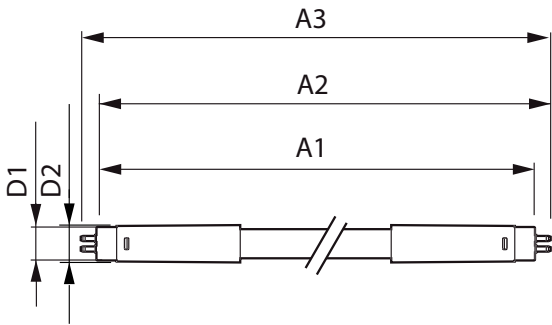

Product data

General Information		Warm-up time to 60% light (nom.)		0.5 s
Cap base	G5 [G5]	Power factor (nom.)	0.92	
EU RoHS compliant	Yes	Voltage (Nom)	100–240 V	
Nominal lifetime (nom.)	30000 h	Temperature		
Switching cycle	50,000X	T-ambient (max.)	45 °C	
Light Technical		T-ambient (min.)	–20 °C	
Colour Code	841 [CCT of 4100K (841)]	T storage (max.)	65 °C	
Beam Angle (Nom)	200 °	T storage (min.)	–40 °C	
Luminous flux (nom.)	1050 lm	T-Case maximum (nom.)	70 °C	
Colour designation	Cool White (CW)	Controls and Dimming		
Correlated Colour Temperature (Nom)	4000 K	Dimmable	No	
Luminous efficacy (rated) (nom.)	131.00 lm/W	Mechanical and Housing		
Colour consistency	<6	Product length	600 mm	
Colour rendering index (nom.)	80	Bulb shape	Tube, double-ended	
LLMF at end of nominal lifetime (nom.)	70 %	Approval and Application		
Operating and Electrical		Energy-saving product	Yes	
Input frequency	50 to 60 Hz	Approval marks	CE marking RoHS compliance KEMA Keur certificate	
Power (Rated) (Nom)	8 W			
Lamp current (max.)	89 mA			
Lamp current (min.)	39 mA			
Starting time (nom.)	0.5 s			

Essential LEDtube

Energy consumption kWh/1,000 hours	8 kWh
Product Data	
Full product code	871869673198700
Order product name	CorePro LEDtube 600mm 8W840 G5 I APR
EAN/UPC – product	8718696731987
Order code	73198700

SAP numerator – quantity per pack	1
Numerator – packs per outer box	20
SAP material	929001380708
SAP net weight (piece)	0.070 kg

Dimensional drawing

CorePro LEDtube 600mm 8W840 G5 I APR

Product	D1	D2	A1	A2	A3
CorePro LEDtube 600mm 8W840 G5 I APR	15.8 mm	19 mm	549 mm	556.1 mm	563.2 mm