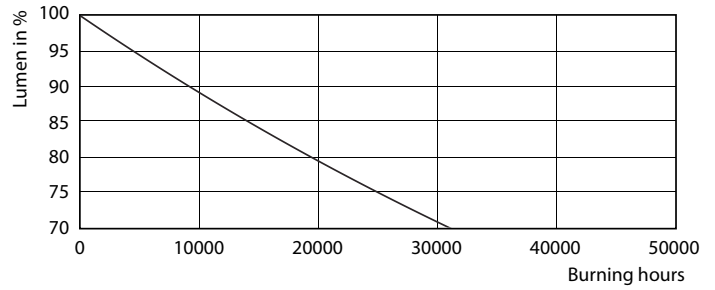

Product data

General Information	
Cap base	G5 [G5]
EU RoHS compliant	Yes
Nominal lifetime (nom.)	30000 h
Switching cycle	50,000X
Light Technical	
Colour Code	830 [CCT of 3,000 K]
Beam Angle (Nom)	200 °
Luminous flux (nom.)	1000 lm
Colour designation	White (WH)
Correlated Colour Temperature (Nom)	3000 K
Luminous efficacy (rated) (nom.)	125.00 lm/W
Colour consistency	<6
Colour rendering index (nom.)	80
LLMF at end of nominal lifetime (nom.)	70 %
Operating and Electrical	
Input frequency	50 to 60 Hz
Power (Rated) (Nom)	8 W
Lamp current (max.)	89 mA
Lamp current (min.)	39 mA
Starting time (nom.)	0.5 s

Warm-up time to 60% light (nom.)	0.5 s
Power factor (nom.)	0.92
Voltage (Nom)	100–240 V
Temperature	
T-ambient (max.)	45 °C
T-ambient (min.)	-20 °C
T storage (max.)	65 °C
T storage (min.)	-40 °C
T-Case maximum (nom.)	70 °C
Controls and Dimming	
Dimmable	No
Mechanical and Housing	
Product length	600 mm
Bulb shape	Tube, double-ended
Approval and Application	
Energy-saving product	Yes
Approval marks	CE marking RoHS compliance KEMA Keur certificate

Photometric data

ESSENTIAL LEDtube 8W G5 830 APR

ESSENTIAL LEDtube 8W G5 830 APR

ESSENTIAL LEDtube 8W G5 830 APR

Essential LEDtube

Lifetime

ESSENTIAL LEDtube 8-16W G5 830-865 APR

ESSENTIAL LEDtube 8-16W G5 830-865 APR