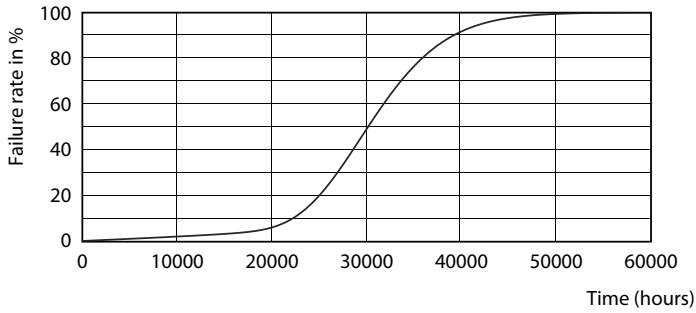

Product data

General Information	
Cap base	G5 [G5]
EU RoHS compliant	Yes
Nominal lifetime (nom.)	30000 h
Switching cycle	50,000X
Light Technical	
Colour Code	830 [CCT of 3,000 K]
Beam Angle (Nom)	200 °
Luminous flux (nom.)	1000 lm
Colour designation	White (WH)
Correlated Colour Temperature (Nom)	3000 K
Luminous efficacy (rated) (nom.)	125.00 lm/W
Colour consistency	<6
Colour rendering index (nom.)	80
LLMF at end of nominal lifetime (nom.)	70 %
Operating and Electrical	
Input frequency	50 to 60 Hz
Power (Rated) (Nom)	8 W
Lamp current (max.)	89 mA
Lamp current (min.)	39 mA
Starting time (nom.)	0.5 s

Photometric data

ESSENTIAL LEDtube 8W G5 830 APR

ESSENTIAL LEDtube 8W G5 830 APR

ESSENTIAL LEDtube 8W G5 830 APR

Essential LEDtube

Lifetime

ESSENTIAL LEDtube 8-16W G5 830-865 APR

ESSENTIAL LEDtube 8-16W G5 830-865 APR