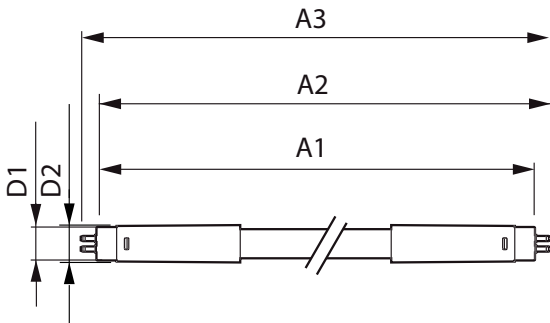

Essential LEDtube

Energy consumption kWh/1,000 hours	8 kWh
Product data	
Full product code	871869673196300
Order product name	CorePro LEDtube 600mm 8W830 G5 I APR
EAN/UPC – product	8718696731963
Order code	73196300

SAP numerator – quantity per pack	1
Numerator – packs per outer box	20
SAP material	929001380608
Net Weight (Piece)	0.070 kg

Dimensional drawing

CorePro LEDtube 600mm 8W830 G5 I APR

Product	D1	D2	A1	A2	A3
CorePro LEDtube 600mm 8W830 G5 I APR	15.8 mm	19 mm	549 mm	556.1 mm	563.2 mm

Photometric data