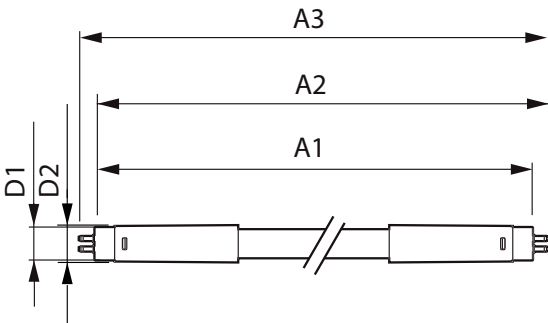

Essential LEDtube

Energy consumption kWh/1,000 hours 8 kWh

Product Data

Full product code	871869673196300
Order product name	CorePro LEDtube 600mm 8W830 G5 I APR
EAN/UPC – product	8718696731963
Order code	73196300

SAP numerator – quantity per pack	1
Numerator – packs per outer box	20
SAP material	929001380608
SAP net weight (piece)	0.080 kg

Dimensional drawing

TLED 600mm 100-240V 8-14W 1050lm 3000K

Product	D1	D2	A1	A2	A3
CorePro LEDtube 600mm 8W830 G5 I APR	15.8 mm	19 mm	549 mm	556.1 mm	563.2 mm

Photometric data