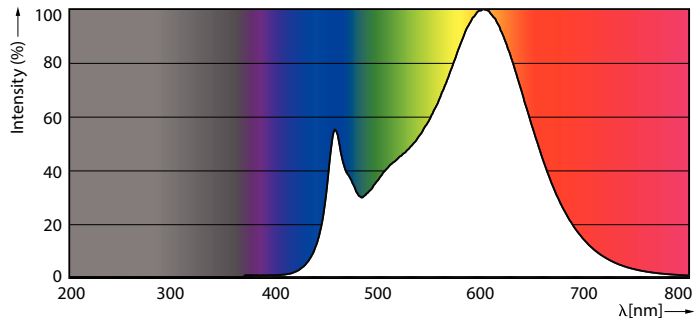

ESSENTIAL LEDtube 8W G5 830 APR