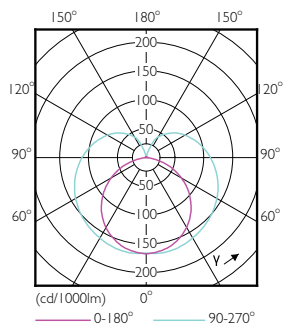

ESSENTIAL LEDtube 8W G5 830 APR

ESSENTIAL LEDtube 8W G5 830 APR