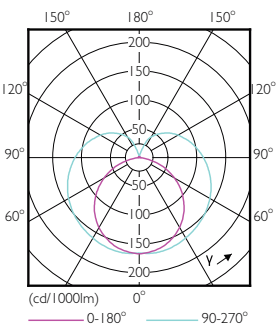

ESSENTIAL LEDtube 8W G5 830 APR

ESSENTIAL LEDtube 8W G5 830 APR