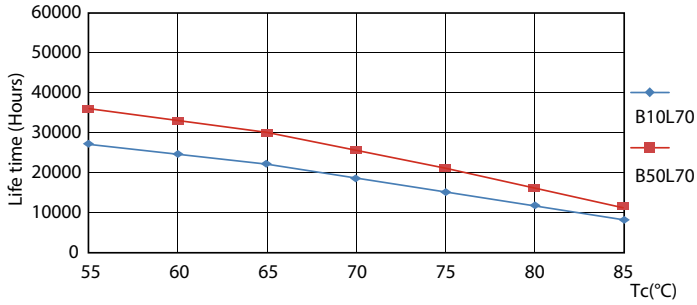

Product data

General Information	
Cap base	G5 [G5]
EU RoHS compliant	Yes
Nominal lifetime (nom.)	30000 h
Switching cycle	50,000X
Light Technical	
Colour Code	830 [CCT of 3,000 K]
Beam Angle (Nom)	200 °
Luminous flux (nom.)	1000 lm
Colour designation	White (WH)
Correlated Colour Temperature (Nom)	3000 K
Luminous efficacy (rated) (nom.)	125.00 lm/W
Colour consistency	<6
Colour rendering index (nom.)	80
LLMF at end of nominal lifetime (nom.)	70 %
Operating and Electrical	
Input frequency	50 to 60 Hz
Power (Rated) (Nom)	8 W
Lamp current (max.)	89 mA
Lamp current (min.)	39 mA
Starting time (nom.)	0.5 s

Photometric data

ESSENTIAL LEDtube 8W G5 830 APR

ESSENTIAL LEDtube 8W G5 830 APR

ESSENTIAL LEDtube 8W G5 830 APR

Essential LEDtube

Lifetime

ESSENTIAL LEDtube 8-16W G5 830-865 APR

ESSENTIAL LEDtube 8-16W G5 830-865 APR