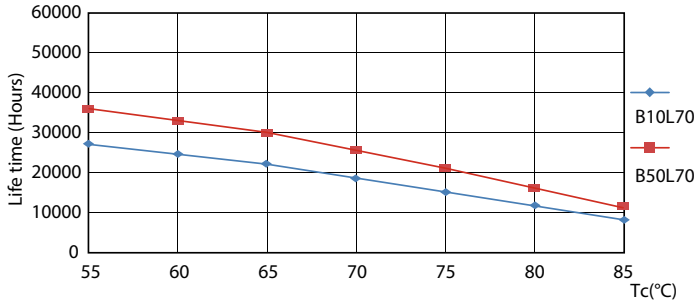

Product data

General information	
Cap base	G5 [G5]
EU RoHS compliant	Yes
Nominal lifetime (nom.)	30000 h
Switching cycle	50000
Light technical	
Colour Code	830 [CCT of 3,000 K]
Beam Angle (Nom)	200 °
Luminous flux (nom.)	1000 lm
Colour designation	White (WH)
Correlated Colour Temperature (Nom)	3000 K
Luminous efficacy (rated) (nom.)	125.00 lm/W
Colour consistency	<6
Colour rendering index (nom.)	80
LLMF at end of nominal lifetime (nom.)	70 %
Operating and electrical	
Input frequency	50 to 60 Hz
Power (Rated) (Nom)	8 W
Lamp current (max.)	89 mA
Lamp current (min.)	39 mA
Starting time (nom.)	0.5 s

Photometric data

ESSENTIAL LEDtube 8W G5 830 APR

ESSENTIAL LEDtube 8W G5 830 APR

ESSENTIAL LEDtube 8W G5 830 APR

Essential LEDtube

Lifetime

ESSENTIAL LEDtube 8-16W G5 830-865 APR

ESSENTIAL LEDtube 8-16W G5 830-865 APR