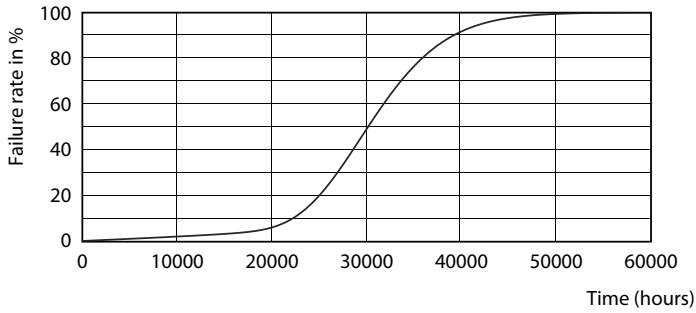

Product data

General information	
Cap base	G5 [G5]
EU RoHS compliant	Yes
Nominal lifetime (nom.)	30000 h
Switching cycle	50000
Light technical	
Colour Code	830 [CCT of 3,000 K]
Beam Angle (Nom)	200 °
Luminous flux (nom.)	1000 lm
Colour designation	White (WH)
Correlated Colour Temperature (Nom)	3000 K
Luminous efficacy (rated) (nom.)	125.00 lm/W
Colour consistency	<6
Colour rendering index (nom.)	80
LLMF at end of nominal lifetime (nom.)	70 %
Operating and electrical	
Input frequency	50 to 60 Hz
Power (Rated) (Nom)	8 W
Lamp current (max.)	89 mA
Lamp current (min.)	39 mA
Starting time (nom.)	0.5 s

Photometric data

ESSENTIAL LEDtube 8W G5 830 APR

ESSENTIAL LEDtube 8W G5 830 APR

ESSENTIAL LEDtube 8W G5 830 APR

Essential LEDtube

Lifetime

ESSENTIAL LEDtube 8-16W G5 830-865 APR

ESSENTIAL LEDtube 8-16W G5 830-865 APR