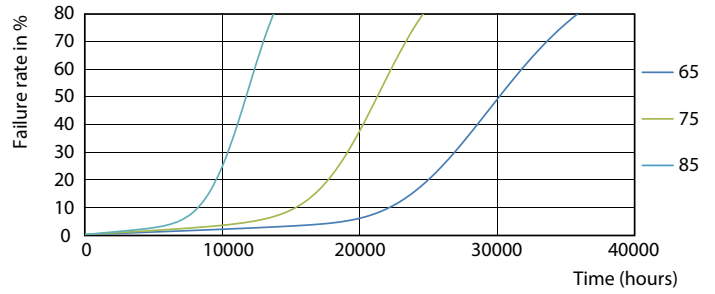

Product data

General Information	
Cap base	G5 [G5]
EU RoHS compliant	Yes
Nominal lifetime (nom.)	30000 h
Switching cycle	50,000X
Light Technical	
Colour Code	830 [CCT of 3,000 K]
Beam Angle (Nom)	200 °
Luminous flux (nom.)	1000 lm
Colour designation	White (WH)
Correlated Colour Temperature (Nom)	3000 K
Luminous efficacy (rated) (nom.)	125.00 lm/W
Colour consistency	<6
Colour rendering index (nom.)	80
LLMF at end of nominal lifetime (nom.)	70 %
Operating and Electrical	
Input frequency	50 to 60 Hz
Power (Rated) (Nom)	8 W
Lamp current (max.)	89 mA
Lamp current (min.)	39 mA
Starting time (nom.)	0.5 s

Photometric data

ESSENTIAL LEDtube 8W G5 830 APR

ESSENTIAL LEDtube 8W G5 830 APR

ESSENTIAL LEDtube 8W G5 830 APR

Essential LEDtube

Lifetime

ESSENTIAL LEDtube 8-16W G5 830-865 APR

ESSENTIAL LEDtube 8-16W G5 830-865 APR