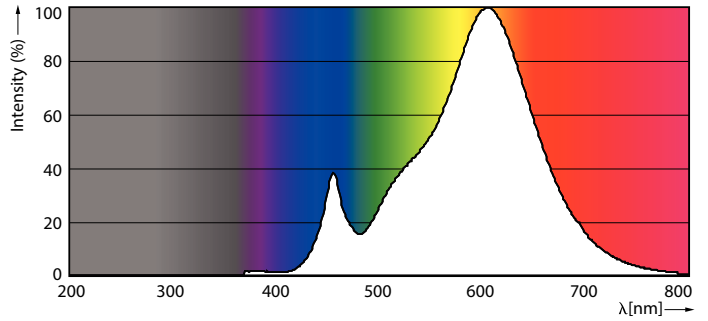

LEDspot MAS 41W E27 PAR30L 827 30D ND

LEDspot MAS 41W E27 PAR30L 827 30D ND