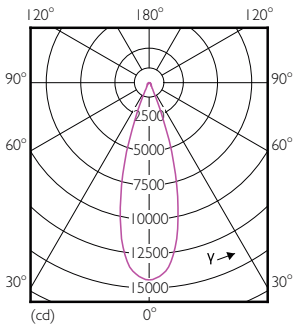

Product data

General Information	
Cap base	E27 [E27]
EU RoHS compliant	Yes
Nominal lifetime (nom.)	25000 h
Switching cycle	50,000X
Technical type	40-70W
Light Technical	
Colour Code	827 [CCT of 2,700 K]
Beam Angle (Nom)	30 °
Luminous flux (nom.)	4300 lm
Luminous intensity (nom.)	13000 cd
Colour designation	Warm White (WW)
Correlated Colour Temperature (Nom)	2700 K
Luminous efficacy (rated) (nom.)	107.00 lm/W
Colour consistency	<6
Colour rendering index (nom.)	82
LLMF at end of nominal lifetime (nom.)	70 %

Order code	75939400
SAP numerator – quantity per pack	1
Numerator – packs per outer box	6
SAP material	929001374708
SAP net weight (piece)	0.410 kg

Dimensional drawing

PAR30L 40-35W 4500lm 30D 2700K E27 ND

Product	D	C
Master LED PAR30L 40W 30D 827	95.5 mm	129 mm

Photometric data

LEDspot MAS 41W E27 PAR30L 827 30D ND

LEDspot MAS 41W E27 PAR30L 827 30D ND

LEDspot MAS 41W E27 PAR30L 827 30D ND

MASTER LEDspot PAR High Lumen