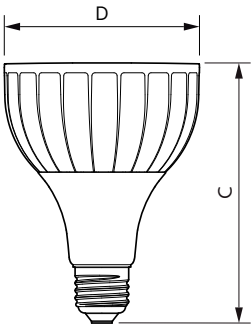

Product data

General Information	
Cap base	E27 [E27]
EU RoHS compliant	Yes
Nominal lifetime (nom.)	25000 h
Switching cycle	50,000X
Technical type	40-70W
Light Technical	
Colour Code	827 [CCT of 2,700 K]
Beam Angle (Nom)	30 °
Luminous flux (nom.)	4300 lm
Luminous intensity (nom.)	13000 cd
Colour designation	Warm White (WW)
Correlated Colour Temperature (Nom)	2700 K
Luminous efficacy (rated) (nom.)	107.00 lm/W
Colour consistency	<6
Colour rendering index (nom.)	82
LLMF at end of nominal lifetime (nom.)	70 %

Order code	75939400
SAP numerator – quantity per pack	1
Numerator – packs per outer box	6
SAP material	929001374708
SAP net weight (piece)	0.410 kg

Dimensional drawing

PAR30L 40-35W 4500lm 30D 2700K E27 ND