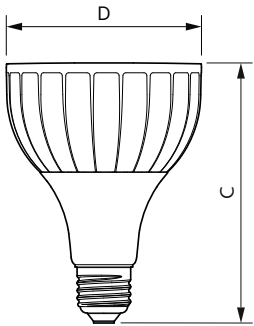

### Product data

General Information	
Cap base	E27 [ E27]
EU RoHS compliant	Yes
Nominal lifetime (nom.)	25000 h
Switching cycle	50,000X
Technical type	40-70W
Light Technical	
Colour Code	841 [ CCT of 4100K (841)]
Beam Angle (Nom)	15 °
Luminous flux (nom.)	4200 lm
Luminous intensity (nom.)	42000 cd
Colour designation	Cool White (CW)
Correlated Colour Temperature (Nom)	4000 K
Luminous efficacy (rated) (nom.)	105.00 lm/W
Colour consistency	<6
Colour rendering index (nom.)	82
LLMF at end of nominal lifetime (nom.)	70 %

## Dimensional drawing

PAR30L 35-35W 4000lm 15D 4000K E27 ND

Product	D	C
Master LED PAR30L 40W 15D 840	95.5 mm	129 mm