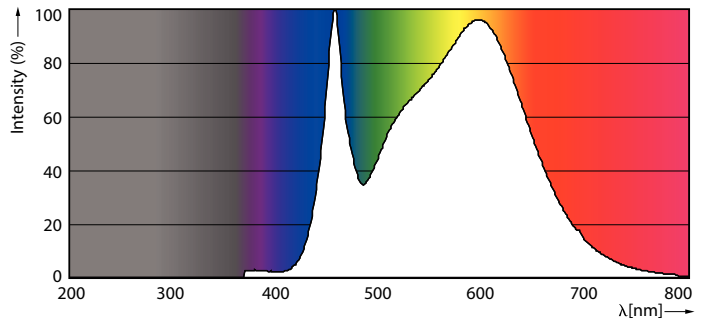

LEDspot E27 PAR30L 35W 4000K