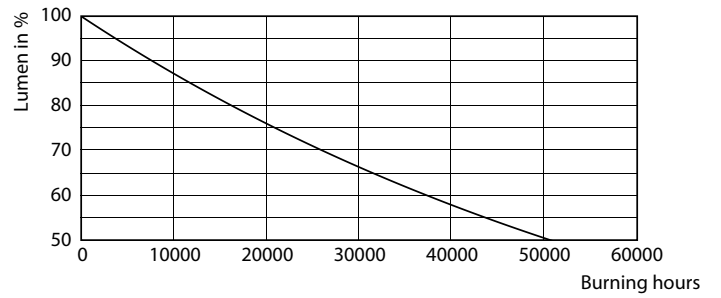

Product data

General Information	
Cap base	E27 [E27]
EU RoHS compliant	Yes
Nominal lifetime (nom.)	25000 h
Switching cycle	50,000X
Technical type	40-70W
Light Technical	
Colour Code	827 [CCT of 2,700 K]
Beam Angle (Nom)	15 °
Luminous flux (nom.)	3850 lm
Luminous intensity (nom.)	38500 cd
Colour designation	Warm White (WW)
Correlated Colour Temperature (Nom)	2700 K
Luminous efficacy (rated) (nom.)	96.00 lm/W
Colour consistency	<6
Colour rendering index (nom.)	82
LLMF at end of nominal lifetime (nom.)	70 %

Photometric data

LEDspot MAS 37W E27 PAR30L 827 15D ND

LEDspot MAS 41W E27 PAR30L 827 30D ND

LEDspot MAS 37W E27 PAR30L 827 15D ND

MASTER LEDspot PAR High Lumen

Lifetime

LEDspot MAS 37W E27 PAR30L 830 15D ND