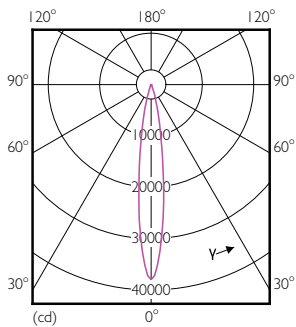

Photometric data

LEDspot MAS 37W E27 PAR30L 827 15D ND