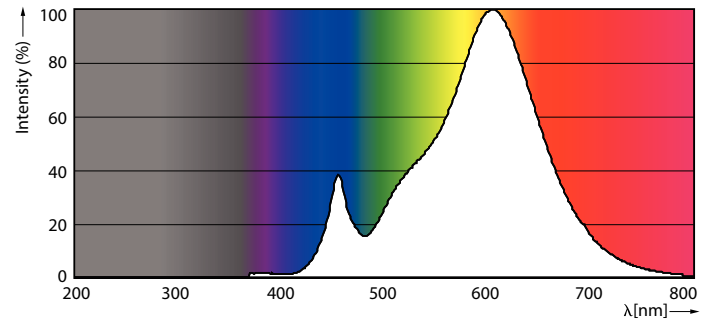

LEDspot MAS 41W E27 PAR30L 827 30D ND

LEDspot MAS 37W E27 PAR30L 827 15D ND