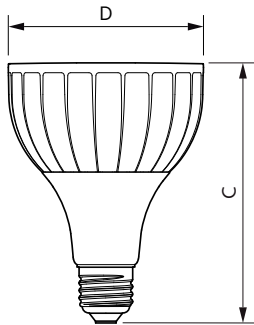

MASTER LEDspot PAR High Lumen

Energy consumption kWh/1,000 hours	40 kWh
Product Data	
Full product code	871869675931800
Order product name	Master LED PAR30L 40W 15D 827
EAN/UPC – product	8718696759318
Order code	75931800

SAP numerator – quantity per pack	1
Numerator – packs per outer box	6
SAP material	929001374308
SAP net weight (piece)	0.410 kg

Dimensional drawing

PAR30L 35-35W 4000lm 15D 2700K E27 ND

Product	D	C
Master LED PAR30L 40W 15D 827	95.5 mm	129 mm