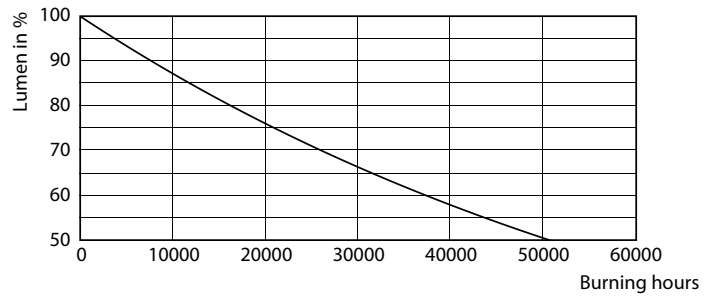

Product data

General information	
Cap base	E27 [E27]
EU RoHS compliant	Yes
Nominal lifetime (nom.)	25000 h
Switching cycle	50,000X
Technical type	32-50W
Light technical	
Colour Code	857 [CCT of 5,700 K]
Beam Angle (Nom)	30 °
Luminous flux (nom.)	3000 lm
Colour designation	Daylight
Correlated Colour Temperature (Nom)	5700 K
Luminous efficacy (rated) (nom.)	93.00 lm/W
Colour consistency	<6
Colour rendering index (nom.)	82
LLMF at end of nominal lifetime (nom.)	70 %
Operating and electrical	
Input frequency	50 to 60 Hz

Photometric data

LEDspot PAR30L E27 5700K 30D

LEDspot PAR30L E27 5700K 30D

© 2022 Philips Lighting B.V. All rights reserved. Page 10

LEDspot PAR30L E27 5700K 30D

MASTER LEDspot PAR High Lumen

Lifetime

LEDspot MAS 37W E27 PAR30L 830 15D ND