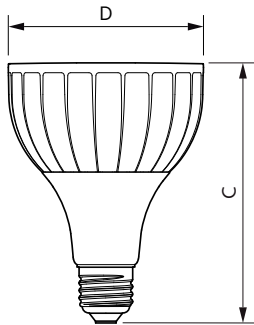

MASTER LEDspot PAR High Lumen

Energy consumption kWh/1,000 hours	32 kWh
Product data	
Full product code	871869673148200
Order product name	Master LED PAR30L 32W 30D 857
EAN/UPC – product	8718696731482
Order code	73148200

SAP numerator – quantity per pack	1
Numerator – packs per outer box	6
SAP material	929001354908
Copy Net Weight (Piece)	0.410 kg

Dimensional drawing

Master LED PAR30L 32W 30D 857

Product	D	C
Master LED PAR30L 32W 30D 857	95.5 mm	129 mm