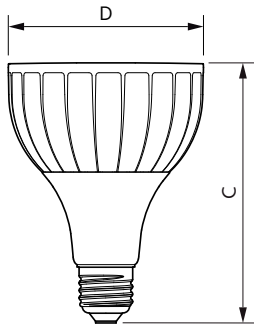

MASTER LEDspot PAR High Lumen

Energy consumption kWh/1,000 hours	32 kWh
Product Data	
Full product code	871869673148200
Order product name	Master LED PAR30L 32W 30D 857
EAN/UPC – product	8718696731482
Order code	73148200

SAP numerator – quantity per pack	1
Numerator – packs per outer box	6
SAP material	929001354908
SAP net weight (piece)	0.410 kg

Dimensional drawing

PAR30L 220-240V 32-70W 30D 5700K E27 ND

Product	D	C
Master LED PAR30L 32W 30D 857	95.5 mm	129 mm