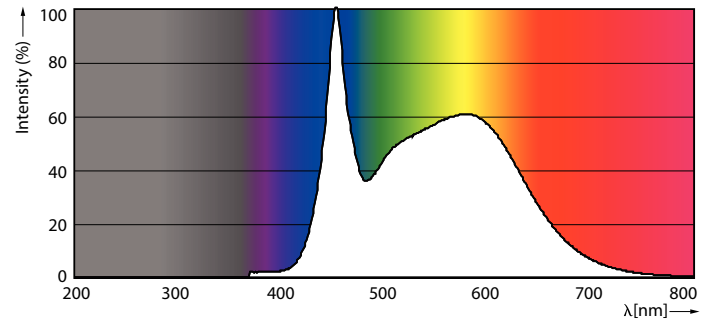

LEDspot PAR30L E27 5700K 30D

LEDspot PAR30L E27 5700K 30D