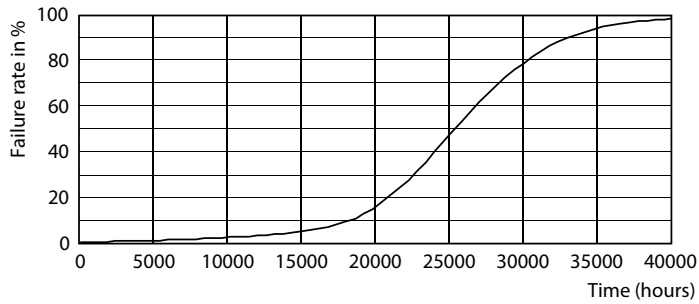

Product data

General Information	
Cap base	E27 [E27]
EU RoHS compliant	Yes
Nominal lifetime (nom.)	25000 h
Switching cycle	50,000X
Technical type	32-50W
Light Technical	
Colour Code	857 [CCT of 5,700 K]
Beam Angle (Nom)	30 °
Luminous flux (nom.)	3000 lm
Colour designation	Daylight
Correlated Colour Temperature (Nom)	5700 K
Luminous efficacy (rated) (nom.)	93.00 lm/W
Colour consistency	<6
Colour rendering index (nom.)	82
LLMF at end of nominal lifetime (nom.)	70 %
Operating and Electrical	
Input frequency	50 to 60 Hz

Photometric data

LEDspot PAR30L E27 5700K 30D

LEDspot PAR30L E27 5700K 30D

LEDspot PAR30L E27 5700K 30D

MASTER LEDspot PAR High Lumen

Lifetime

LEDspot MAS 37W E27 PAR30L 830 15D ND

LEDspot MAS 37W E27 PAR30L 830 15D ND