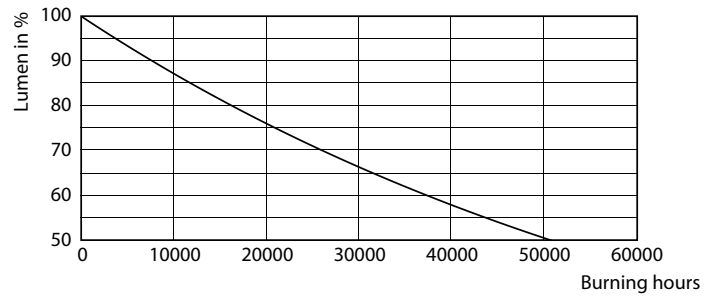

Product data

General Information	
Cap base	E27 [E27]
EU RoHS compliant	Yes
Nominal lifetime (nom.)	25000 h
Switching cycle	50,000X
Technical type	32-50W
Light Technical	
Colour Code	857 [CCT of 5,700 K]
Beam Angle (Nom)	30 °
Luminous flux (nom.)	3000 lm
Colour designation	Daylight
Correlated Colour Temperature (Nom)	5700 K
Luminous efficacy (rated) (nom.)	93.00 lm/W
Colour consistency	<6
Colour rendering index (nom.)	82
LLMF at end of nominal lifetime (nom.)	70 %
Operating and Electrical	
Input frequency	50 to 60 Hz

Photometric data

LEDspot PAR30L E27 5700K 30D

LEDspot PAR30L E27 5700K 30D

LEDspot PAR30L E27 5700K 30D

MASTER LEDspot PAR High Lumen

Lifetime

LEDspot MAS 37W E27 PAR30L 830 15D ND

LEDspot MAS 37W E27 PAR30L 830 15D ND