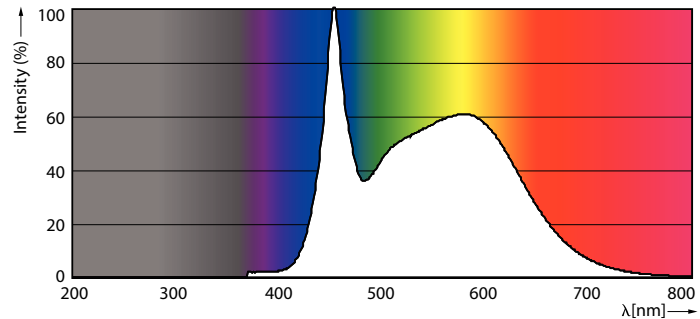

LEDspot PAR30L E27 5700K 30D

LEDspot PAR30L E27 5700K 30D