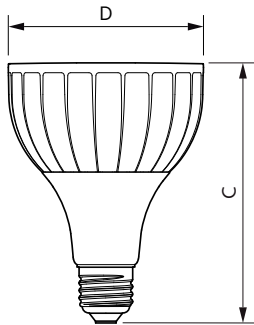

MASTER LEDspot PAR High Lumen

Energy consumption kWh/1,000 hours	32 kWh
Product Data	
Full product code	871869673146800
Order product name	Master LED PAR30L 32W 30D 840
EAN/UPC – product	8718696731468
Order code	73146800

SAP numerator – quantity per pack	1
Numerator – packs per outer box	6
SAP material	929001354808
SAP net weight (piece)	0.410 kg

Dimensional drawing

PAR30L 220-240V 32-70W 30D 4000K E27 ND

Product	D	C
Master LED PAR30L 32W 30D 840	95.5 mm	129 mm