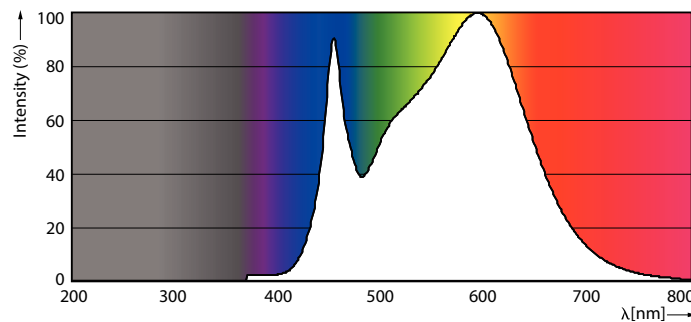

LEDspot PAR30L E27 32W 4000K 30D