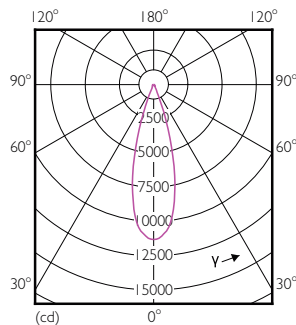

LEDspot PAR30L E27 32W 4000K 30D