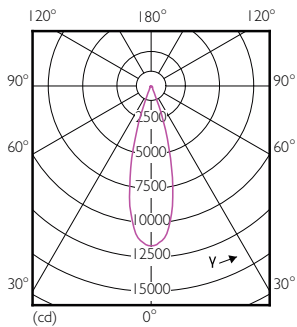

Photometric data

LEDspot PAR30L E27 3000K 30D