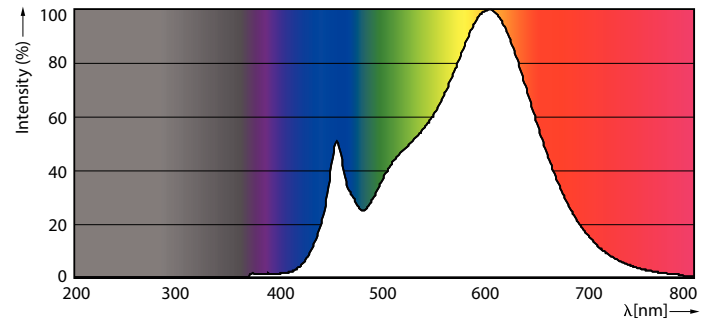

LEDspot PAR30L E27 3000K 30D

LEDspot PAR30L E27 3000K 30D