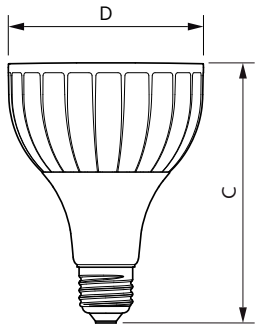

MASTER LEDspot PAR High Lumen

Energy consumption kWh/1,000 hours	32 kWh
Product Data	
Full product code	871869673144400
Order product name	Master LED PAR30L 32W 30D 830
EAN/UPC – product	8718696731444
Order code	73144400

SAP numerator – quantity per pack	1
Numerator – packs per outer box	6
SAP material	929001354708
SAP net weight (piece)	0.410 kg

Dimensional drawing

PAR30L 220-240V 32-70W 30D 3000K E27 ND

Product	D	C
Master LED PAR30L 32W 30D 830	95.5 mm	129 mm