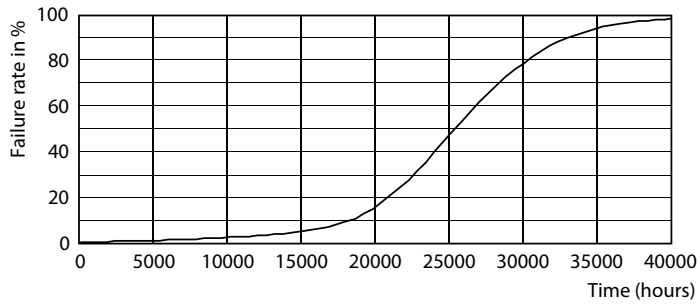

MASTER LEDspot PAR High Lumen

Lifetime

Life Expectancy Diagram - Master LED PAR30L 32W 15D 830

Lumen Maintenance Diagram - Master LED PAR30L 32W 15D 830