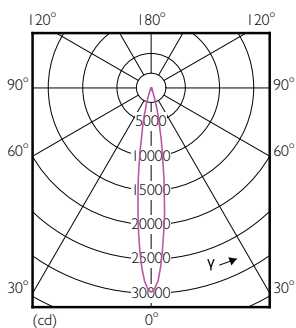

LEDspot PAR30L E27 3000K 15D