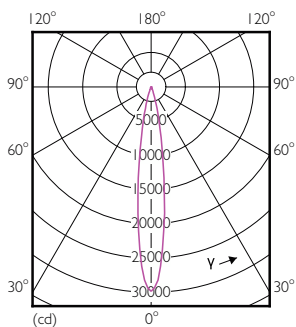

Product data

General Information	
Cap-Base	E27 [E27]
Nominal lifetime	25,000 hour(s)
Switching Cycle	50,000
Lighting Technology	LED
EU RoHS compliant	Yes
Light Technical	
Color Code	830 [CCT of 3000K]
Beam Angle (Nom)	15 degree(s)
Luminous Flux	3,000 lumen
Color Designation	White (WH)
Correlated Color Temperature (Nom)	3000 K
Luminous Efficacy (rated) (Nom)	93.00 lm/W
Color Consistency	<6
Color rendering index (CRI)	82
LLMF At End Of Nominal Lifetime (Nom)	70 %
Operating and Electrical	
Line Frequency	50 to 60 Hz

Photometric data

Spectral Power Distribution Colour - Master LED PAR30L 32W 15D 830

Accent Lighting Spots - Master LED PAR30L 32W 15D 830

Light Distribution Diagram - Master LED PAR30L 32W 15D 830

MASTER LEDspot PAR High Lumen