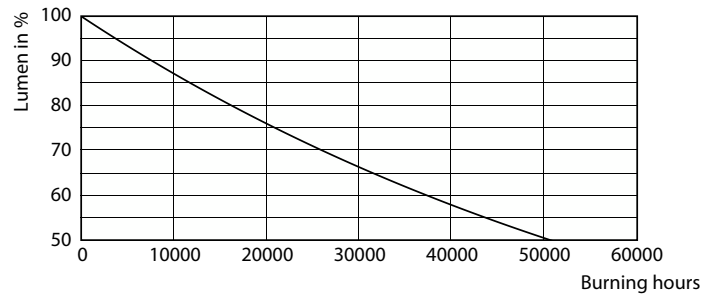

MASTER LEDspot PAR High Lumen

Lifetime

Life Expectancy Diagram - Master LED PAR30L 32W 15D 830

Lumen Maintenance Diagram - Master LED PAR30L 32W 15D 830