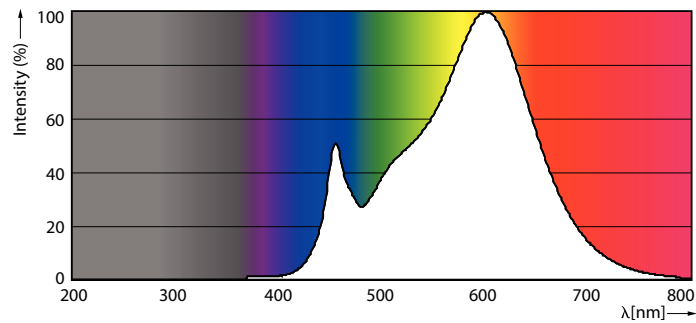

Photometric data

Spectral Power Distribution Colour - Master LED PAR30L 32W 15D 830