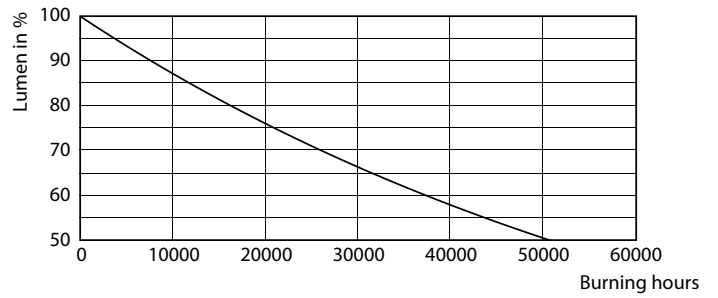

Product data

General Information	
Cap base	E27 [E27]
EU RoHS compliant	Yes
Nominal lifetime (nom.)	25000 h
Switching cycle	50,000X
Technical type	32-50W
Light Technical	
Colour Code	830 [CCT of 3,000 K]
Beam Angle (Nom)	15 °
Luminous flux (nom.)	3000 lm
Colour designation	White (WH)
Correlated Colour Temperature (Nom)	3000 K
Luminous efficacy (rated) (nom.)	93.00 lm/W
Colour consistency	<6
Colour rendering index (nom.)	82
LLMF at end of nominal lifetime (nom.)	70 %
Operating and Electrical	
Input frequency	50 to 60 Hz

Photometric data

LEDspot PAR30L E27 3000K 15D

LEDspot PAR30L E27 3000K 15D

LEDspot PAR30L E27 3000K 15D

MASTER LEDspot PAR High Lumen

Lifetime

LEDspot MAS 37W E27 PAR30L 830 15D ND

LEDspot MAS 37W E27 PAR30L 830 15D ND