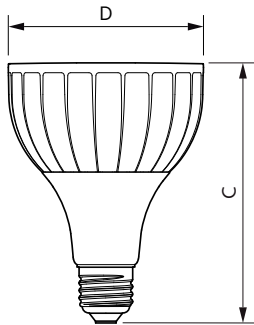

MASTER LEDspot PAR High Lumen

Energy consumption kWh/1,000 hours	32 kWh
Product Data	
Full product code	871869673138300
Order product name	Master LED PAR30L 32W 15D 830
EAN/UPC – product	8718696731383
Order code	73138300

SAP numerator – quantity per pack	1
Numerator – packs per outer box	6
SAP material	929001354308
SAP net weight (piece)	0.410 kg

Dimensional drawing

PAR30L 220-240V 32-70W 15D 3000K E27 ND

Product	D	C
Master LED PAR30L 32W 15D 830	95.5 mm	129 mm