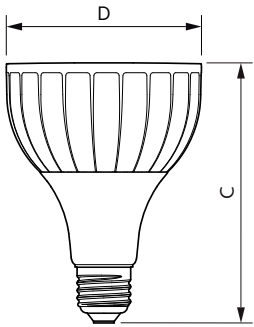

MASTER LEDspot PAR High Lumen

Energy Consumption kWh/1000 h	32 kWh
Product Data	
Full product code	871869673138300
Order product name	Master LED PAR30L 32W 15D 830
Order code	73138300
Numerator - Quantity Per Pack	1

Numerator - Packs per outer box	6
Material Nr. (12NC)	929001354308
Full product name	Master LED PAR30L 32W 15D 830
EAN/UPC - Case	8718696731390

Dimensional drawing

Product	D	C
Master LED PAR30L 32W 15D 830	95.5 mm	129 mm