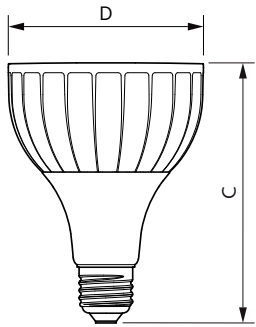

MASTER LEDspot PAR High Lumen

Energy consumption kWh/1,000 hours	20 kWh
Product Data	
Full product code	871869673136900
Order product name	Master LED PAR30L 20W 30D 840
EAN/UPC – product	8718696731369
Order code	73136900

SAP numerator – quantity per pack	1
Numerator – packs per outer box	6
SAP material	929001354108
SAP net weight (piece)	0.410 kg

Dimensional drawing

PAR30L 220-240V 20-35W 1850lm 4KK E27 ND

Product	D	C
Master LED PAR30L 20W 30D 840	95.5 mm	129 mm