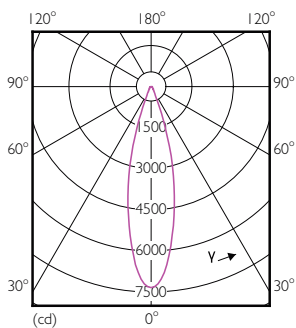

Photometric data

Light Distribution Diagram - Master LED PAR30L 20W 30D 840