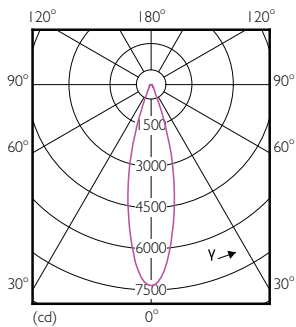

Photometric data

LEDspot PAR30L E27 20W 4000K 30D