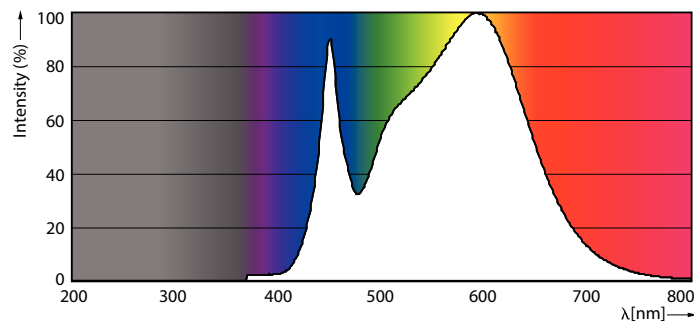

LEDspot PAR30L E27 4000K 30D