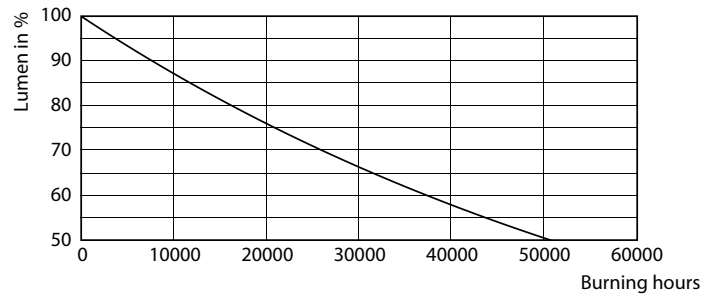

MASTER LEDspot PAR High Lumen

Lifetime

Life Expectancy Diagram - Master LED PAR30L 20W 30D 840

Lumen Maintenance Diagram - Master LED PAR30L 20W 30D 840