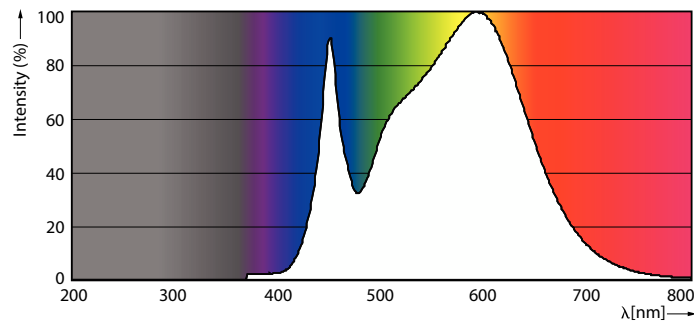

Product data

General Information	
Cap-Base	E27 [E27]
Nominal lifetime	25,000 hour(s)
Switching Cycle	50,000
Lighting Technology	LED
EU RoHS compliant	Yes
Light Technical	
Color Code	840 [CCT of 4000K]
Beam Angle (Nom)	30 degree(s)
Luminous Flux	1,850 lumen
Color Designation	Cool White (CW)
Correlated Color Temperature (Nom)	4000 K
Luminous Efficacy (rated) (Nom)	92.00 lm/W
Color Consistency	<6
Color rendering index (CRI)	82
LLMF At End Of Nominal Lifetime (Nom)	70 %
Operating and Electrical	
Line Frequency	50 to 60 Hz

Photometric data

Light Distribution Diagram - Master LED PAR30L 20W 30D 840

Accent Lighting Spots - Master LED PAR30L 20W 30D 840

Spectral Power Distribution Colour - Master LED PAR30L 20W 30D 840

MASTER LEDspot PAR High Lumen