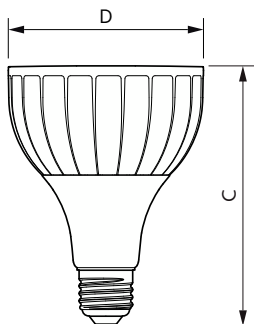

MASTER LEDspot PAR High Lumen

Energy Consumption kWh/1000 h	20 kWh
Product Data	
Full product code	871869673136900
Order product name	Master LED PAR30L 20W 30D 840
Order code	73136900
Numerator - Quantity Per Pack	1

Numerator - Packs per outer box	6
Material Nr. (12NC)	929001354108
Full product name	Master LED PAR30L 20W 30D 840
EAN/UPC - Case	8718696731376

Dimensional drawing

Product	D	C
Master LED PAR30L 20W 30D 840	95.5 mm	129 mm