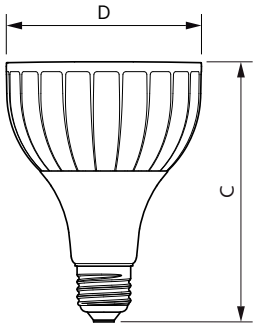

### Product data

General information		Lamp current (nom.)	
Cap base	E27 [ E27]		95 mA
EU RoHS compliant	Yes	Wattage equivalent	35 W
Nominal lifetime (nom.)	25000 h	Starting time (nom.)	0.5 s
Switching cycle	50000	Warm-up time to 60% light (nom.)	0.5 s
		Power factor (nom.)	0.9
		Voltage (Nom)	220-240 V
Light technical		Temperature	
Colour Code	841 [ CCT of 4100K (841)]	T-Case maximum (nom.)	67 °C
Beam Angle (Nom)	15 °		
Luminous flux (nom.)	1850 lm	Controls and dimming	
Colour designation	Cool White (CW)	Dimmable	No
Correlated Colour Temperature (Nom)	4000 K		
Luminous efficacy (rated) (nom.)	92.00 lm/W	Mechanical and housing	
Colour consistency	<6	Bulb shape	PAR30L [ PAR 3.75 inch/95mm Long]
Colour rendering index (nom.)	82		
LLMF at end of nominal lifetime (nom.)	70 %	Approval and application	
		Suitable for accent lighting	Yes
		Energy consumption kWh/1,000 hours	20 kWh
Operating and electrical			
Input frequency	50 to 60 Hz		
Power (Rated) (Nom)	20 W		

## Dimensional drawing

Master LED PAR30L 20W 15D 840

Product	D	C
Master LED PAR30L 20W 15D 840	95.5 mm	129 mm