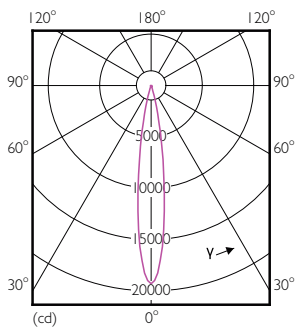

Photometric data

LEDspot PAR30L E27 20W 4000K 15D