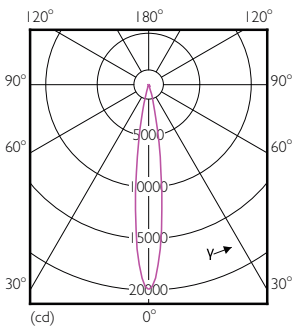

Product data

General information	
Cap base	E27 [E27]
EU RoHS compliant	Yes
Nominal lifetime (nom.)	25000 h
Switching cycle	50,000X
Technical type	20-35W

Light technical	
Colour Code	830 [CCT of 3,000 K]
Beam Angle (Nom)	15 °
Luminous flux (nom.)	1800 lm
Luminous intensity (nom.)	18000 cd
Colour designation	White (WH)
Correlated Colour Temperature (Nom)	3000 K
Luminous efficacy (rated) (nom.)	90.00 lm/W
Colour consistency	<6
Colour rendering index (nom.)	82
LLMF at end of nominal lifetime (nom.)	70 %

Dimensional drawing

Master LED PAR30L 20W 15D 830

Product	D	C
Master LED PAR30L 20W 15D 830	95.5 mm	129 mm

Photometric data

LEDspot MAS 20W E27 PAR30L 830 15D ND

LEDspot MAS 20W E27 PAR30L 830 15D ND

LEDspot MAS 20W E27 PAR30L 830 15D ND