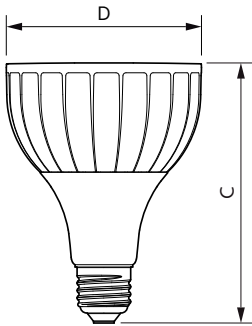

### Product data

General Information	
Cap base	E27 [ E27]
EU RoHS compliant	Yes
Nominal lifetime (nom.)	25000 h
Switching cycle	50,000X
Technical type	20-35W
Light Technical	
Colour Code	830 [ CCT of 3,000 K]
Beam Angle (Nom)	15 °
Luminous flux (nom.)	1800 lm
Luminous intensity (nom.)	18000 cd
Colour designation	White (WH)
Correlated Colour Temperature (Nom)	3000 K
Luminous efficacy (rated) (nom.)	90.00 lm/W
Colour consistency	<6
Colour rendering index (nom.)	82
LLMF at end of nominal lifetime (nom.)	70 %

## Dimensional drawing

PAR30L 220-240V 20-35W 1800lm 3KK E27 ND

Product	D	C
Master LED PAR30L 20W 15D 830	95.5 mm	129 mm