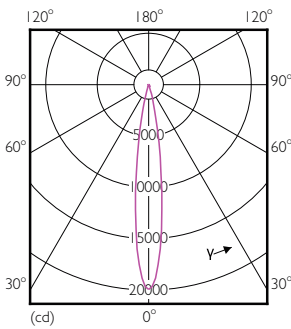

LEDspot MAS 20W E27 PAR30L 830 15D ND