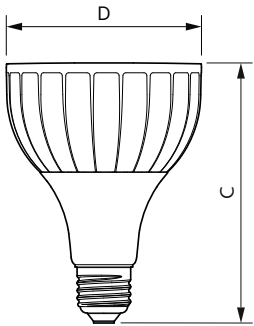

Product data

General information	
Cap base	E27 [E27]
EU RoHS compliant	Yes
Nominal lifetime (nom.)	25000 h
Switching cycle	50,000X
Technical type	20-35W

Light technical	
Colour Code	830 [CCT of 3,000 K]
Beam Angle (Nom)	15 °
Luminous flux (nom.)	1800 lm
Luminous intensity (nom.)	18000 cd
Colour designation	White (WH)
Correlated Colour Temperature (Nom)	3000 K
Luminous efficacy (rated) (nom.)	90.00 lm/W
Colour consistency	<6
Colour rendering index (nom.)	82
LLMF at end of nominal lifetime (nom.)	70 %

Temperature	
T-Case maximum (nom.)	67 °C

Controls and dimming	
Dimmable	No

Mechanical and housing	
Bulb shape	PAR30L [PAR 3.75 inch/95mm Long]

MASTER LEDspot PAR High Lumen

Approval and application

Suitable for accent lighting	Yes
Energy consumption kWh/1,000 hours	20 kWh

Dimensional drawing

Master LED PAR30L 20W 15D 830

Product	D	C
Master LED PAR30L 20W 15D 830	95.5 mm	129 mm

Photometric data

LEDspot MAS 20W E27 PAR30L 830 15D ND

LEDspot MAS 20W E27 PAR30L 830 15D ND

LEDspot MAS 20W E27 PAR30L 830 15D ND